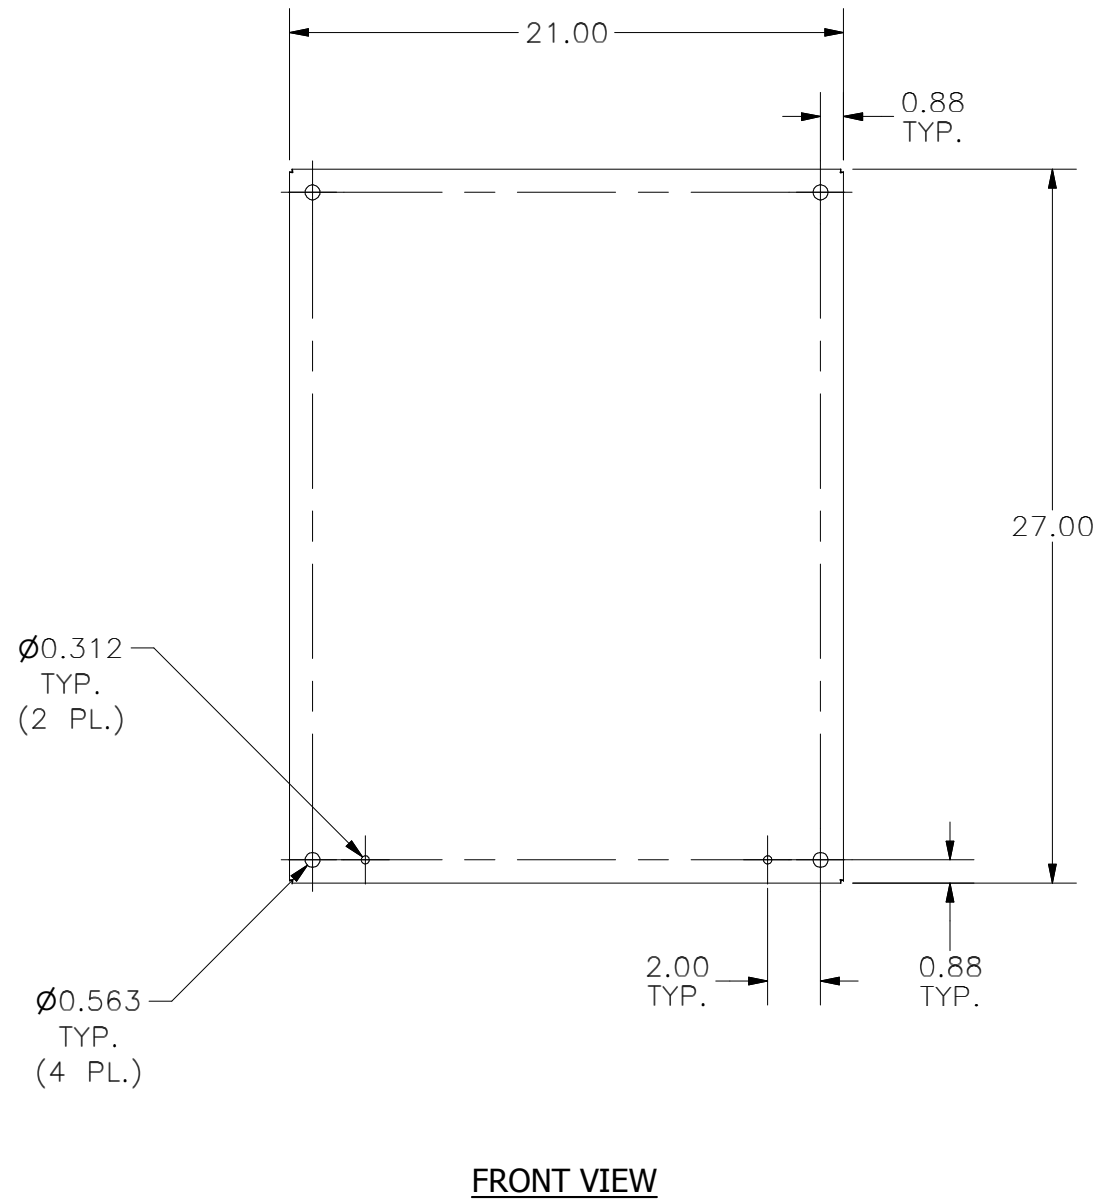

PART#: NP3024G
(DATA SUBJECT TO CHANGE WITHOUT NOTICE)

THIS DRAWING IS PROPERTY OF HUBBELL INC. WIEGMANN
 ALL INFORMATION IS PROPRIETARY AND NOT TO BE DUPLICATED

SIDE VIEW