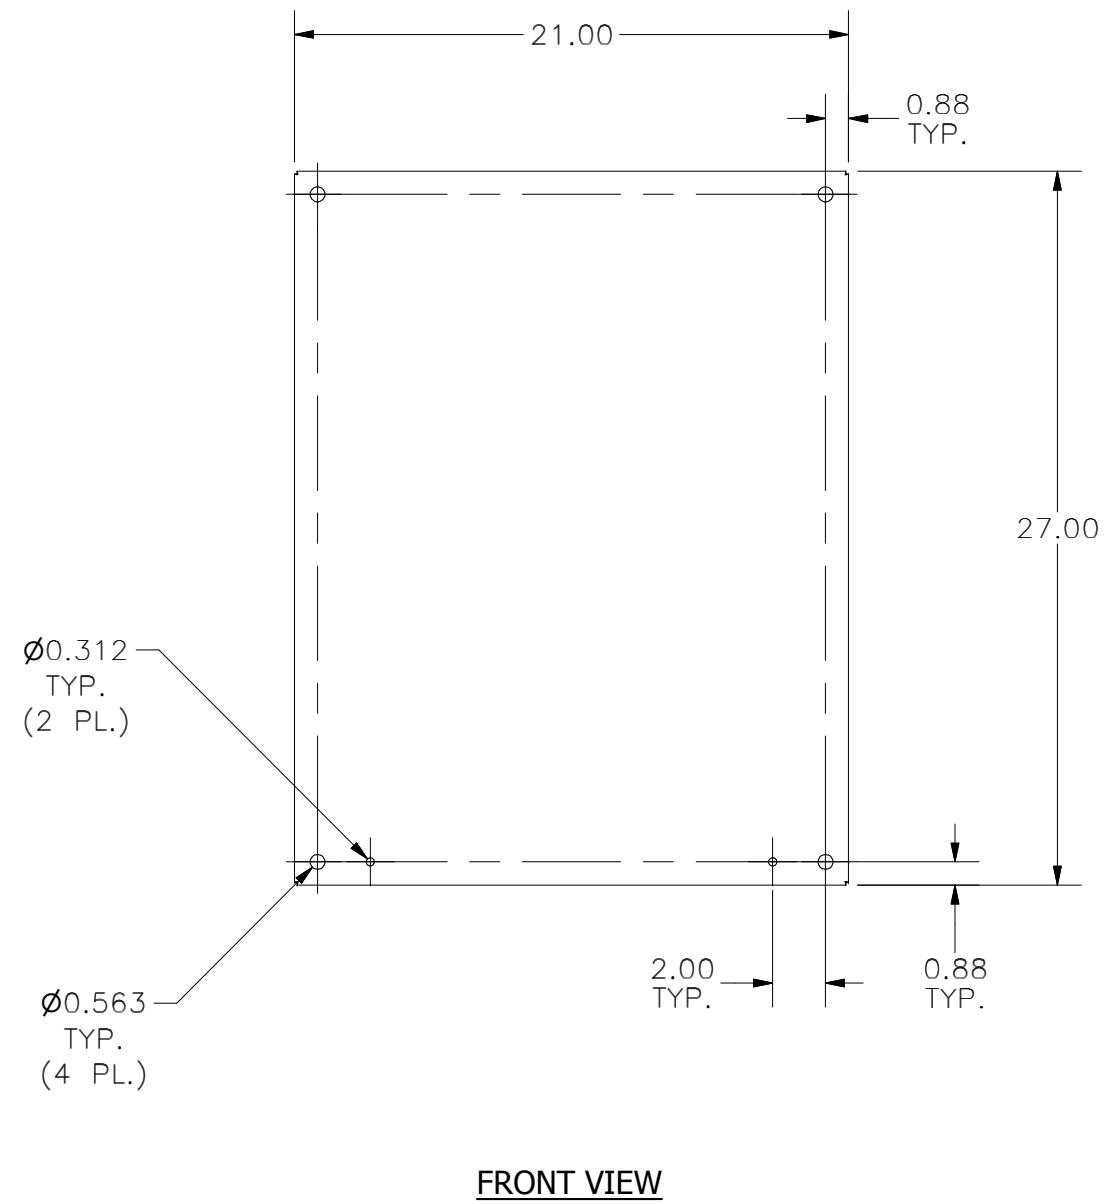

PART#: NP3024SS
(DATA SUBJECT TO CHANGE WITHOUT NOTICE)

THIS DRAWING IS PROPERTY OF HUBBELL INC. WIEGMANN
 ALL INFORMATION IS PROPRIETARY AND NOT TO BE DUPLICATED

SIDE VIEW