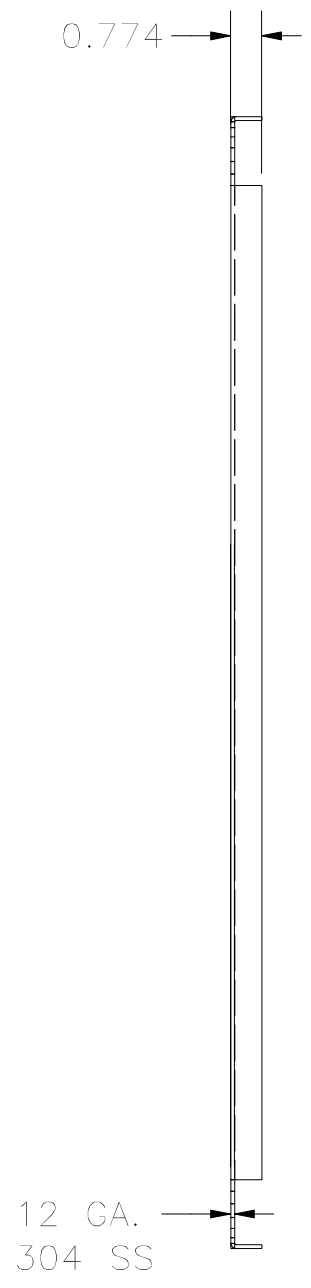

\varnothing 0.313
 TYP.(4PL.)
 \varnothing 0.500
 TYP.(6PL.)

PART#: NP3030SSC
 (DATA SUBJECT TO CHANGE
 WITHOUT NOTICE)

THIS DRAWING IS PROPERTY OF HUBBELL INC. WIEGMANN
 ALL INFORMATION IS PROPRIETARY AND NOT TO BE
 DUPLICATED