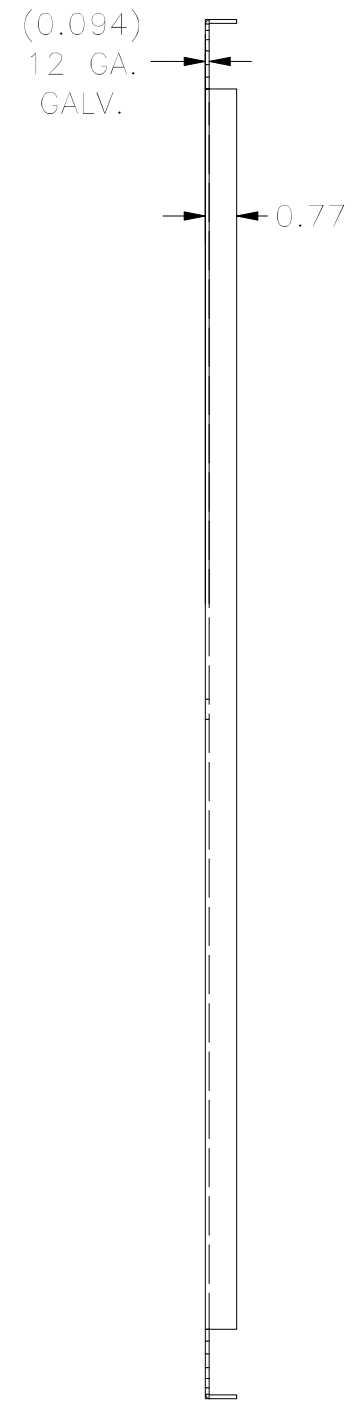

FRONT VIEW

SIDE VIEW

- NOTES:
1. FABRICATED FROM 12 GA. GALV. STEEL.
 2. NATURAL FINISH.