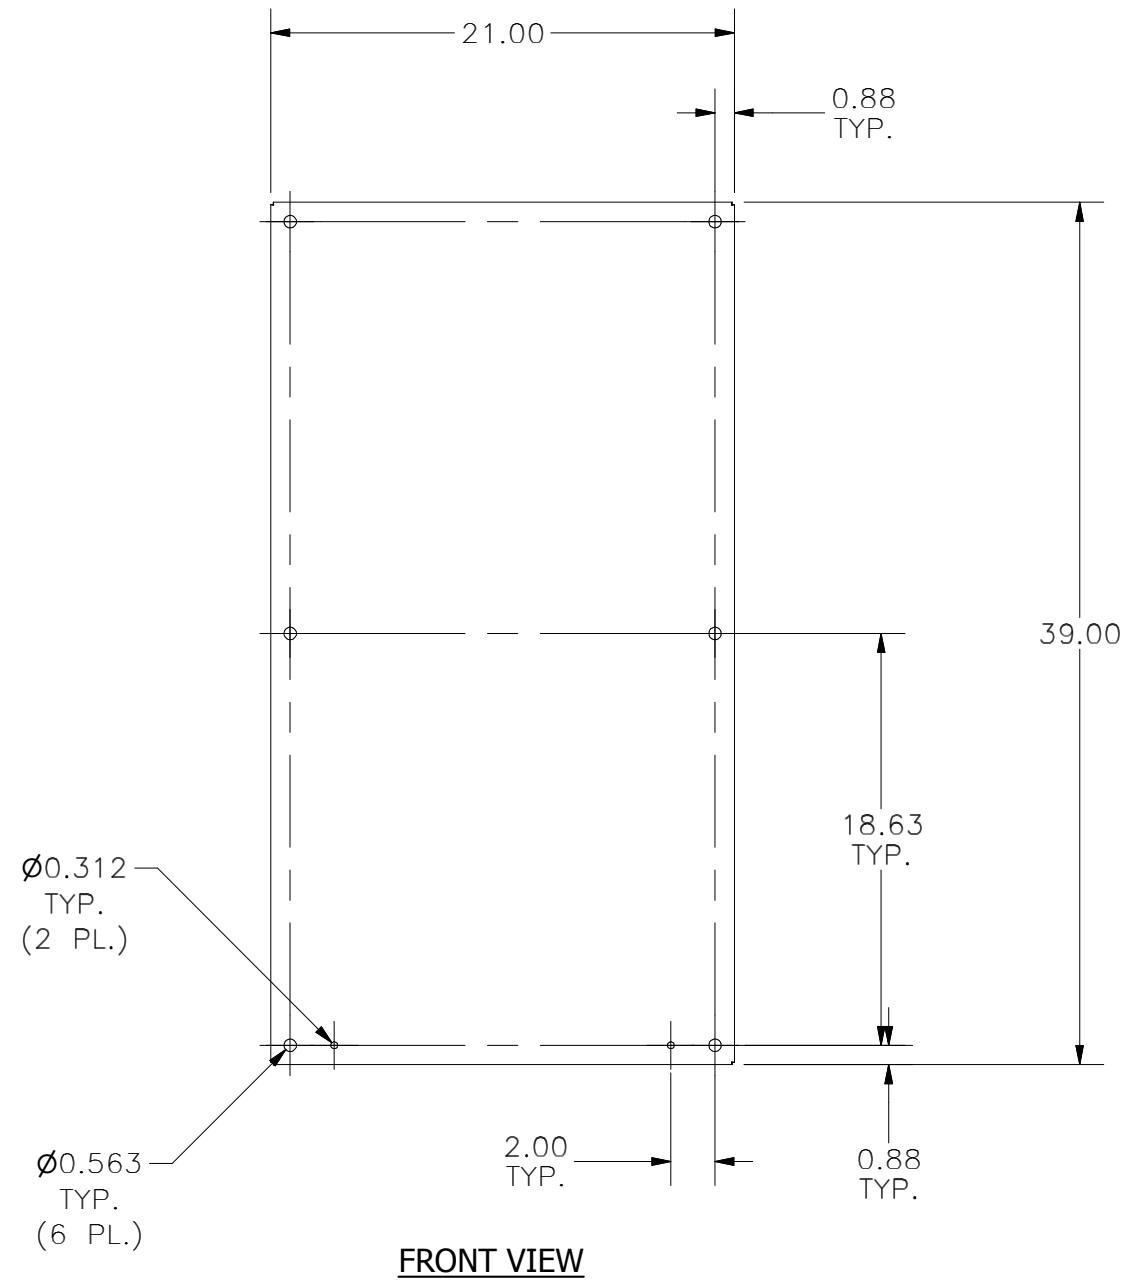

**PART#: NP4224G**  
**(DATA SUBJECT TO CHANGE WITHOUT NOTICE)**

THIS DRAWING IS PROPERTY OF HUBBELL INC. WIEGMANN  
 ALL INFORMATION IS PROPRIETARY AND NOT TO BE DUPLICATED

SIDE VIEW