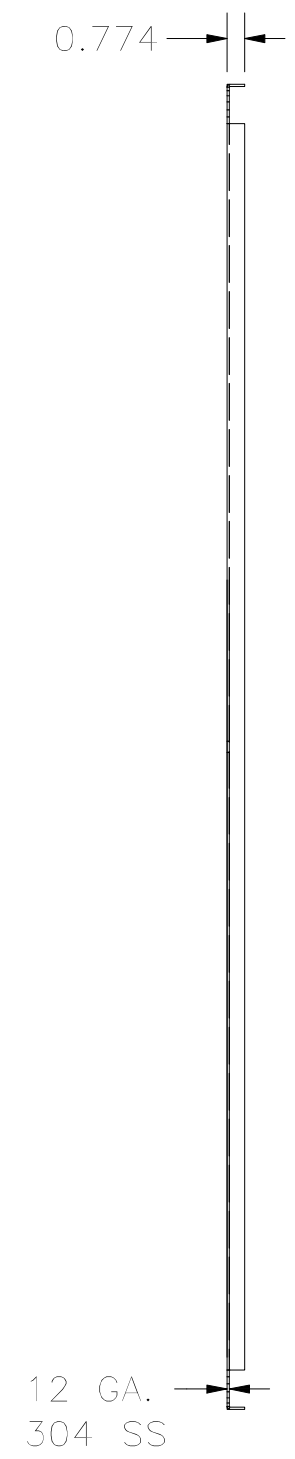

\varnothing 0.313
 TYP.(4PL.)
 \varnothing 0.500
 TYP.(8PL.)

PART#: NP6036SSC
 (DATA SUBJECT TO CHANGE
 WITHOUT NOTICE)

THIS DRAWING IS PROPERTY OF HUBBELL INC.
 WIEGMANN
 ALL INFORMATION IS PROPRIETARY AND NOT TO BE
 DUPLICATED