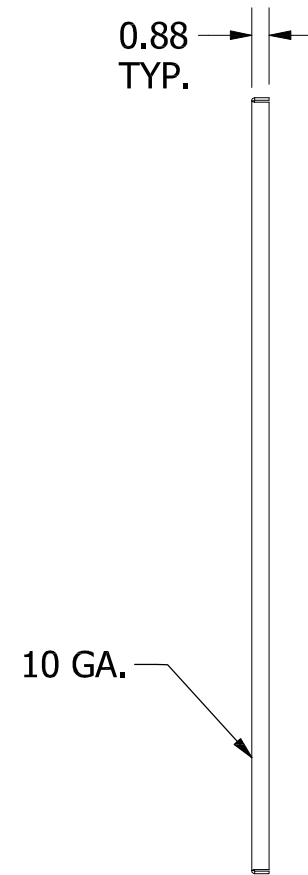

FRONT VIEW

$\varnothing 0.563$
 (8PL.)

SIDE VIEW

PART#: NPDD4242G
 (DATA SUBJECT TO CHANGE WITHOUT NOTICE)

THIS DRAWING IS PROPERTY OF HUBBELL INC. WIEGMANN
 ALL INFORMATION IS PROPRIETARY AND NOT TO BE DUPLICATED