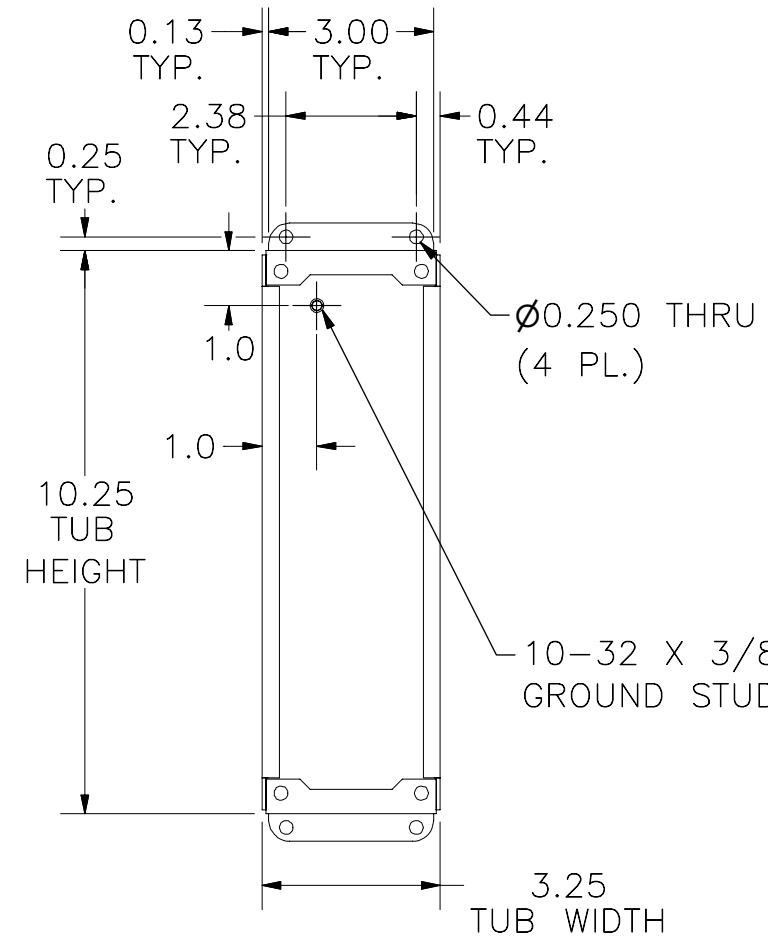

LEFT VIEW

FRONT VIEW

RIGHT VIEW

FRONT VIEW TUB

PART#: PB4BC  
(DATA SUBJECT TO CHANGE WITHOUT NOTICE)

THIS DRAWING IS PROPERTY OF HUBBELL INC. WIEGMANN  
ALL INFORMATION IS PROPRIETARY AND NOT TO BE DUPLICATED