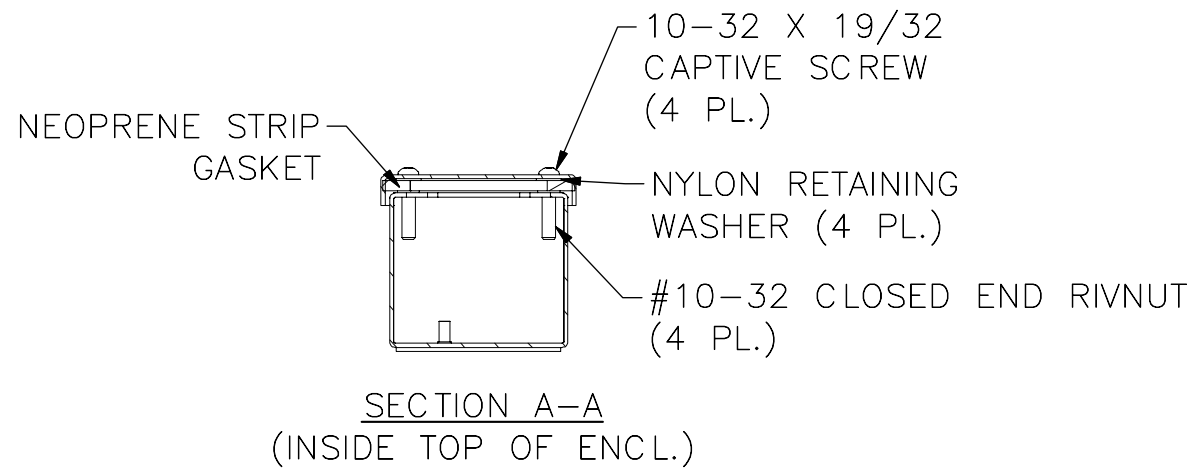

LEFT VIEW

FRONT VIEW

RIGHT VIEW

FRONT VIEW TUB

PART#: PB4BC  
(DATA SUBJECT TO CHANGE WITHOUT NOTICE)

THIS DRAWING IS PROPERTY OF HUBBELL INC. WIEGMANN  
ALL INFORMATION IS PROPRIETARY AND NOT TO BE DUPLICATED