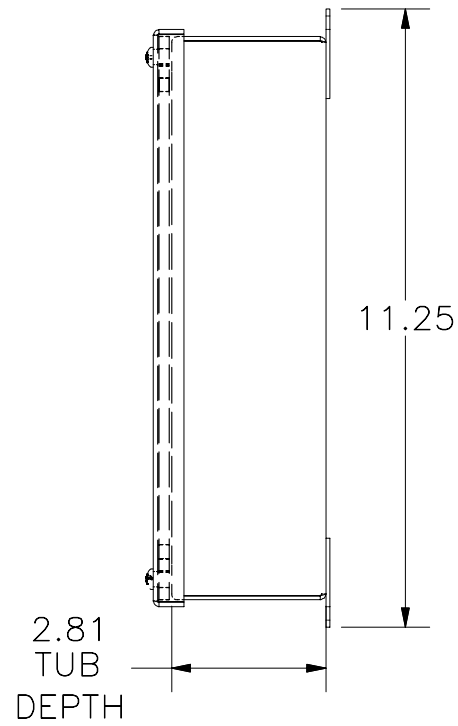

LEFT VIEW

FRONT VIEW

RIGHT VIEW

FRONT VIEW TUB

PART#: PB4BC  
(DATA SUBJECT TO CHANGE WITHOUT NOTICE)

THIS DRAWING IS PROPERTY OF HUBBELL INC. WIEGMANN  
ALL INFORMATION IS PROPRIETARY AND NOT TO BE DUPLICATED