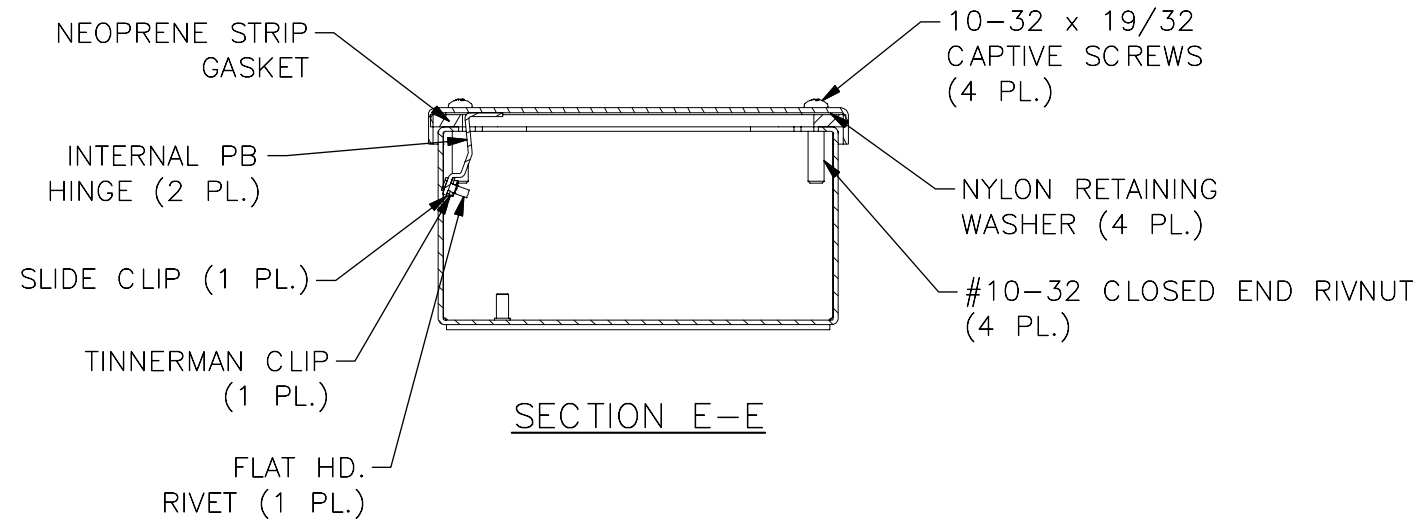

LEFT VIEW

FRONT VIEW

RIGHT VIEW

FRONT VIEW TUB

SECTION E-E

PART#: PB4S  
 (DATA SUBJECT TO CHANGE WITHOUT NOTICE)

THIS DRAWING IS PROPERTY OF HUBBELL INC. WIEGMANN  
 ALL INFORMATION IS PROPRIETARY AND NOT TO BE DUPLICATED