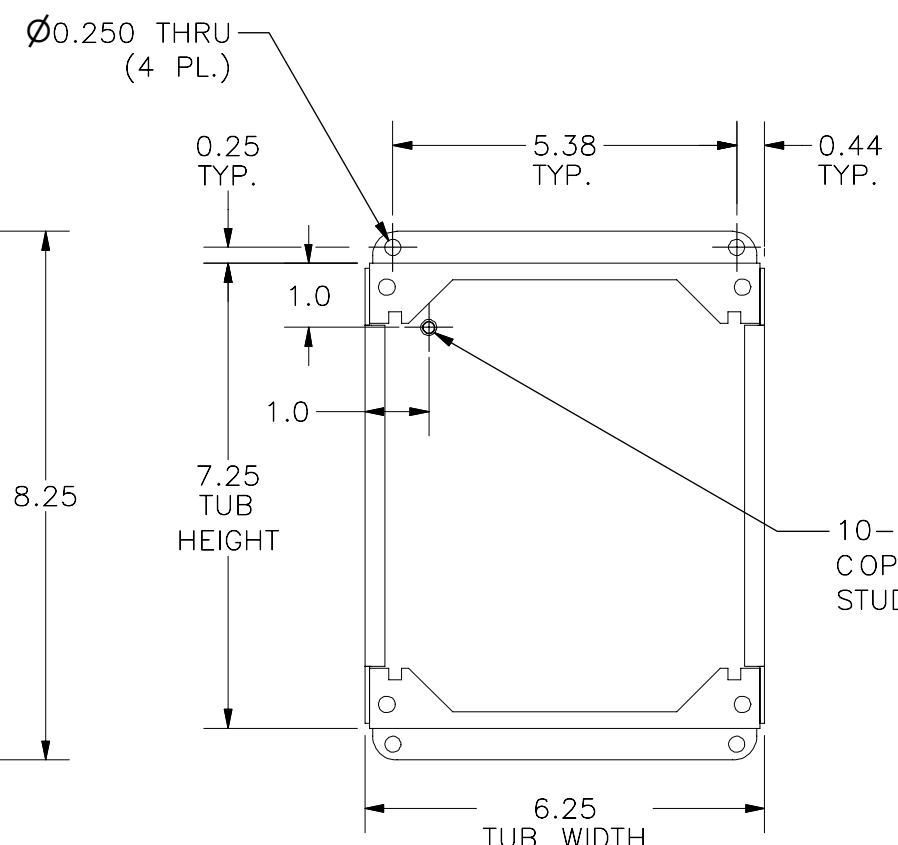

LEFT VIEW

FRONT VIEW

RIGHT VIEW

FRONT VIEW TUB

SECTION E-E

PART#: PB4S  
 (DATA SUBJECT TO CHANGE WITHOUT NOTICE)

THIS DRAWING IS PROPERTY OF HUBBELL INC. WIEGMANN  
 ALL INFORMATION IS PROPRIETARY AND NOT TO BE DUPLICATED