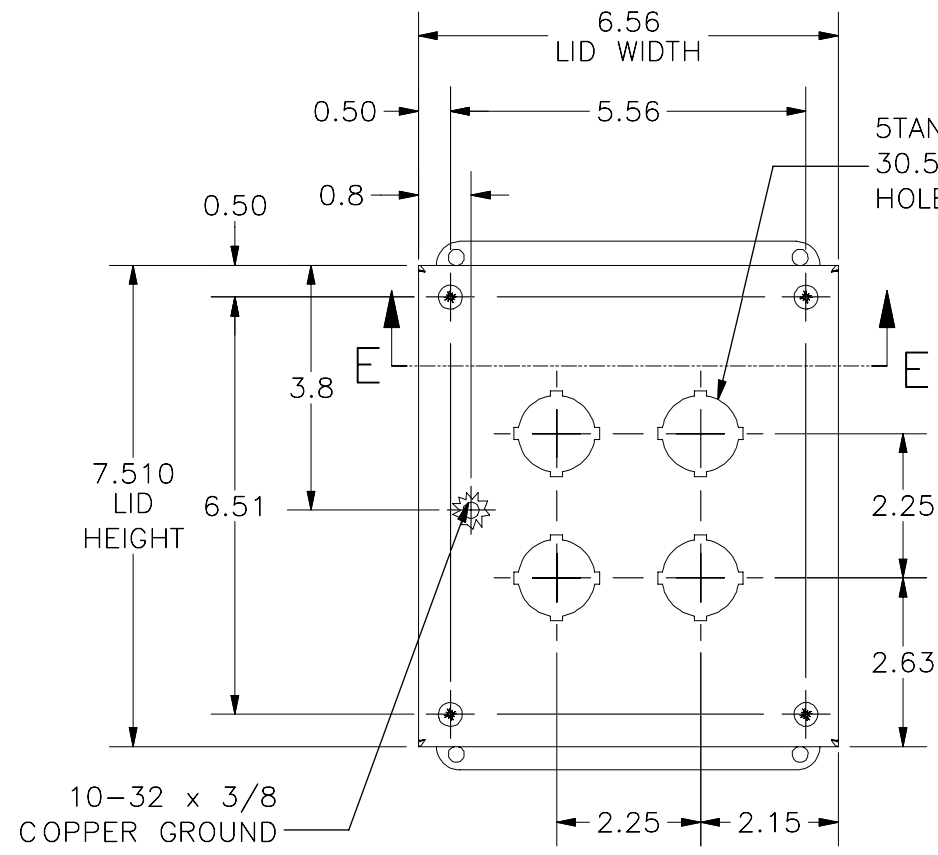

LEFT VIEW

FRONT VIEW

RIGHT VIEW

FRONT VIEW TUB

SECTION E-E

PART#: PB4S  
 (DATA SUBJECT TO CHANGE WITHOUT NOTICE)

THIS DRAWING IS PROPERTY OF HUBBELL INC. WIEGMANN  
 ALL INFORMATION IS PROPRIETARY AND NOT TO BE DUPLICATED