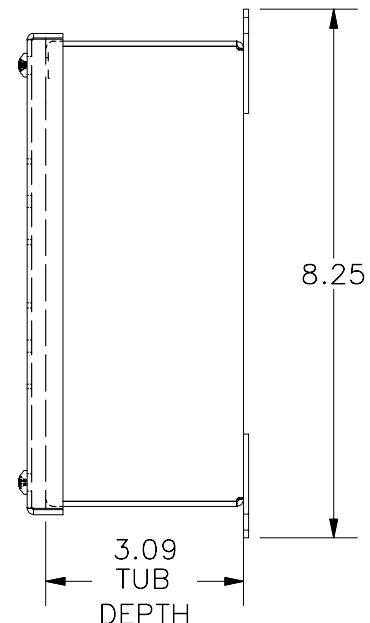

LEFT VIEW

FRONT VIEW

RIGHT VIEW

FRONT VIEW TUB

SECTION E-E

PART#: PB4S  
 (DATA SUBJECT TO CHANGE WITHOUT NOTICE)

THIS DRAWING IS PROPERTY OF HUBBELL INC. WIEGMANN  
 ALL INFORMATION IS PROPRIETARY AND NOT TO BE DUPLICATED