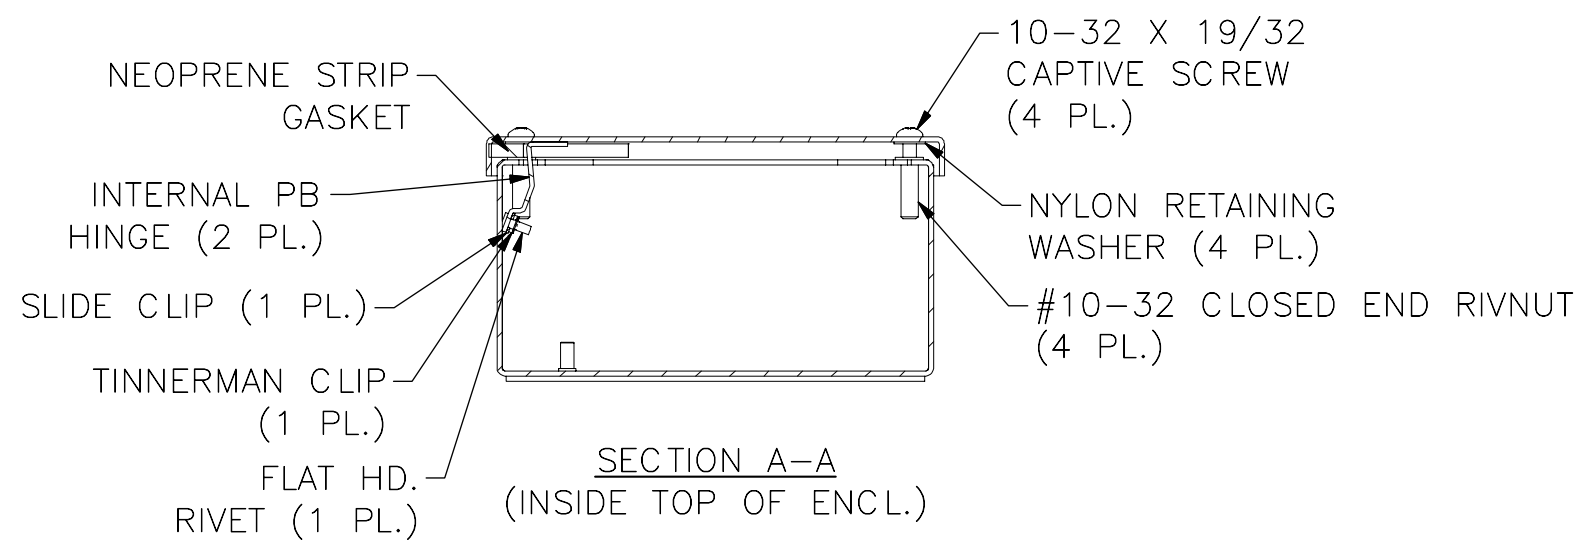

LEFT VIEW

FRONT VIEW

RIGHT VIEW

FRONT VIEW TUB

PART#: PB6BC
 (DATA SUBJECT TO CHANGE WITHOUT NOTICE)

THIS DRAWING IS PROPERTY OF HUBBELL INC. WIEGMANN
 ALL INFORMATION IS PROPRIETARY AND NOT TO BE DUPLICATED