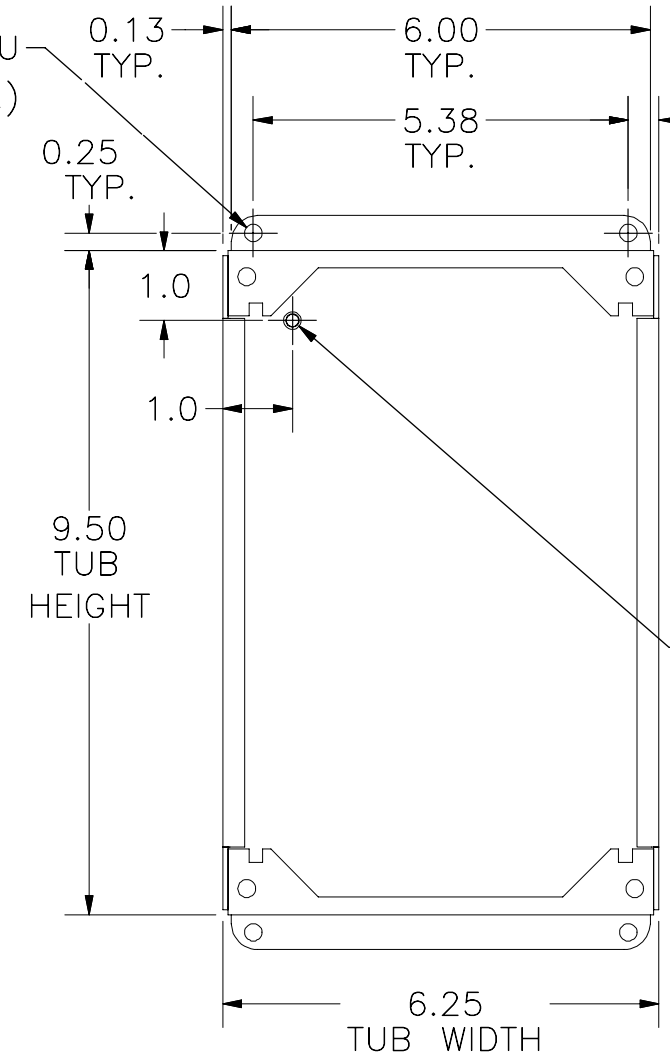

LEFT VIEW

FRONT VIEW

RIGHT VIEW

FRONT VIEW TUB

PART#: PB6BC
 (DATA SUBJECT TO CHANGE WITHOUT NOTICE)

THIS DRAWING IS PROPERTY OF HUBBELL INC. WIEGMANN
 ALL INFORMATION IS PROPRIETARY AND NOT TO BE DUPLICATED