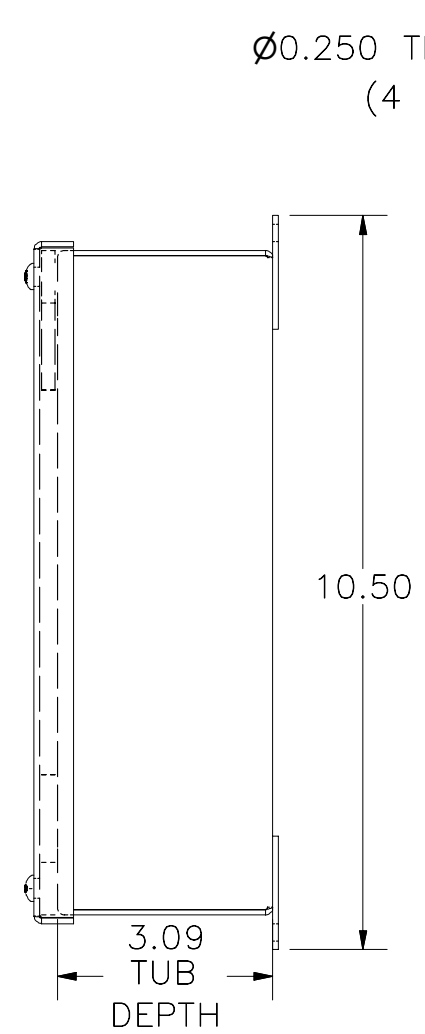

LEFT VIEW

FRONT VIEW

RIGHT VIEW

FRONT VIEW TUB

PART#: PB6BC
 (DATA SUBJECT TO CHANGE WITHOUT NOTICE)

THIS DRAWING IS PROPERTY OF HUBBELL INC. WIEGMANN
 ALL INFORMATION IS PROPRIETARY AND NOT TO BE DUPLICATED