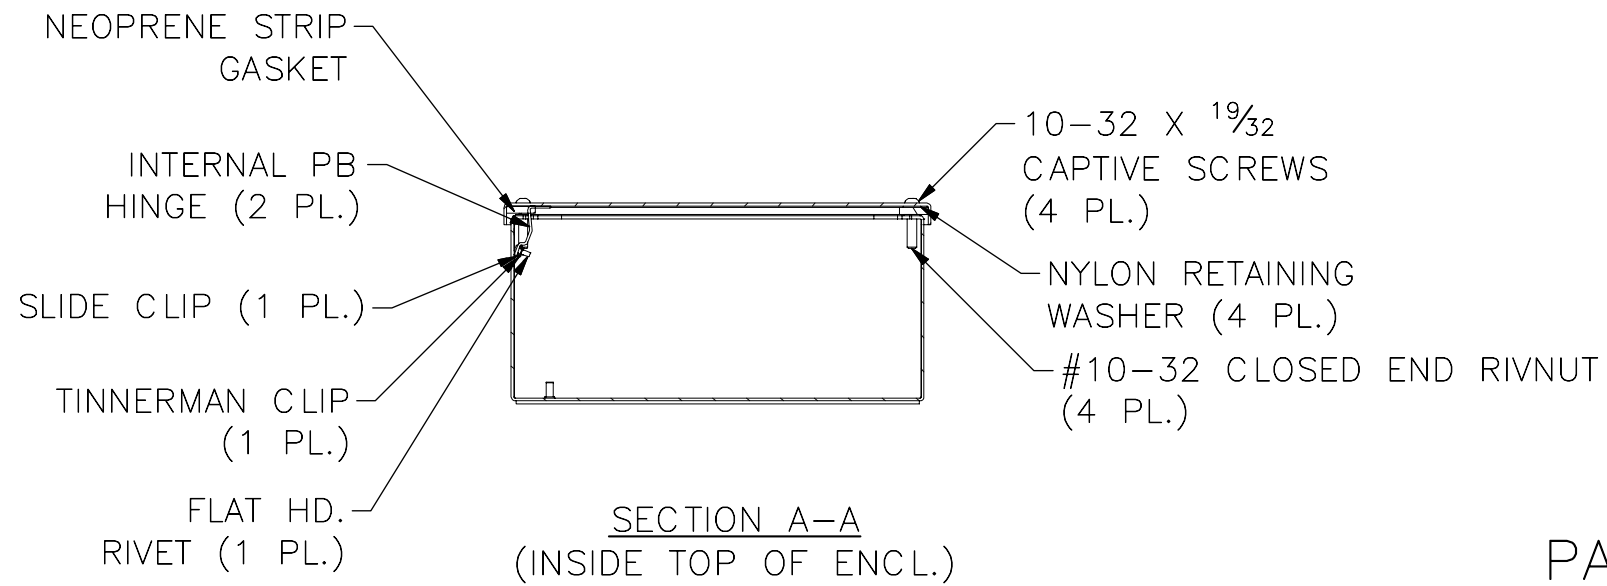

LEFT VIEW

FRONT VIEW

RIGHT VIEW

FRONT VIEW TUB

PART#: PBXD16
 (DATA SUBJECT TO CHANGE WITHOUT NOTICE)

THIS DRAWING IS PROPERTY OF HUBBELL INC. WIEGMANN
 ALL INFORMATION IS PROPRIETARY AND NOT TO BE DUPLICATED