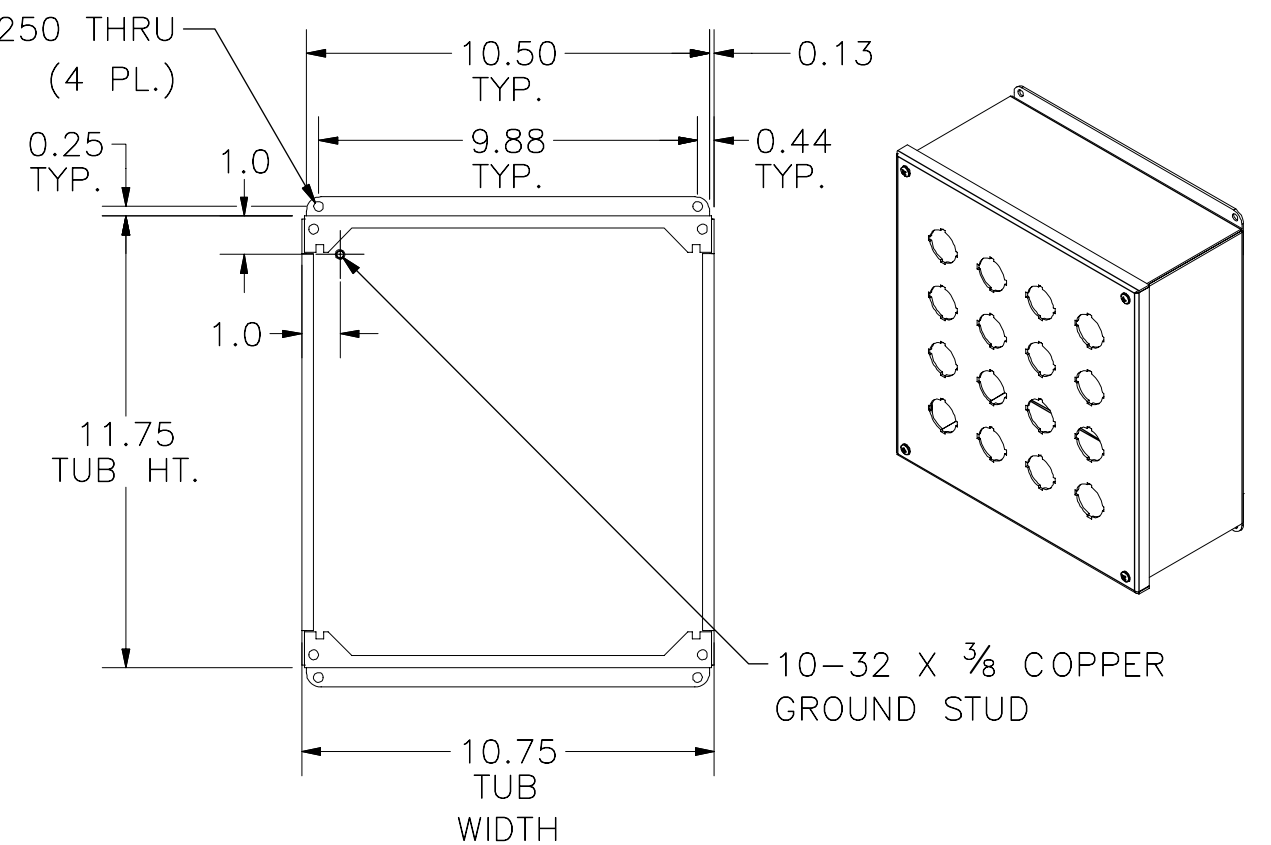

LEFT VIEW

FRONT VIEW

RIGHT VIEW

FRONT VIEW TUB

PART#: PBXD16
 (DATA SUBJECT TO CHANGE WITHOUT NOTICE)

THIS DRAWING IS PROPERTY OF HUBBELL INC. WIEGMANN
 ALL INFORMATION IS PROPRIETARY AND NOT TO BE DUPLICATED