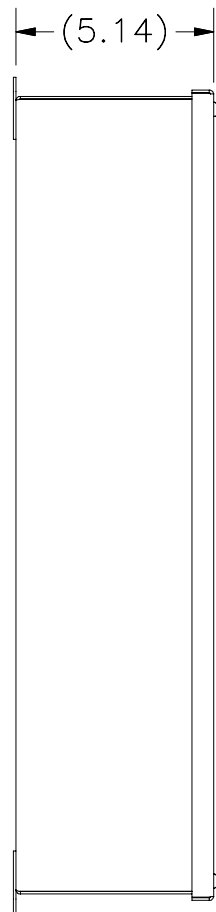

10-32 X 3/8 COPPER  
GROUND STUD IN LID

LEFT VIEW

FRONT VIEW

STANDARD 4-WAY  
30.5MM PUSHBUTTON  
HOLE (16 PL.)

Ø0.250 THRU  
(4 PL.)

RIGHT VIEW

FRONT VIEW TUB

10-32 X 3/8 COPPER  
GROUND STUD

SECTION A-A  
(INSIDE TOP OF ENCL.)

PART#: PBXD16V  
(DATA SUBJECT TO CHANGE WITHOUT NOTICE)

THIS DRAWING IS PROPERTY OF HUBBELL INC. WIEGMANN  
ALL INFORMATION IS PROPRIETARY AND NOT TO BE DUPLICATED