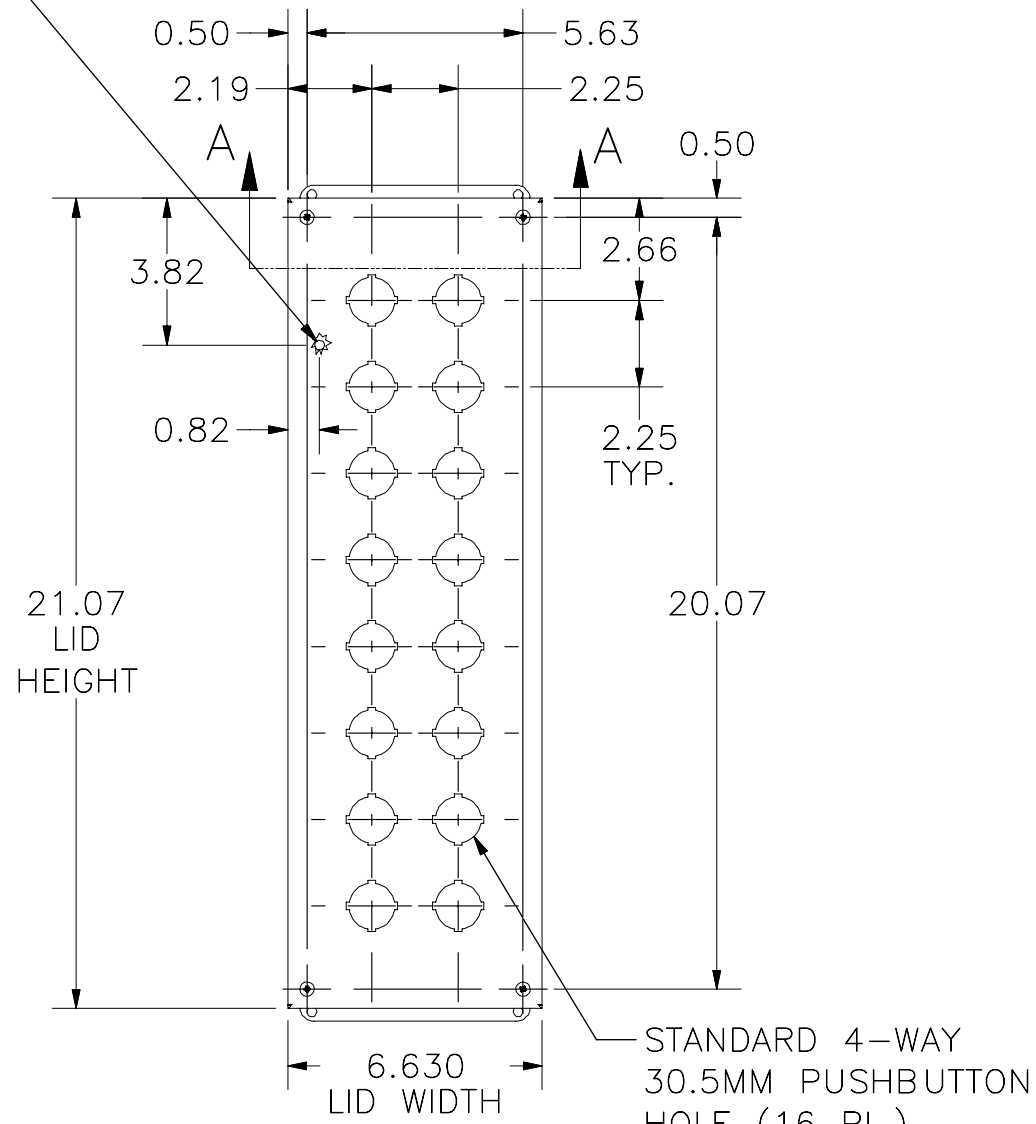

10-32 X 3/8 COPPER  
GROUND STUD IN LID

LEFT VIEW

FRONT VIEW

STANDARD 4-WAY  
30.5MM PUSHBUTTON  
HOLE (16 PL.)

Ø0.250 THRU  
(4 PL.)

RIGHT VIEW

FRONT VIEW TUB

10-32 X 3/8 COPPER  
GROUND STUD

SECTION A-A  
(INSIDE TOP OF ENCL.)

PART#: PBXD16V  
(DATA SUBJECT TO CHANGE WITHOUT NOTICE)

THIS DRAWING IS PROPERTY OF HUBBELL INC. WIEGMANN  
ALL INFORMATION IS PROPRIETARY AND NOT TO BE DUPLICATED