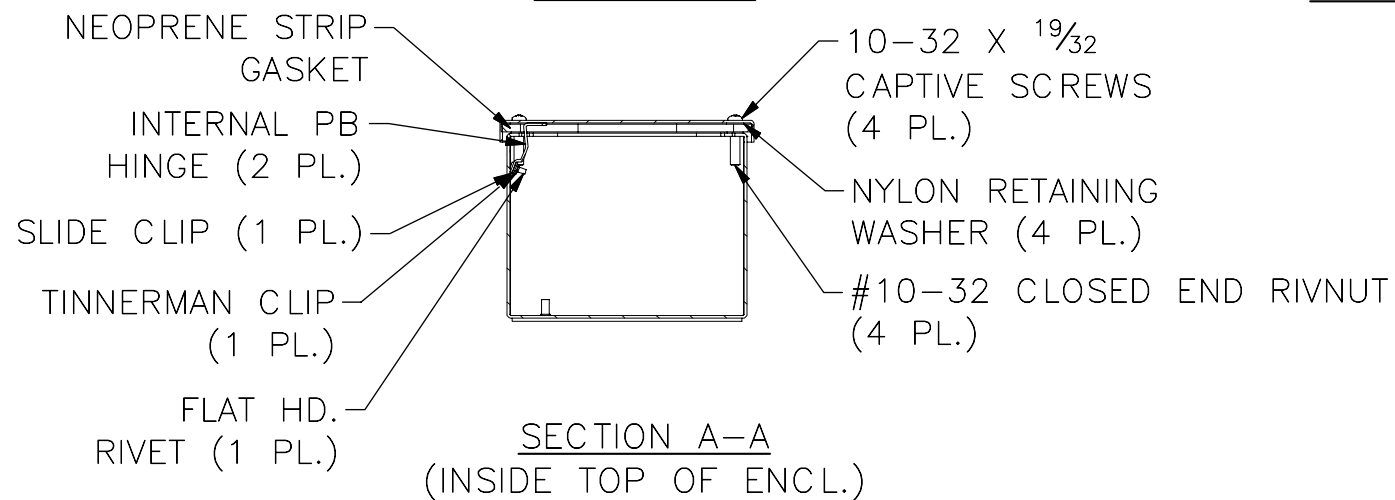

10-32 X 3/8 COPPER  
GROUND STUD IN LID

LEFT VIEW

FRONT VIEW

STANDARD 4-WAY  
30.5MM PUSHBUTTON  
HOLE (16 PL.)

Ø0.250 THRU  
(4 PL.)

RIGHT VIEW

FRONT VIEW TUB

10-32 X 3/8 COPPER  
GROUND STUD

SECTION A-A  
(INSIDE TOP OF ENCL.)

PART#: PBXD16V  
(DATA SUBJECT TO CHANGE WITHOUT NOTICE)

THIS DRAWING IS PROPERTY OF HUBBELL INC. WIEGMANN  
ALL INFORMATION IS PROPRIETARY AND NOT TO BE DUPLICATED