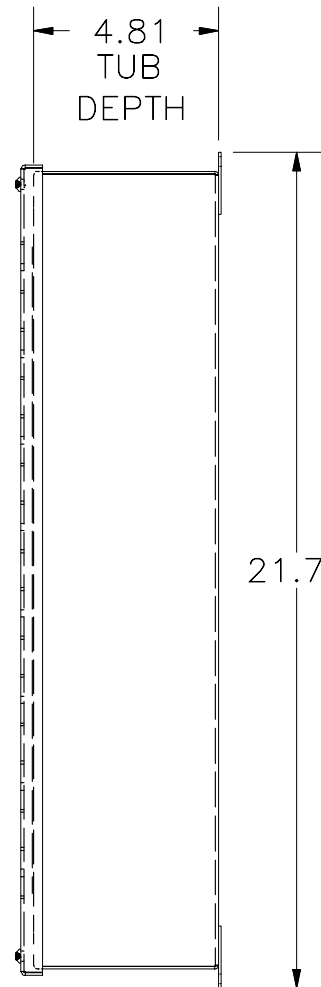

10-32 X 3/8 COPPER  
GROUND STUD IN LID

LEFT VIEW

FRONT VIEW

STANDARD 4-WAY  
30.5MM PUSHBUTTON  
HOLE (16 PL.)

Ø0.250 THRU  
(4 PL.)

RIGHT VIEW

FRONT VIEW TUB

10-32 X 3/8 COPPER  
GROUND STUD

SECTION A-A  
(INSIDE TOP OF ENCL.)

PART#: PBXD16V  
(DATA SUBJECT TO CHANGE WITHOUT NOTICE)

THIS DRAWING IS PROPERTY OF HUBBELL INC. WIEGMANN  
ALL INFORMATION IS PROPRIETARY AND NOT TO BE DUPLICATED