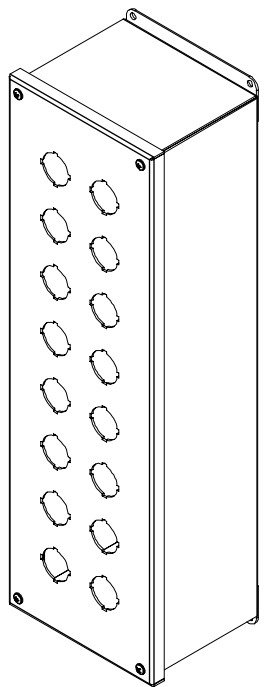

10-32 X 3/8 COPPER  
GROUND STUD IN LID

LEFT VIEW

FRONT VIEW

STANDARD 4-WAY  
30.5MM PUSHBUTTON  
HOLE (16 PL.)

Ø0.250 THRU  
(4 PL.)

RIGHT VIEW

FRONT VIEW TUB

10-32 X 3/8 COPPER  
GROUND STUD

SECTION A-A  
(INSIDE TOP OF ENCL.)

PART#: PBXD16V  
(DATA SUBJECT TO CHANGE WITHOUT NOTICE)

THIS DRAWING IS PROPERTY OF HUBBELL INC. WIEGMANN  
ALL INFORMATION IS PROPRIETARY AND NOT TO BE DUPLICATED