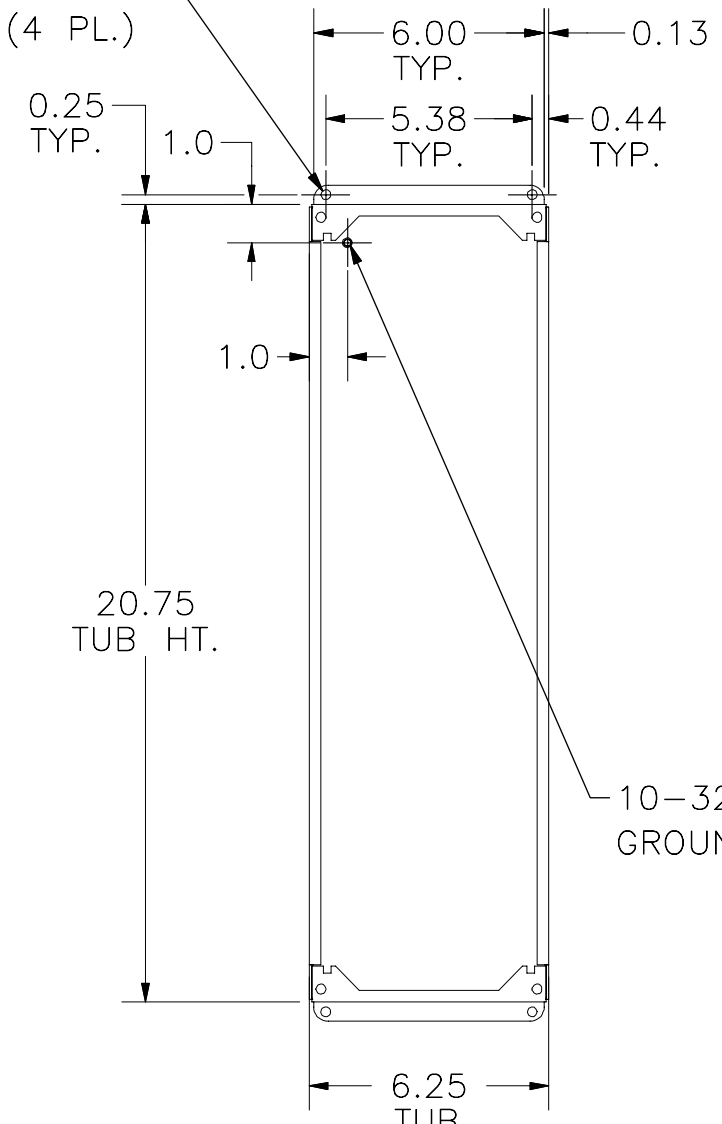

10-32 X 3/8 COPPER  
GROUND STUD IN LID

LEFT VIEW

FRONT VIEW

STANDARD 4-WAY  
30.5MM PUSHBUTTON  
HOLE (16 PL.)

Ø0.250 THRU  
(4 PL.)

RIGHT VIEW

FRONT VIEW TUB

10-32 X 3/8 COPPER  
GROUND STUD

SECTION A-A  
(INSIDE TOP OF ENCL.)

PART#: PBXD16V  
(DATA SUBJECT TO CHANGE WITHOUT NOTICE)

THIS DRAWING IS PROPERTY OF HUBBELL INC. WIEGMANN  
ALL INFORMATION IS PROPRIETARY AND NOT TO BE DUPLICATED