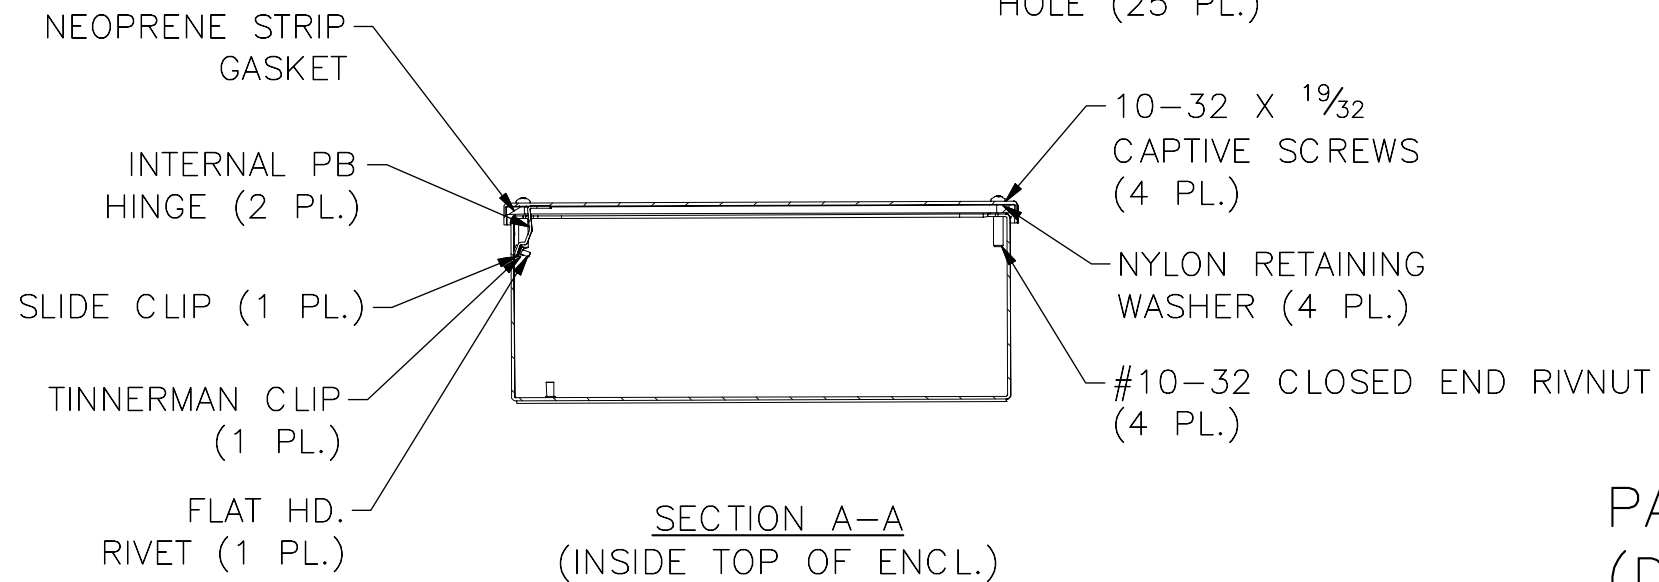

STANDARD 4-WAY
30.5MM PUSHBUTTON
HOLE (25 PL.)

PART#: PBXD25
(DATA SUBJECT TO CHANGE WITHOUT NOTICE)

THIS DRAWING IS PROPERTY OF HUBBELL INC. WIEGMANN
ALL INFORMATION IS PROPRIETARY AND NOT TO BE DUPLICATED