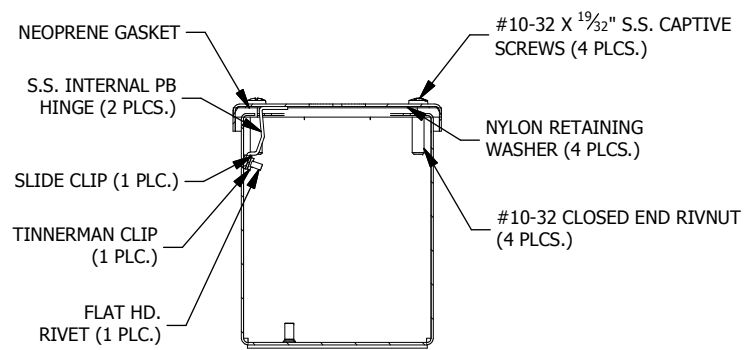

LEFT VIEW

FRONT VIEW

RIGHT VIEW

FRONT VIEW TUB

SECTION A-A
(INSIDE TOP OF ENCL.)

PART#: PBXD3SS
(DATA SUBJECT TO CHANGE WITHOUT NOTICE)

THIS DRAWING IS PROPERTY OF HUBBELL INC. WIEGMANN ALL INFORMATION IS PROPRIETARY AND NOT TO BE DUPLICATED