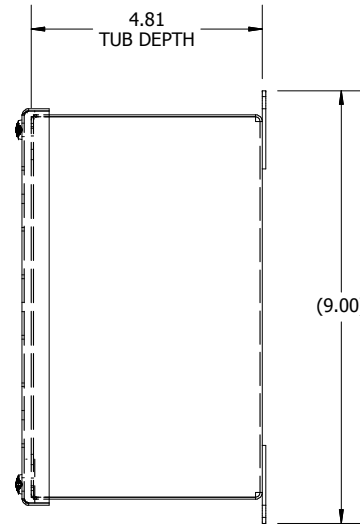

LEFT VIEW

FRONT VIEW

RIGHT VIEW

FRONT VIEW TUB

SECTION A-A
(INSIDE TOP OF ENCL.)

PART#: PBXD3SS
(DATA SUBJECT TO CHANGE WITHOUT NOTICE)

THIS DRAWING IS PROPERTY OF HUBBELL INC. WIEGMANN ALL INFORMATION IS PROPRIETARY AND NOT TO BE DUPLICATED