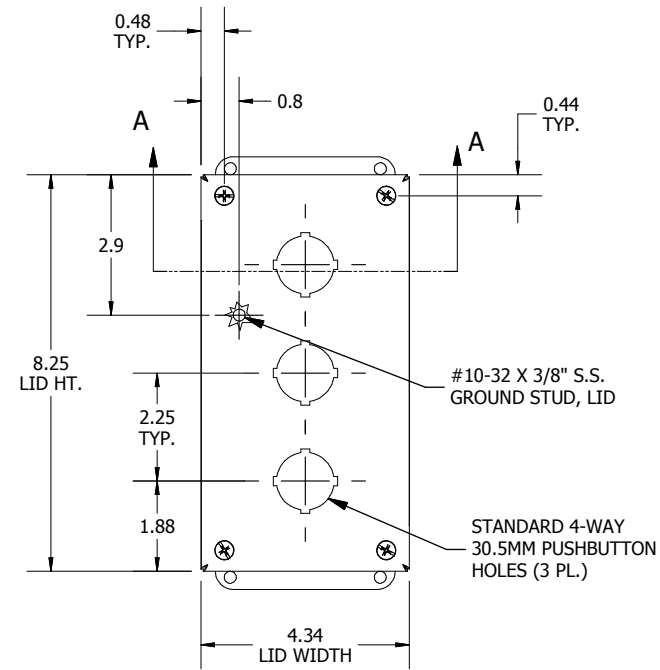

LEFT VIEW

FRONT VIEW

RIGHT VIEW

FRONT VIEW TUB

SECTION A-A
(INSIDE TOP OF ENCL.)

PART#: PBXD3SS
(DATA SUBJECT TO CHANGE WITHOUT NOTICE)

THIS DRAWING IS PROPERTY OF HUBBELL INC. WIEGMANN ALL INFORMATION IS PROPRIETARY AND NOT TO BE DUPLICATED