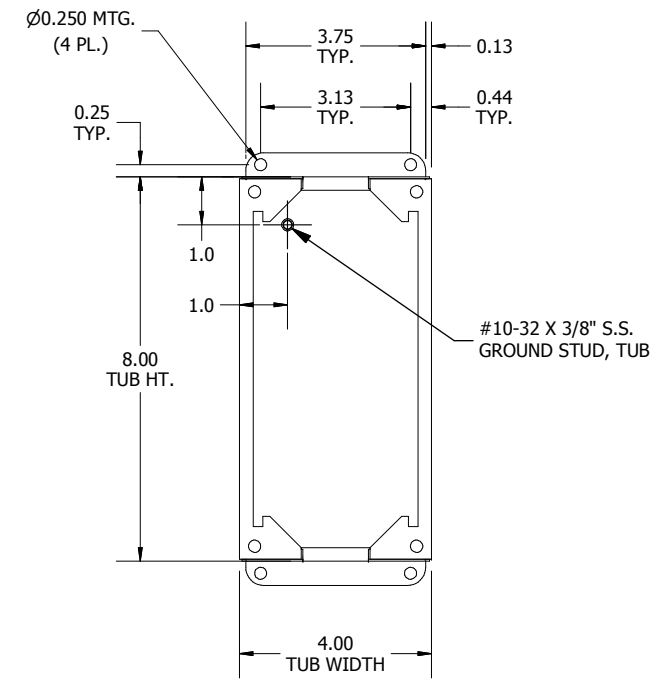

LEFT VIEW

FRONT VIEW

RIGHT VIEW

FRONT VIEW TUB

SECTION A-A
(INSIDE TOP OF ENCL.)

PART#: PBXD3SS
(DATA SUBJECT TO CHANGE WITHOUT NOTICE)

THIS DRAWING IS PROPERTY OF HUBBELL INC. WIEGMANN ALL INFORMATION IS PROPRIETARY AND NOT TO BE DUPLICATED