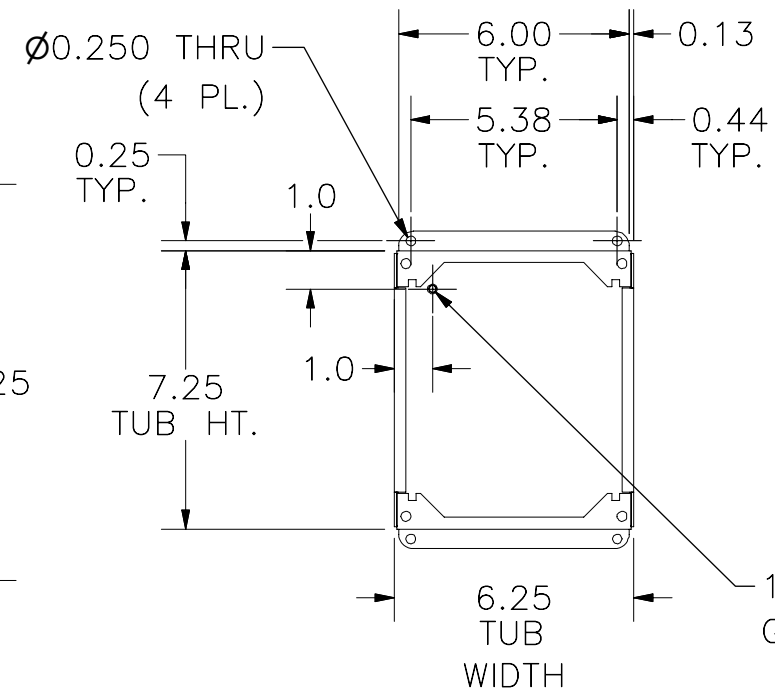

LEFT VIEW

FRONT VIEW

STANDARD 4-WAY  
30.5MM PUSHBUTTON  
HOLE (4 PL.)

RIGHT VIEW

FRONT VIEW TUB

10-32 X 3/8 COPPER  
GROUND STUD

SECTION A-A  
(INSIDE TOP OF ENCL.)

PART#: PBXD4S  
(DATA SUBJECT TO CHANGE WITHOUT NOTICE)