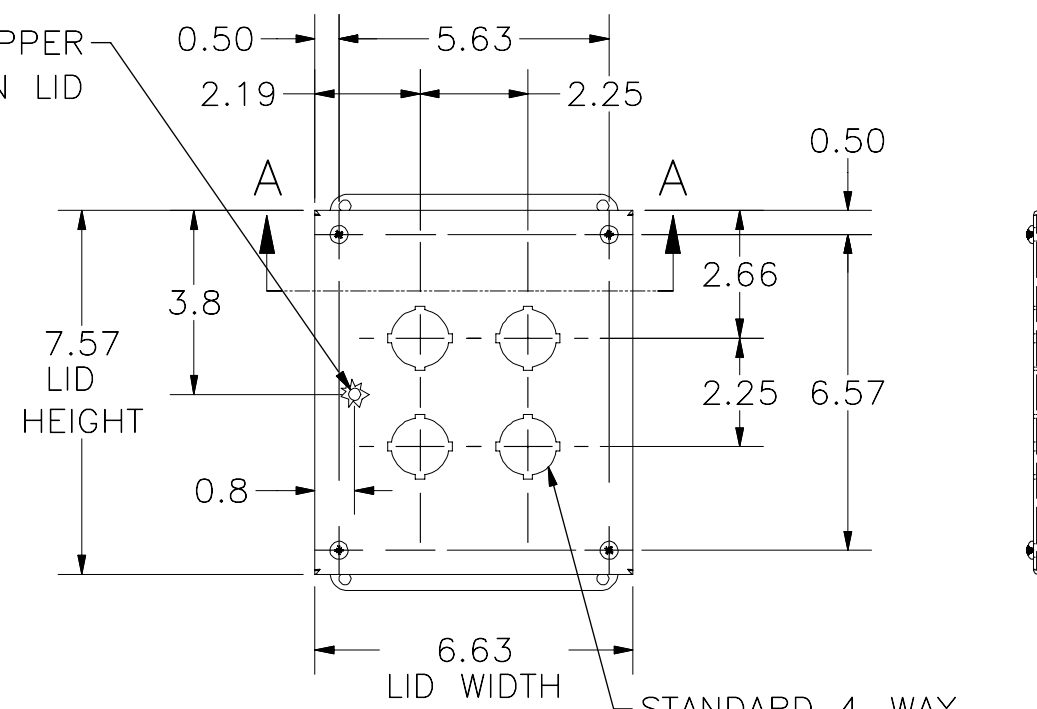

LEFT VIEW

FRONT VIEW

STANDARD 4-WAY  
30.5MM PUSHBUTTON  
HOLE (4 PL.)

RIGHT VIEW

FRONT VIEW TUB

10-32 X 3/8 COPPER  
GROUND STUD

SECTION A-A  
(INSIDE TOP OF ENCL.)

PART#: PBXD4S  
(DATA SUBJECT TO CHANGE WITHOUT NOTICE)