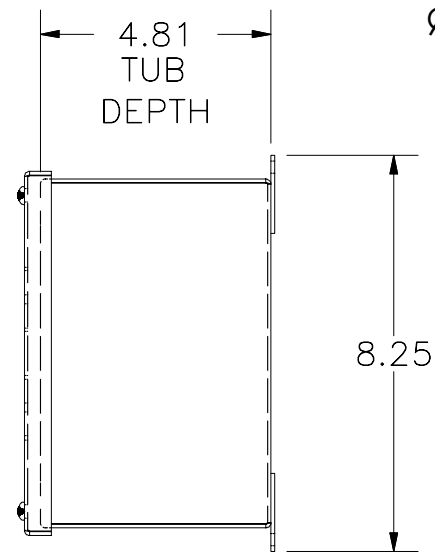

LEFT VIEW

FRONT VIEW

STANDARD 4-WAY  
30.5MM PUSHBUTTON  
HOLE (4 PL.)

RIGHT VIEW

FRONT VIEW TUB

10-32 X 3/8 COPPER  
GROUND STUD

SECTION A-A  
(INSIDE TOP OF ENCL.)

PART#: PBXD4S  
(DATA SUBJECT TO CHANGE WITHOUT NOTICE)