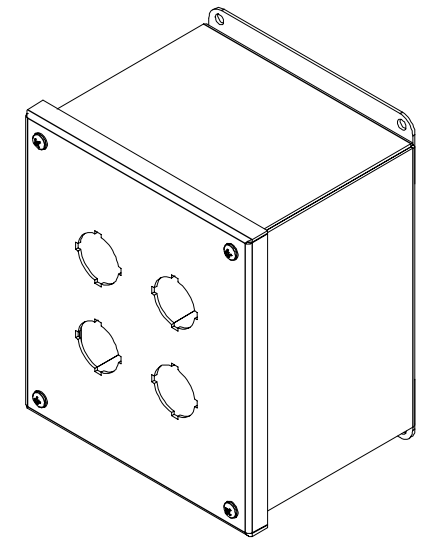

LEFT VIEW

FRONT VIEW

STANDARD 4-WAY  
30.5MM PUSHBUTTON  
HOLE (4 PL.)

RIGHT VIEW

FRONT VIEW TUB

10-32 X 3/8 COPPER  
GROUND STUD

SECTION A-A  
(INSIDE TOP OF ENCL.)

PART#: PBXD4S  
(DATA SUBJECT TO CHANGE WITHOUT NOTICE)