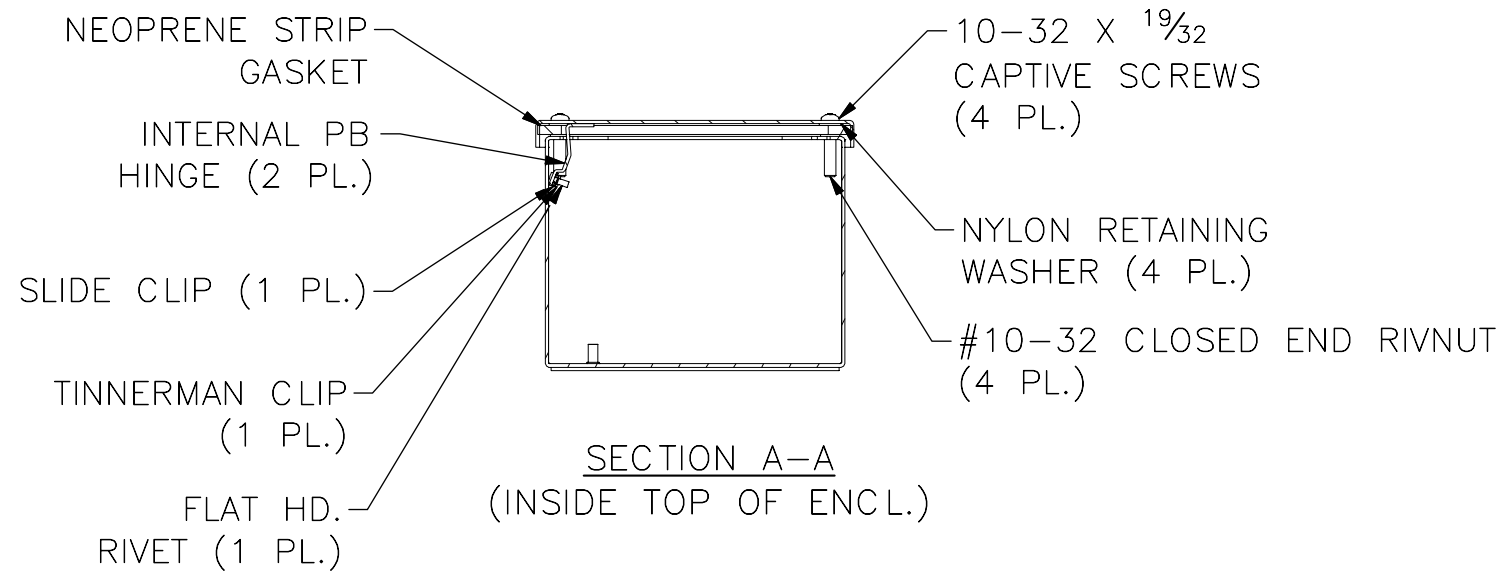

LEFT VIEW

FRONT VIEW

STANDARD 4-WAY  
30.5MM PUSHBUTTON  
HOLE (4 PL.)

RIGHT VIEW

FRONT VIEW TUB

10-32 X 3/8 COPPER  
GROUND STUD

SECTION A-A  
(INSIDE TOP OF ENCL.)

PART#: PBXD4S  
(DATA SUBJECT TO CHANGE WITHOUT NOTICE)