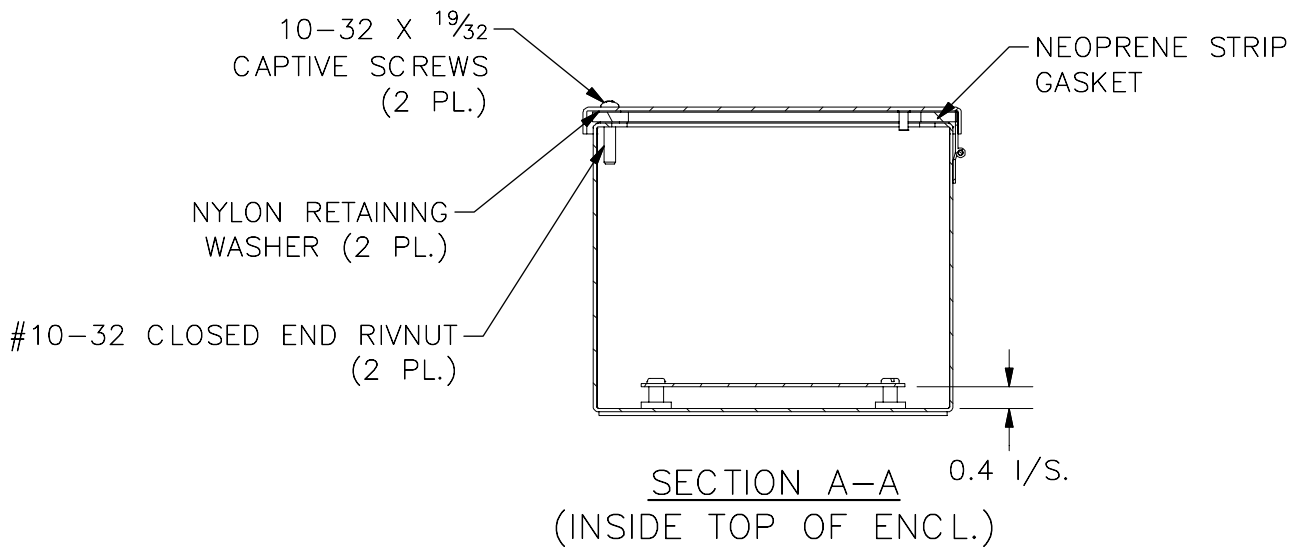

LEFT SIDE VIEW

FRONT VIEW

RIGHT SIDE VIEW

FRONT VIEW TUB (COVER REMOVED)

PART#: PBYX4S  
 (DATA SUBJECT TO CHANGE WITHOUT NOTICE)

THIS DRAWING IS PROPERTY OF HUBBELL INC. WIEGMANN  
 ALL INFORMATION IS PROPRIETARY AND NOT TO BE DUPLICATED