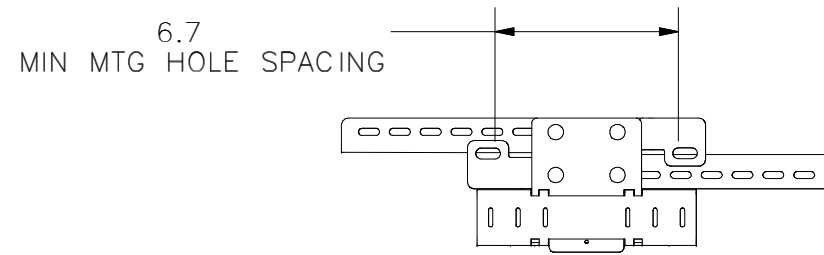

TOP BRACKET ISOMETRIC VIEW

BOTTOM BRACKET ISOMETRIC VIEW

ISOMETRIC VIEW

PART#: PMKSML
(DATA SUBJECT TO CHANGE WITHOUT NOTICE)

THIS DRAWING IS PROPERTY OF HUBBELL INC. WIEGMANN
ALL INFORMATION IS PROPRIETARY AND NOT TO BE DUPLICATED