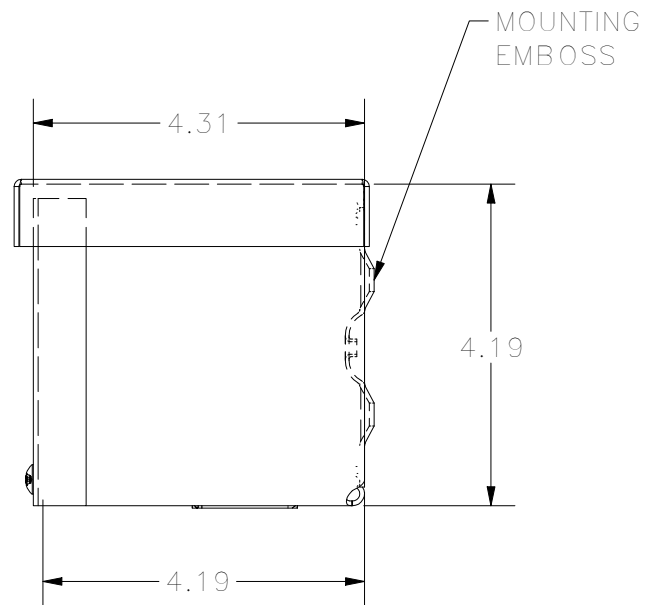

TOP VIEW

FRONT VIEW

RIGHT VIEW

BACK VIEW

BOTTOM VIEW

KNOCK OUT SIZE	
LETTER	SIZES
A	1/2" TO 3/4"
B	3/4" TO 1"
F	1" TO 1-1/4"

PART #:RSC040404

(DATA SUBJECT TO CHANGE WITHOUT NOTICE)