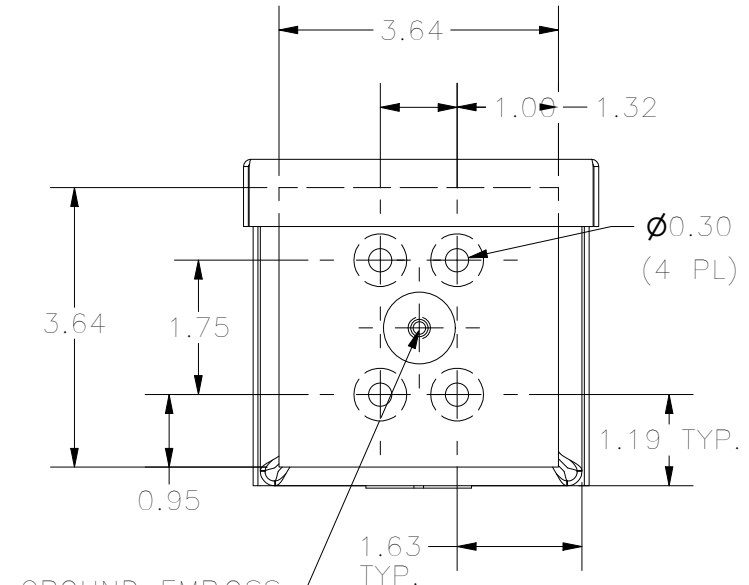

TOP VIEW

FRONT VIEW

RIGHT VIEW

BACK VIEW

BOTTOM VIEW

KNOCK OUT SIZE	
LETTER	SIZES
A	1/2" TO 3/4"
B	3/4" TO 1"
F	1" TO 1-1/4"

PART #:RSC040404

(DATA SUBJECT TO CHANGE WITHOUT NOTICE)