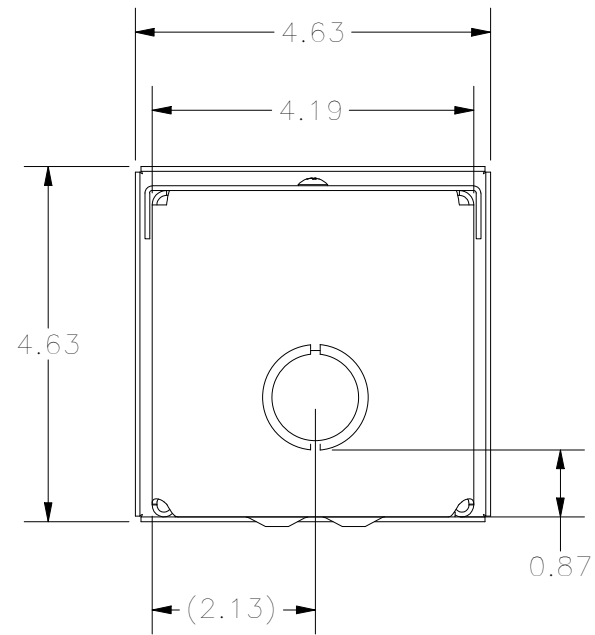

TOP VIEW

FRONT VIEW

RIGHT VIEW

BACK VIEW

BOTTOM VIEW

KNOCK OUT SIZE	
LETTER	SIZES
A	1/2" TO 3/4"
B	3/4" TO 1"
F	1" TO 1-1/4"

PART #:RSC040404

(DATA SUBJECT TO CHANGE WITHOUT NOTICE)