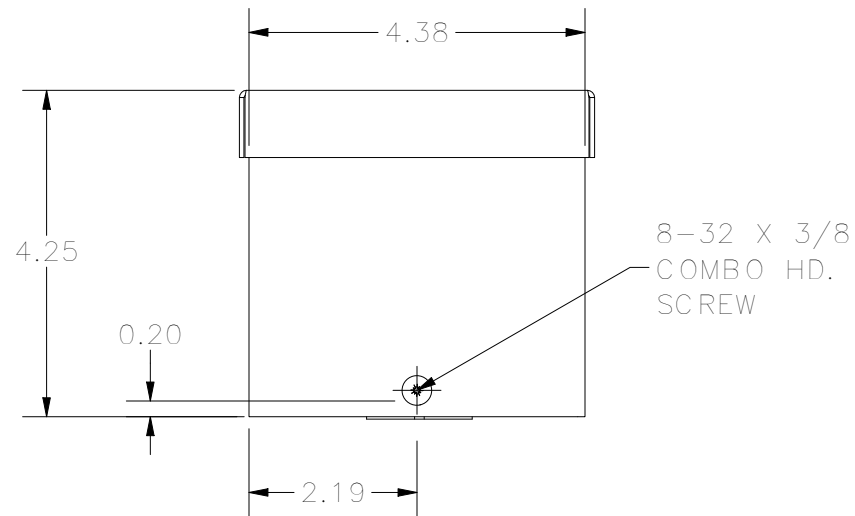

TOP VIEW

FRONT VIEW

RIGHT VIEW

BACK VIEW

BOTTOM VIEW

KNOCK OUT SIZE	
LETTER	SIZES
A	1/2" TO 3/4"
B	3/4" TO 1"
F	1" TO 1-1/4"

PART #:RSC040404

(DATA SUBJECT TO CHANGE WITHOUT NOTICE)