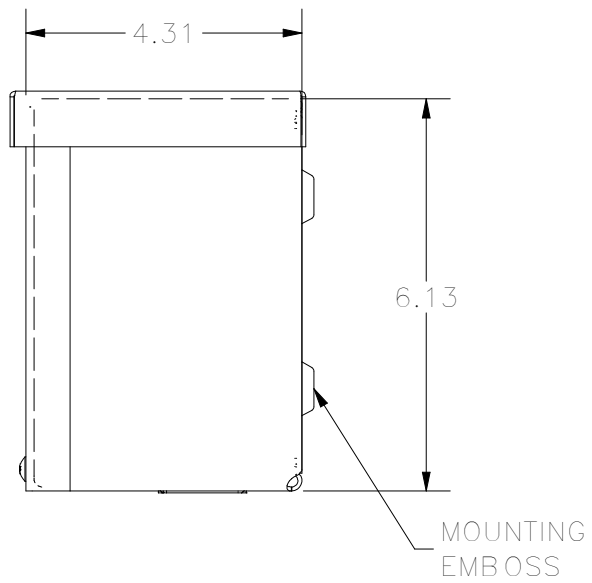

TOP VIEW

FRONT VIEW

RIGHT VIEW

BACK VIEW

BOTTOM VIEW

KNOCK OUT SIZE	
LETTER	SIZES
A	1/2" TO 3/4"
B	3/4" TO 1"
F	1" TO 1-1/4"

PART #:RSC040604G

(DATA SUBJECT TO CHANGE WITHOUT NOTICE)