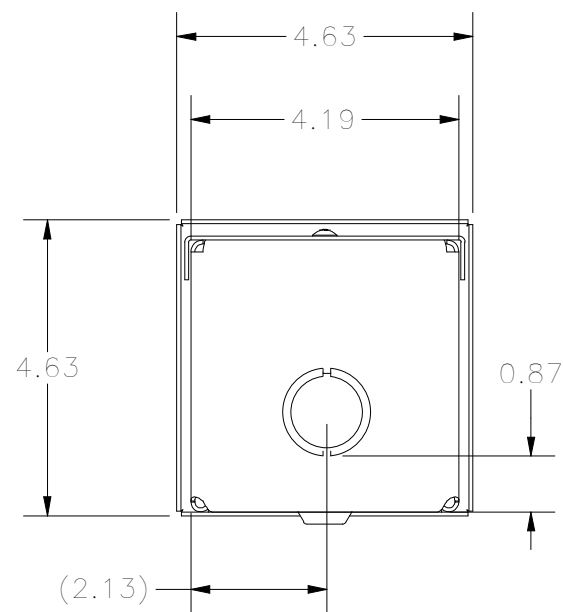

TOP VIEW

FRONT VIEW

RIGHT VIEW

BACK VIEW

BOTTOM VIEW

KNOCK OUT SIZE	
LETTER	SIZES
A	1/2" TO 3/4"
B	3/4" TO 1"
F	1" TO 1-1/4"

PART #:RSC040604G

(DATA SUBJECT TO CHANGE WITHOUT NOTICE)