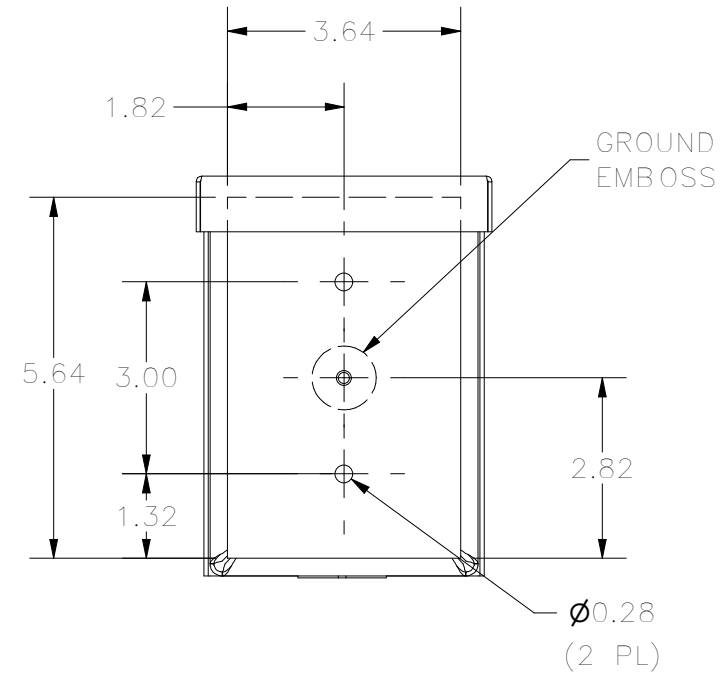

TOP VIEW

FRONT VIEW

RIGHT VIEW

BACK VIEW

BOTTOM VIEW

KNOCK OUT SIZE	
LETTER	SIZES
A	1/2" TO 3/4"
B	3/4" TO 1"
F	1" TO 1-1/4"

PART #:RSC040604G

(DATA SUBJECT TO CHANGE WITHOUT NOTICE)