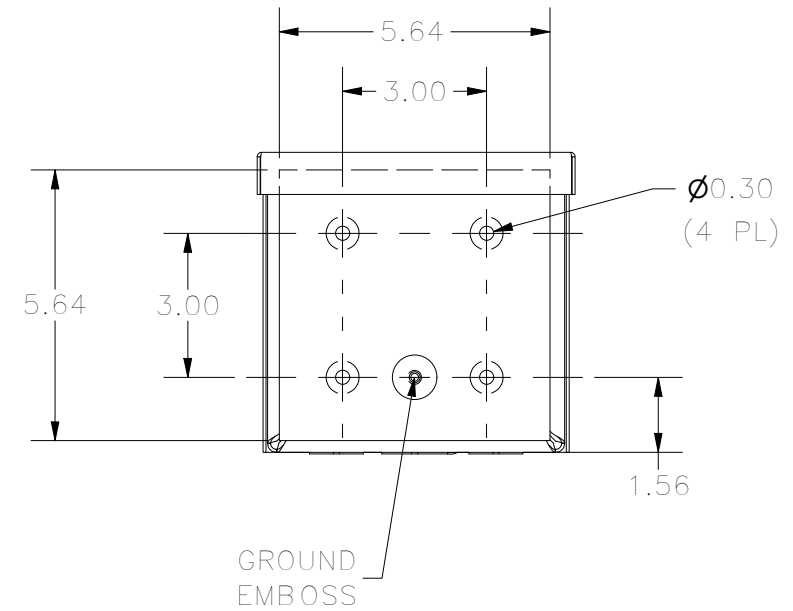

TOP VIEW

FRONT VIEW

RIGHT VIEW

BACK VIEW

BOTTOM VIEW

KNOCK OUT SIZE	
LETTER	SIZES
A	1/2" TO 3/4"
B	3/4" TO 1"
F	1" TO 1-1/4"

PART #:RSC060604

(DATA SUBJECT TO CHANGE WITHOUT NOTICE)