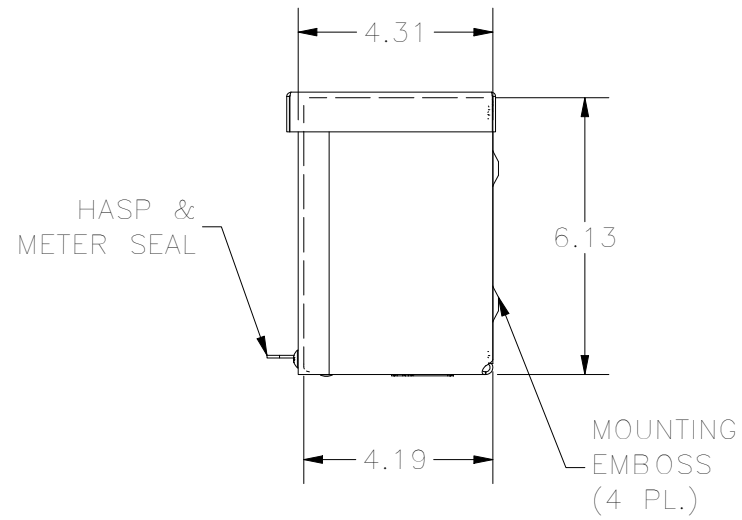

TOP VIEW

FRONT VIEW

RIGHT VIEW

BACK VIEW

BOTTOM VIEW

KNOCK OUT SIZE	
LETTER	SIZES
A	1/2" TO 3/4"
B	3/4" TO 1"
F	1" TO 1-1/4"

PART #:RSC060604

(DATA SUBJECT TO CHANGE WITHOUT NOTICE)