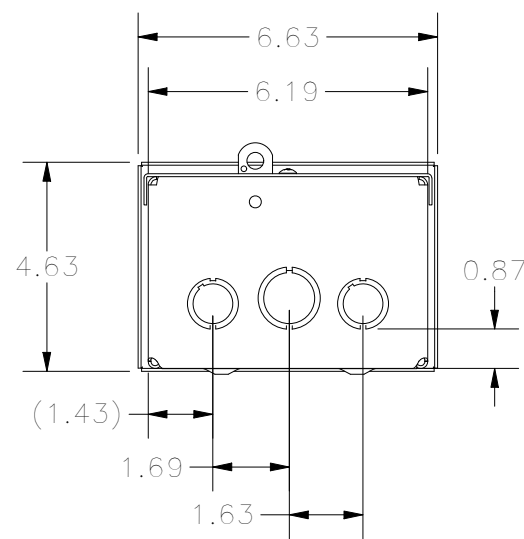

TOP VIEW

FRONT VIEW

RIGHT VIEW

BACK VIEW

BOTTOM VIEW

KNOCK OUT SIZE	
LETTER	SIZES
A	1/2" TO 3/4"
B	3/4" TO 1"
F	1" TO 1-1/4"

PART #:RSC060604

(DATA SUBJECT TO CHANGE WITHOUT NOTICE)