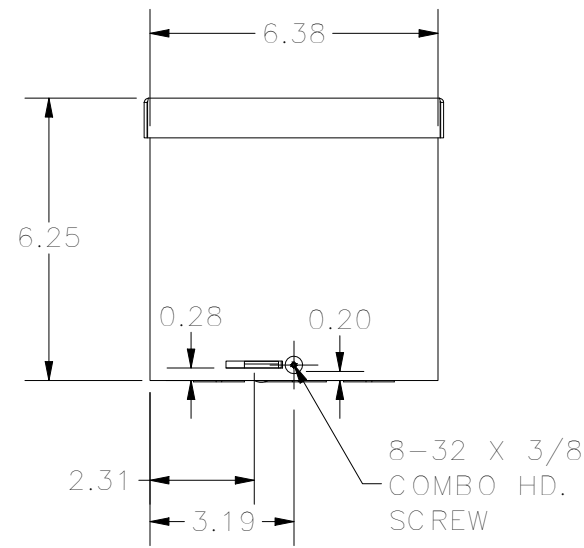

TOP VIEW

FRONT VIEW

RIGHT VIEW

BACK VIEW

BOTTOM VIEW

KNOCK OUT SIZE	
LETTER	SIZES
A	1/2" TO 3/4"
B	3/4" TO 1"
F	1" TO 1-1/4"

PART #:RSC060604

(DATA SUBJECT TO CHANGE WITHOUT NOTICE)