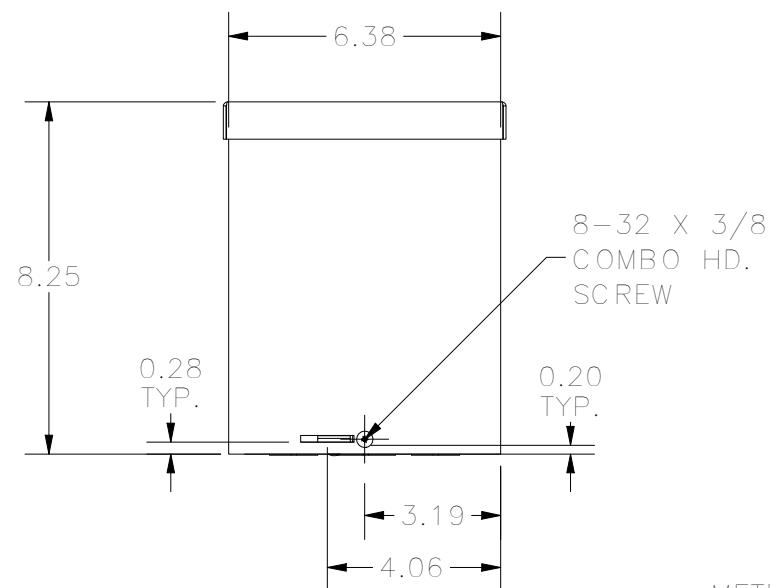

**TOP VIEW**

**FRONT VIEW**

**RIGHT VIEW**

**BACK VIEW**

**BOTTOM VIEW**

KNOCK OUT SIZE	
LETTER	SIZES
A	1/2" TO 3/4"
B	3/4" TO 1"
F	1" TO 1-1/4"

PART #:RSC060806

(DATA SUBJECT TO CHANGE WITHOUT NOTICE)