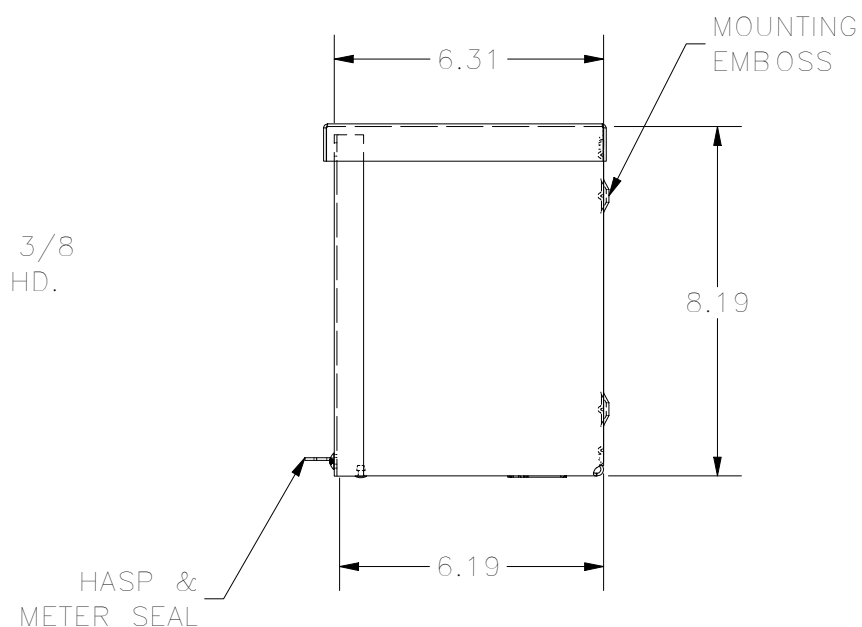

**TOP VIEW**

**FRONT VIEW**

**RIGHT VIEW**

**BACK VIEW**

**BOTTOM VIEW**

KNOCK OUT SIZE	
LETTER	SIZES
A	1/2" TO 3/4"
B	3/4" TO 1"
F	1" TO 1-1/4"

PART #:RSC060806

(DATA SUBJECT TO CHANGE WITHOUT NOTICE)