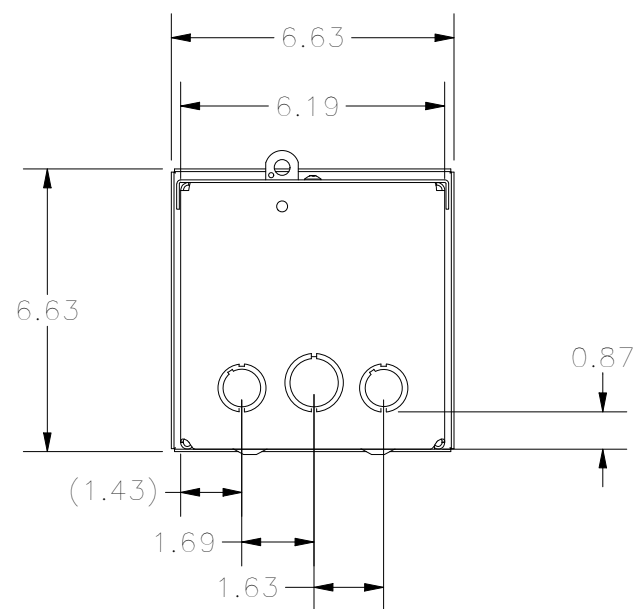

**TOP VIEW**

**FRONT VIEW**

**RIGHT VIEW**

**BACK VIEW**

**BOTTOM VIEW**

KNOCK OUT SIZE	
LETTER	SIZES
A	1/2" TO 3/4"
B	3/4" TO 1"
F	1" TO 1-1/4"

PART #:RSC060806

(DATA SUBJECT TO CHANGE WITHOUT NOTICE)