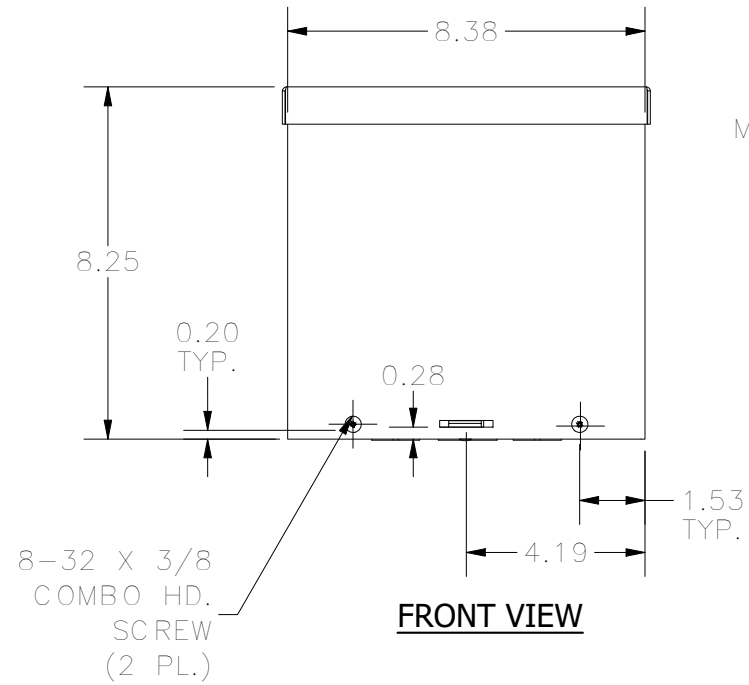

**TOP VIEW**

**FRONT VIEW**

**RIGHT VIEW**

**BACK VIEW**

**BOTTOM VIEW**

KNOCK OUT SIZE	
LETTER	SIZES
A	1/2" TO 3/4"
B	3/4" TO 1"
F	1" TO 1-1/4"

PART #:RSC080806

(DATA SUBJECT TO CHANGE WITHOUT NOTICE)