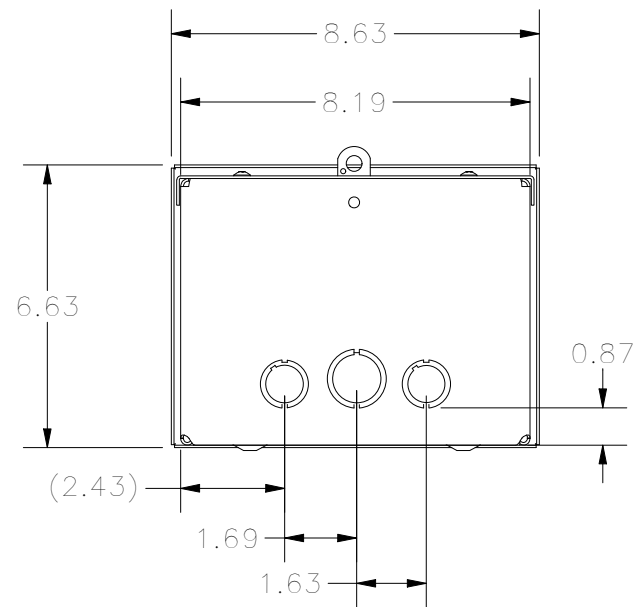

**TOP VIEW**

**FRONT VIEW**

**RIGHT VIEW**

**BACK VIEW**

**BOTTOM VIEW**

KNOCK OUT SIZE	
LETTER	SIZES
A	1/2" TO 3/4"
B	3/4" TO 1"
F	1" TO 1-1/4"

PART #:RSC080806

(DATA SUBJECT TO CHANGE WITHOUT NOTICE)