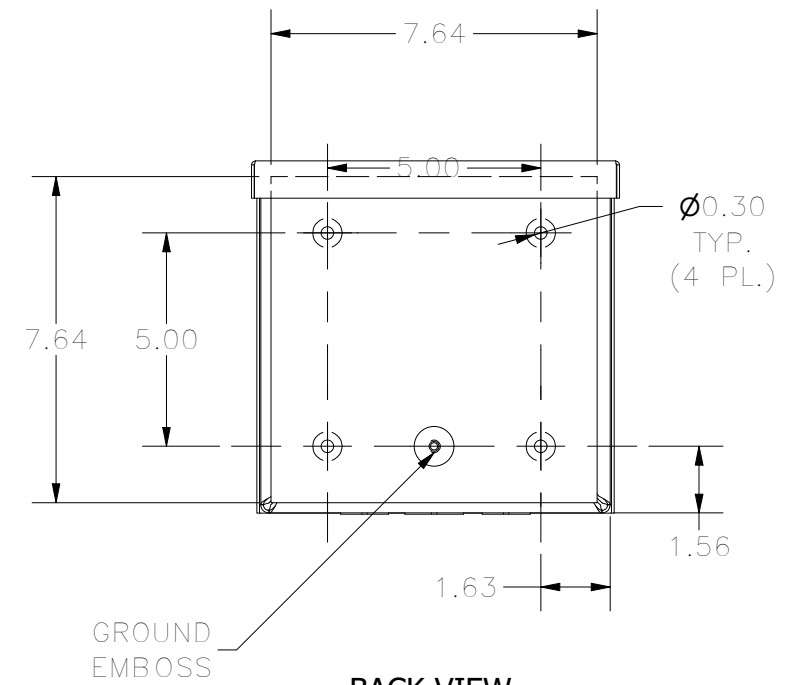

**TOP VIEW**

**FRONT VIEW**

**RIGHT VIEW**

**BACK VIEW**

**BOTTOM VIEW**

KNOCK OUT SIZE	
LETTER	SIZES
A	1/2" TO 3/4"
B	3/4" TO 1"
F	1" TO 1-1/4"

PART #:RSC080806

(DATA SUBJECT TO CHANGE WITHOUT NOTICE)