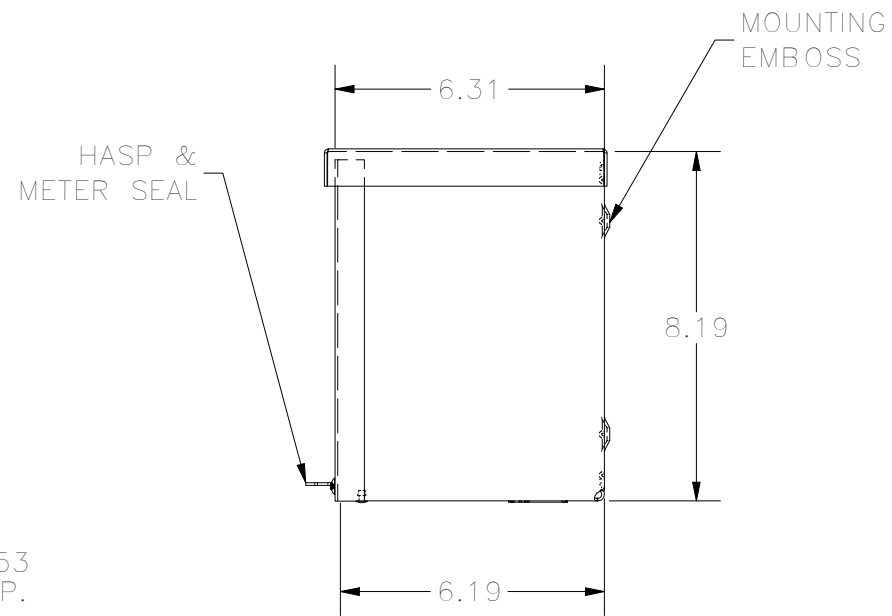

**TOP VIEW**

**FRONT VIEW**

**RIGHT VIEW**

**BACK VIEW**

**BOTTOM VIEW**

KNOCK OUT SIZE	
LETTER	SIZES
A	1/2" TO 3/4"
B	3/4" TO 1"
F	1" TO 1-1/4"

PART #:RSC080806

(DATA SUBJECT TO CHANGE WITHOUT NOTICE)