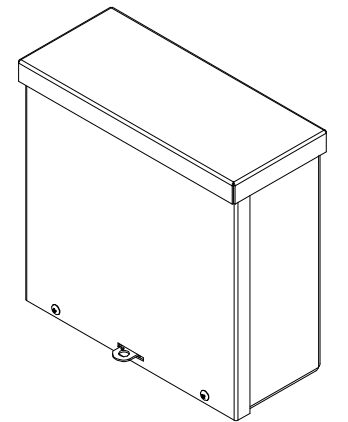

TOP VIEW

FRONT VIEW

HASP &
METER SEAL

RIGHT VIEW

BACK VIEW

8-32 X 3/8
COMBO HD.
SCREW
(2 PL.)

BOTTOM VIEW

KNOCK OUT SIZE	
LETTER	SIZES
A	1/2" TO 3/4"
B	3/4" TO 1"
F	1" TO 1-1/4"