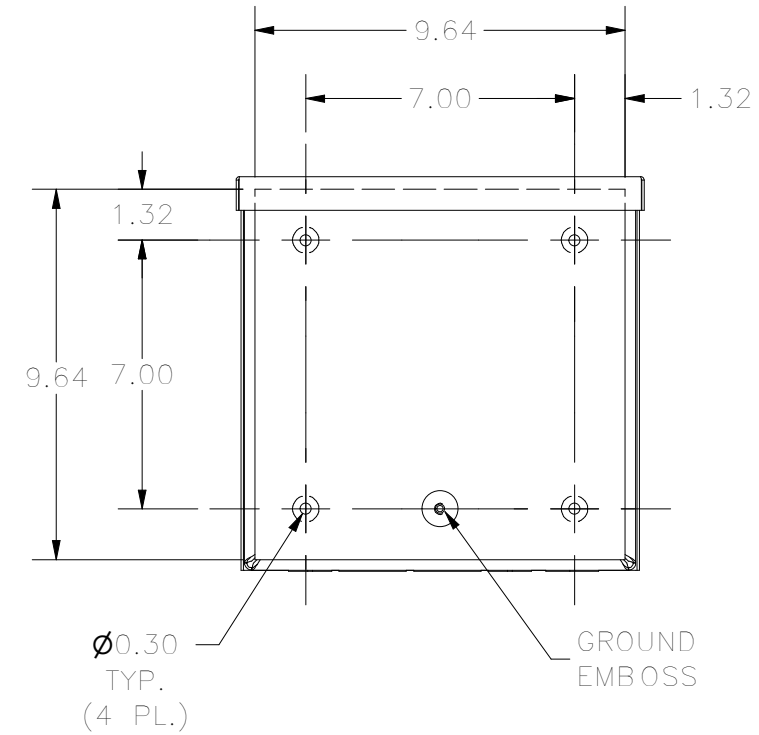

TOP VIEW

FRONT VIEW

HASP &
METER SEAL

RIGHT VIEW

BACK VIEW

8-32 X 3/8
COMBO HD.
SCREW
(2 PL.)

BOTTOM VIEW

KNOCK OUT SIZE	
LETTER	SIZES
A	1/2" TO 3/4"
B	3/4" TO 1"
F	1" TO 1-1/4"

PART #:RSC101004G

(DATA SUBJECT TO CHANGE WITHOUT NOTICE)

THIS DRAWING IS THE PROPERTY OF HUBBELL INC. WIEGMANN
ALL INFORMATION IS PROPRIETARY AND NOT TO BE DUPLICATED