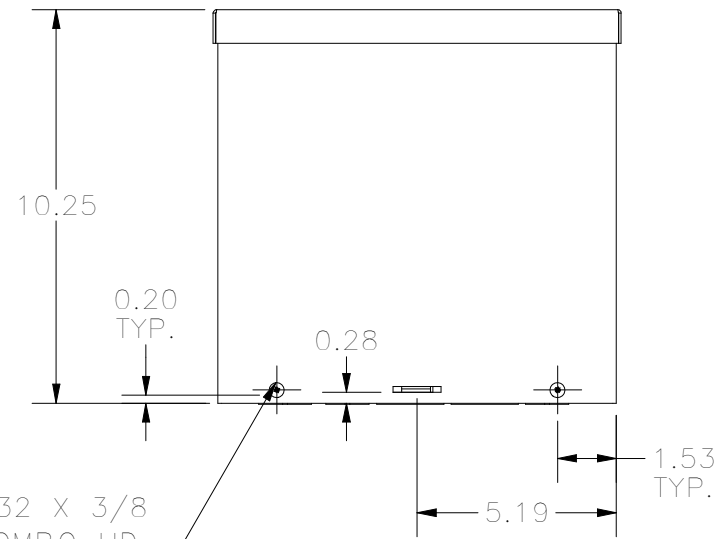

TOP VIEW

FRONT VIEW

HASP &
METER SEAL

RIGHT VIEW

BACK VIEW

8-32 X 3/8
COMBO HD.
SCREW
(2 PL.)

BOTTOM VIEW

KNOCK OUT SIZE	
LETTER	SIZES
A	1/2" TO 3/4"
B	3/4" TO 1"
F	1" TO 1-1/4"

PART #:RSC101004G

(DATA SUBJECT TO CHANGE WITHOUT NOTICE)

THIS DRAWING IS THE PROPERTY OF HUBBELL INC. WIEGMANN
ALL INFORMATION IS PROPRIETARY AND NOT TO BE DUPLICATED