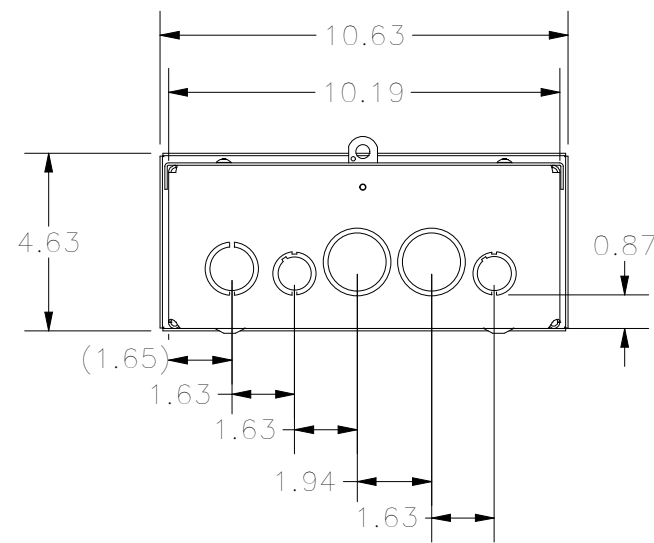

TOP VIEW

FRONT VIEW

HASP &
METER SEAL

RIGHT VIEW

BACK VIEW

8-32 X 3/8
COMBO HD.
SCREW
(2 PL.)

BOTTOM VIEW

KNOCK OUT SIZE	
LETTER	SIZES
A	1/2" TO 3/4"
B	3/4" TO 1"
F	1" TO 1-1/4"

PART #:RSC101004G

(DATA SUBJECT TO CHANGE WITHOUT NOTICE)

THIS DRAWING IS THE PROPERTY OF HUBBELL INC. WIEGMANN
ALL INFORMATION IS PROPRIETARY AND NOT TO BE DUPLICATED