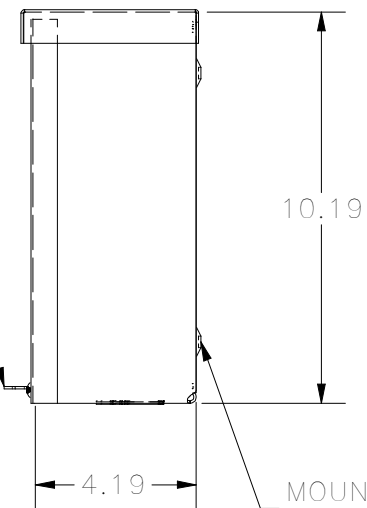

TOP VIEW

FRONT VIEW

HASP &
METER SEAL

RIGHT VIEW

BACK VIEW

8-32 X 3/8
COMBO HD.
SCREW
(2 PL.)

BOTTOM VIEW

KNOCK OUT SIZE	
LETTER	SIZES
A	1/2" TO 3/4"
B	3/4" TO 1"
F	1" TO 1-1/4"

PART #:RSC101004G

(DATA SUBJECT TO CHANGE WITHOUT NOTICE)

THIS DRAWING IS THE PROPERTY OF HUBBELL INC. WIEGMANN
ALL INFORMATION IS PROPRIETARY AND NOT TO BE DUPLICATED