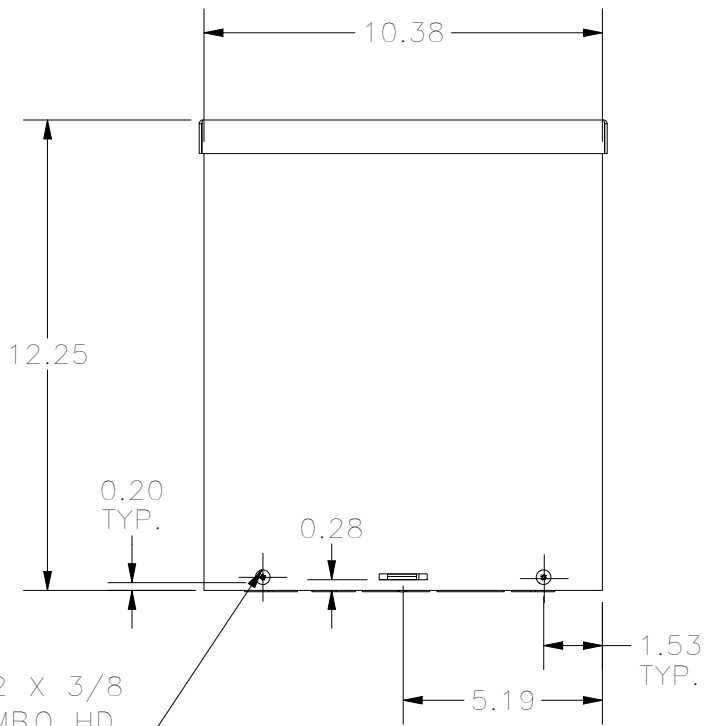

**TOP VIEW**

**FRONT VIEW**

**RIGHT VIEW**

**BACK VIEW**

**BOTTOM VIEW**

KNOCK OUT SIZE	
LETTER	SIZES
A	1/2" TO 3/4"
B	3/4" TO 1"
F	1" TO 1-1/4"

PART #:RSC101204

(DATA SUBJECT TO CHANGE WITHOUT NOTICE)