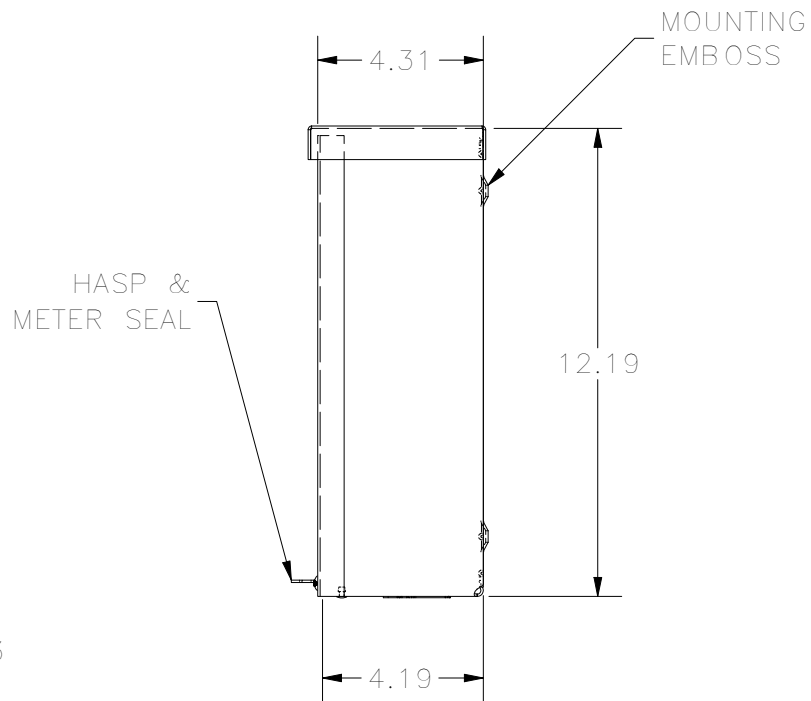

**TOP VIEW**

**FRONT VIEW**

**RIGHT VIEW**

**BACK VIEW**

**BOTTOM VIEW**

KNOCK OUT SIZE	
LETTER	SIZES
A	1/2" TO 3/4"
B	3/4" TO 1"
F	1" TO 1-1/4"

PART #:RSC101204

(DATA SUBJECT TO CHANGE WITHOUT NOTICE)