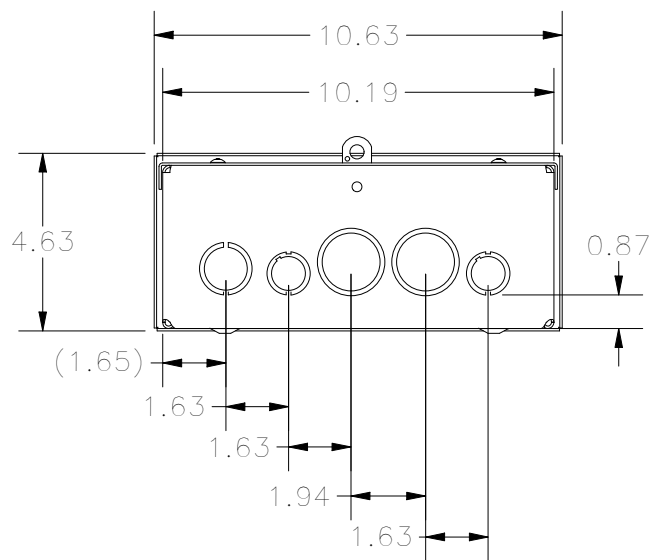

**TOP VIEW**

**FRONT VIEW**

**RIGHT VIEW**

**BACK VIEW**

**BOTTOM VIEW**

KNOCK OUT SIZE	
LETTER	SIZES
A	1/2" TO 3/4"
B	3/4" TO 1"
F	1" TO 1-1/4"

PART #:RSC101204

(DATA SUBJECT TO CHANGE WITHOUT NOTICE)