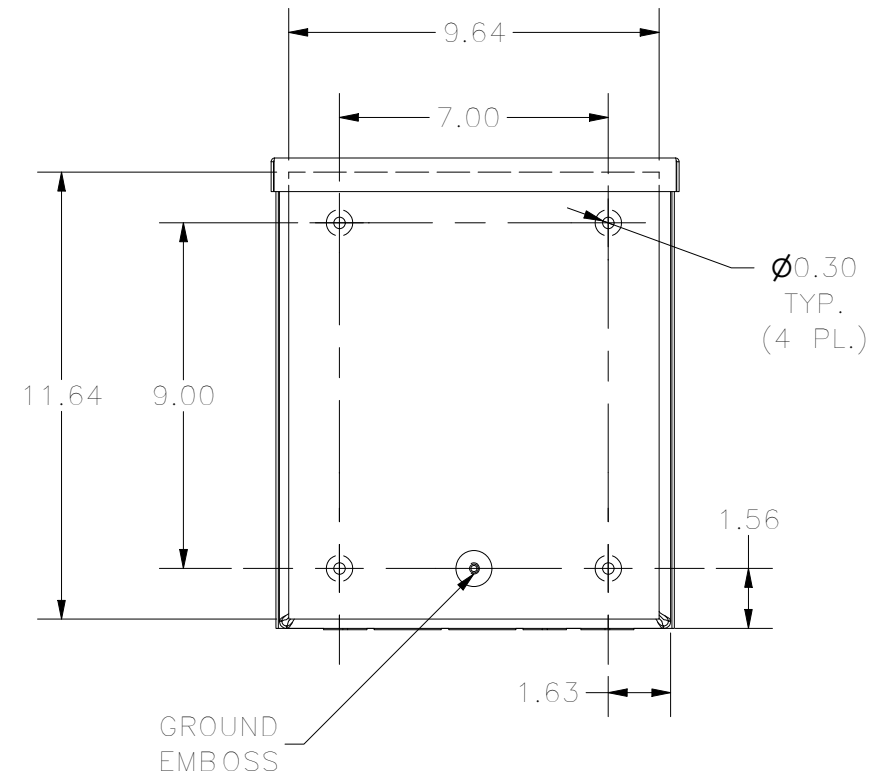

**TOP VIEW**

**FRONT VIEW**

**RIGHT VIEW**

**BACK VIEW**

**BOTTOM VIEW**

KNOCK OUT SIZE	
LETTER	SIZES
A	1/2" TO 3/4"
B	3/4" TO 1"
F	1" TO 1-1/4"

PART #:RSC101204

(DATA SUBJECT TO CHANGE WITHOUT NOTICE)