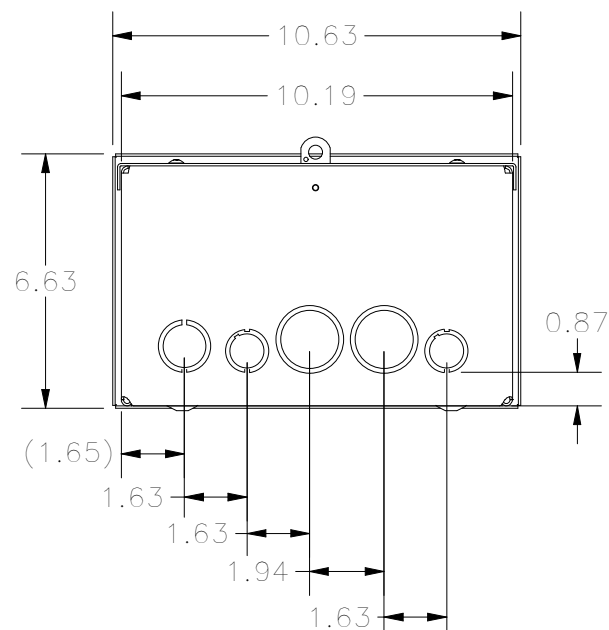

TOP VIEW

FRONT VIEW

HASP &
METER SEAL

RIGHT VIEW

BACK VIEW

8-32 X 3/8
COMBO HD.
SCREW
(2 PL.)

BOTTOM VIEW

KNOCK OUT SIZE	
LETTER	SIZES
A	1/2" TO 3/4"
B	3/4" TO 1"
F	1" TO 1-1/4"

PART #:RSC101206G

(DATA SUBJECT TO CHANGE WITHOUT NOTICE)

THIS DRAWING IS THE PROPERTY OF HUBBELL INC. WIEGMANN
ALL INFORMATION IS PROPRIETARY AND NOT TO BE DUPLICATED