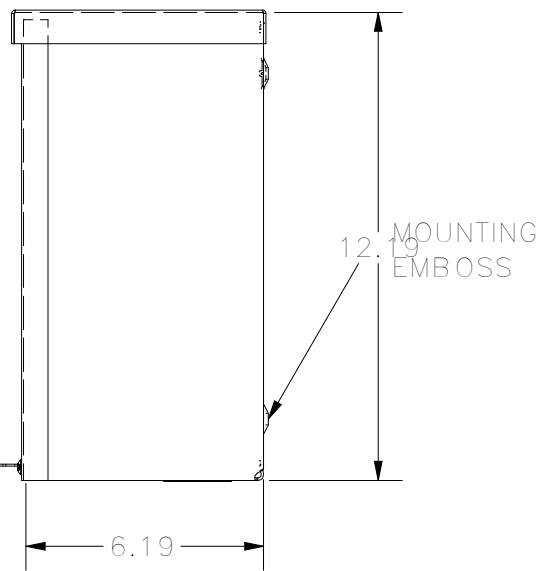

TOP VIEW

FRONT VIEW

HASP &
METER SEAL

RIGHT VIEW

BACK VIEW

8-32 X 3/8
COMBO HD.
SCREW
(2 PL.)

BOTTOM VIEW

KNOCK OUT SIZE	
LETTER	SIZES
A	1/2" TO 3/4"
B	3/4" TO 1"
F	1" TO 1-1/4"

PART #:RSC101206G

(DATA SUBJECT TO CHANGE WITHOUT NOTICE)

THIS DRAWING IS THE PROPERTY OF HUBBELL INC. WIEGMANN
ALL INFORMATION IS PROPRIETARY AND NOT TO BE DUPLICATED