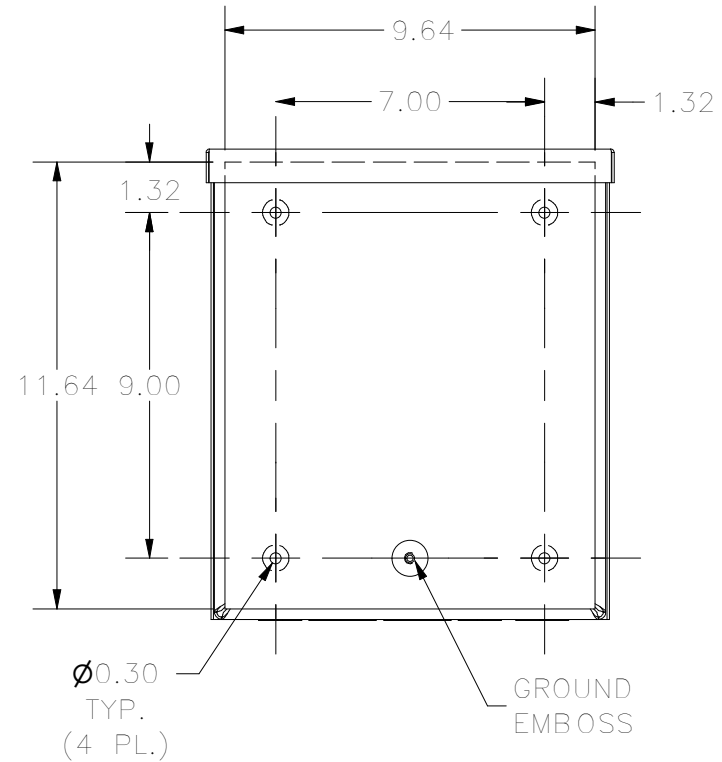

TOP VIEW

FRONT VIEW

HASP &
METER SEAL

RIGHT VIEW

BACK VIEW

8-32 X 3/8
COMBO HD.
SCREW
(2 PL.)

BOTTOM VIEW

KNOCK OUT SIZE	
LETTER	SIZES
A	1/2" TO 3/4"
B	3/4" TO 1"
F	1" TO 1-1/4"

PART #:RSC101206G

(DATA SUBJECT TO CHANGE WITHOUT NOTICE)

THIS DRAWING IS THE PROPERTY OF HUBBELL INC. WIEGMANN
ALL INFORMATION IS PROPRIETARY AND NOT TO BE DUPLICATED