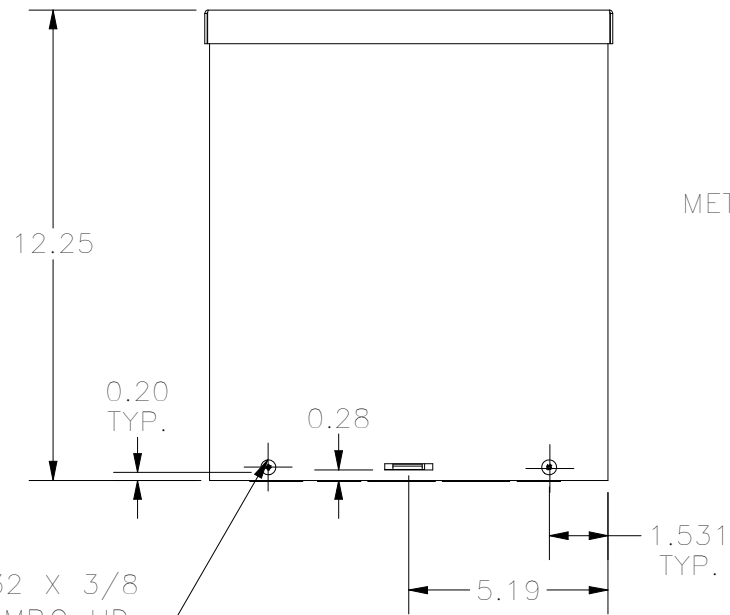

TOP VIEW

FRONT VIEW

HASP &
METER SEAL

RIGHT VIEW

BACK VIEW

8-32 X 3/8
COMBO HD.
SCREW
(2 PL.)

BOTTOM VIEW

KNOCK OUT SIZE	
LETTER	SIZES
A	1/2" TO 3/4"
B	3/4" TO 1"
F	1" TO 1-1/4"

PART #:RSC101206G

(DATA SUBJECT TO CHANGE WITHOUT NOTICE)

THIS DRAWING IS THE PROPERTY OF HUBBELL INC. WIEGMANN
ALL INFORMATION IS PROPRIETARY AND NOT TO BE DUPLICATED