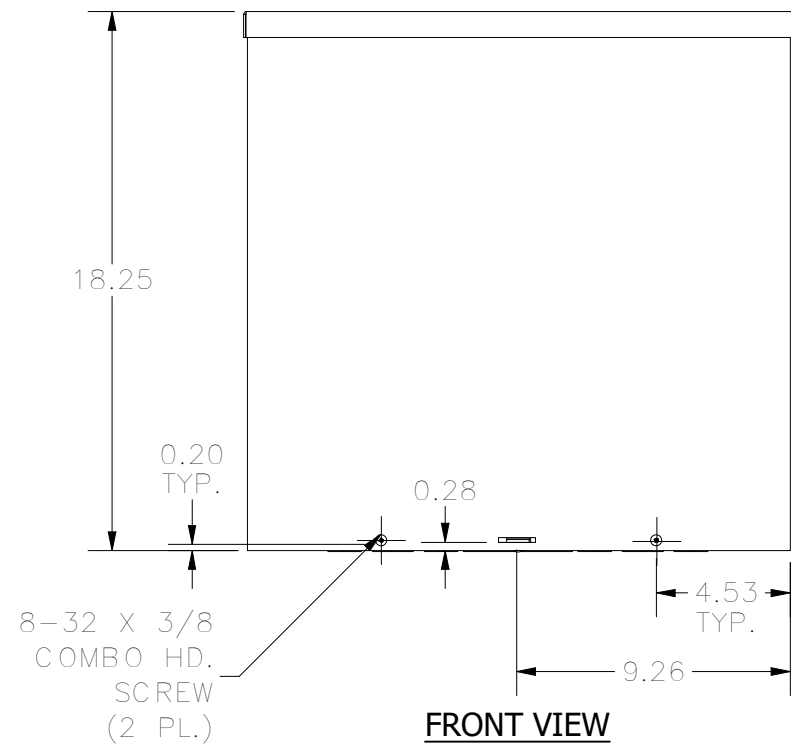

TOP VIEW

FRONT VIEW

RIGHT VIEW

BACK VIEW

BOTTOM VIEW

KNOCK OUT SIZE	
LETTER	SIZES
A	1/2" TO 3/4"
B	3/4" TO 1"
F	1" TO 1-1/4"

PART #:RSC181804

(DATA SUBJECT TO CHANGE WITHOUT NOTICE)