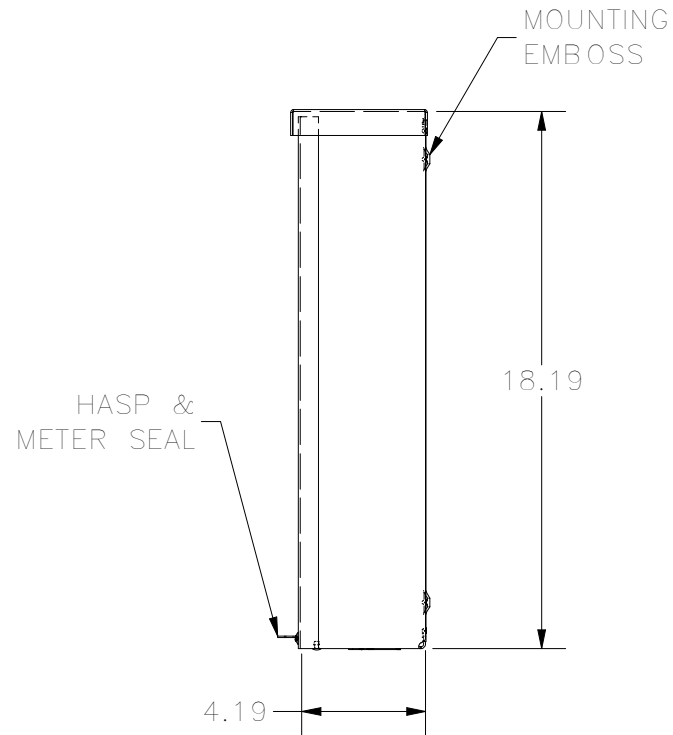

TOP VIEW

FRONT VIEW

RIGHT VIEW

BACK VIEW

BOTTOM VIEW

KNOCK OUT SIZE	
LETTER	SIZES
A	1/2" TO 3/4"
B	3/4" TO 1"
F	1" TO 1-1/4"

PART #:RSC181804

(DATA SUBJECT TO CHANGE WITHOUT NOTICE)