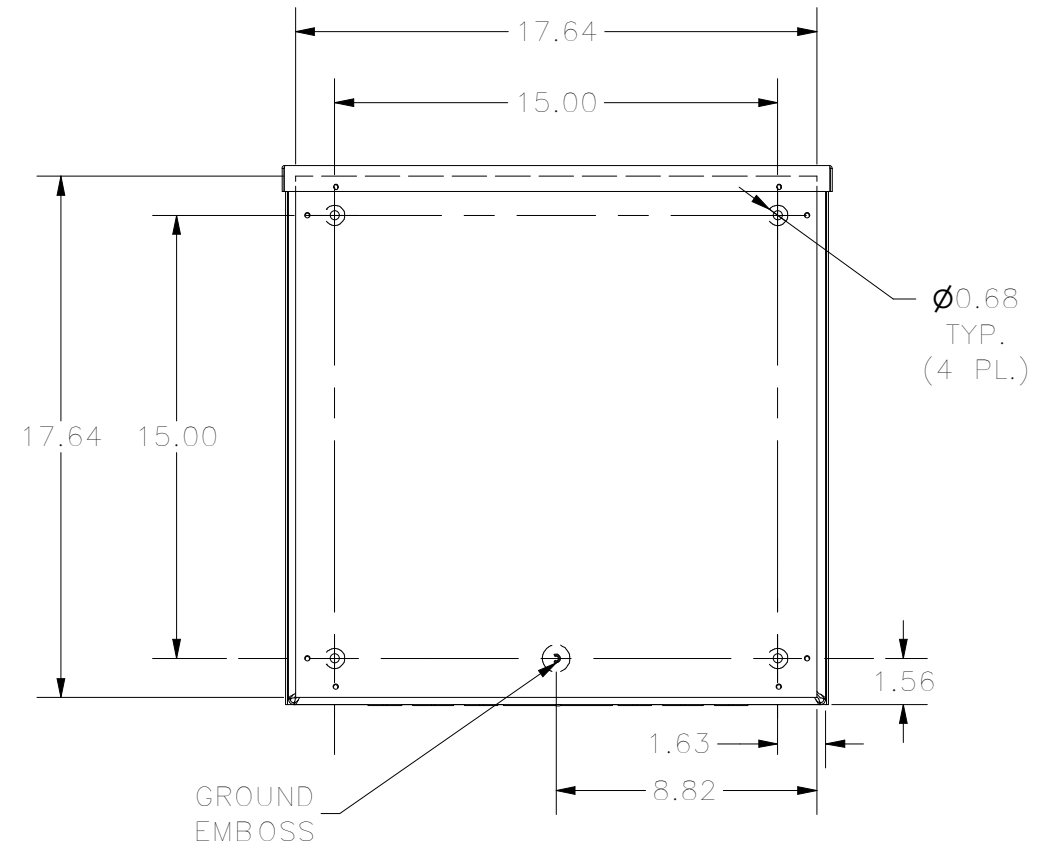

TOP VIEW

FRONT VIEW

RIGHT VIEW

BACK VIEW

BOTTOM VIEW

KNOCK OUT SIZE	
LETTER	SIZES
A	1/2" TO 3/4"
B	3/4" TO 1"
F	1" TO 1-1/4"

PART #:RSC181804

(DATA SUBJECT TO CHANGE WITHOUT NOTICE)