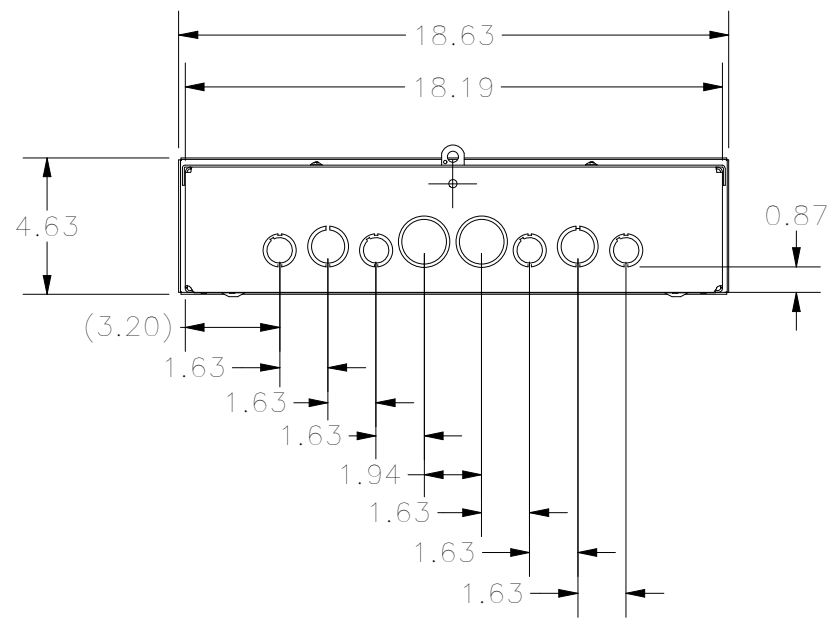

TOP VIEW

FRONT VIEW

RIGHT VIEW

BACK VIEW

BOTTOM VIEW

KNOCK OUT SIZE	
LETTER	SIZES
A	1/2" TO 3/4"
B	3/4" TO 1"
F	1" TO 1-1/4"

PART #:RSC181804

(DATA SUBJECT TO CHANGE WITHOUT NOTICE)