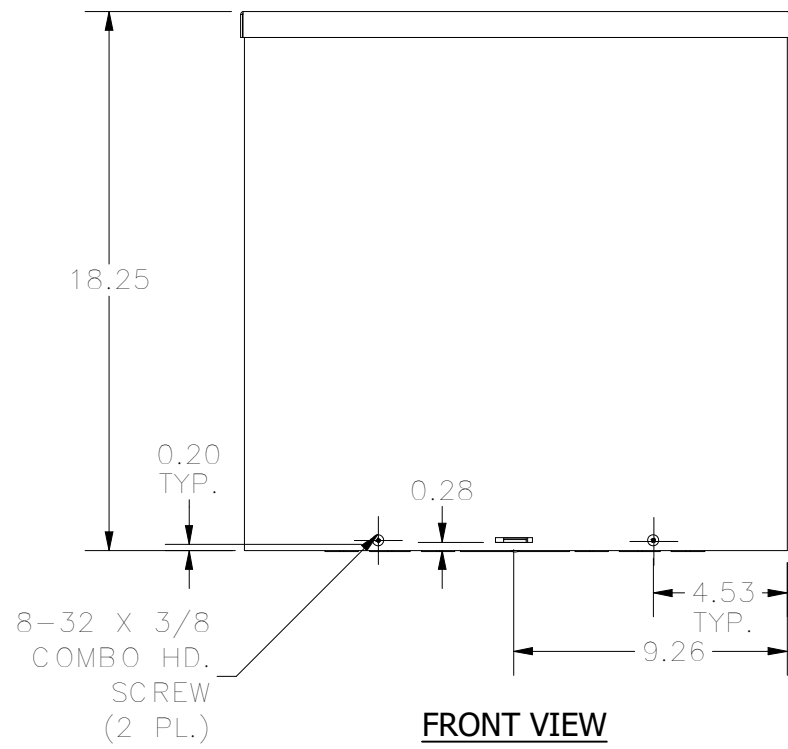

**TOP VIEW**

**FRONT VIEW**

**RIGHT VIEW**

**BACK VIEW**

**BOTTOM VIEW**

KNOCK OUT SIZE	
LETTER	SIZES
A	1/2" TO 3/4"
B	3/4" TO 1"
F	1" TO 1-1/4"

PART #:RSC181806

(DATA SUBJECT TO CHANGE WITHOUT NOTICE)