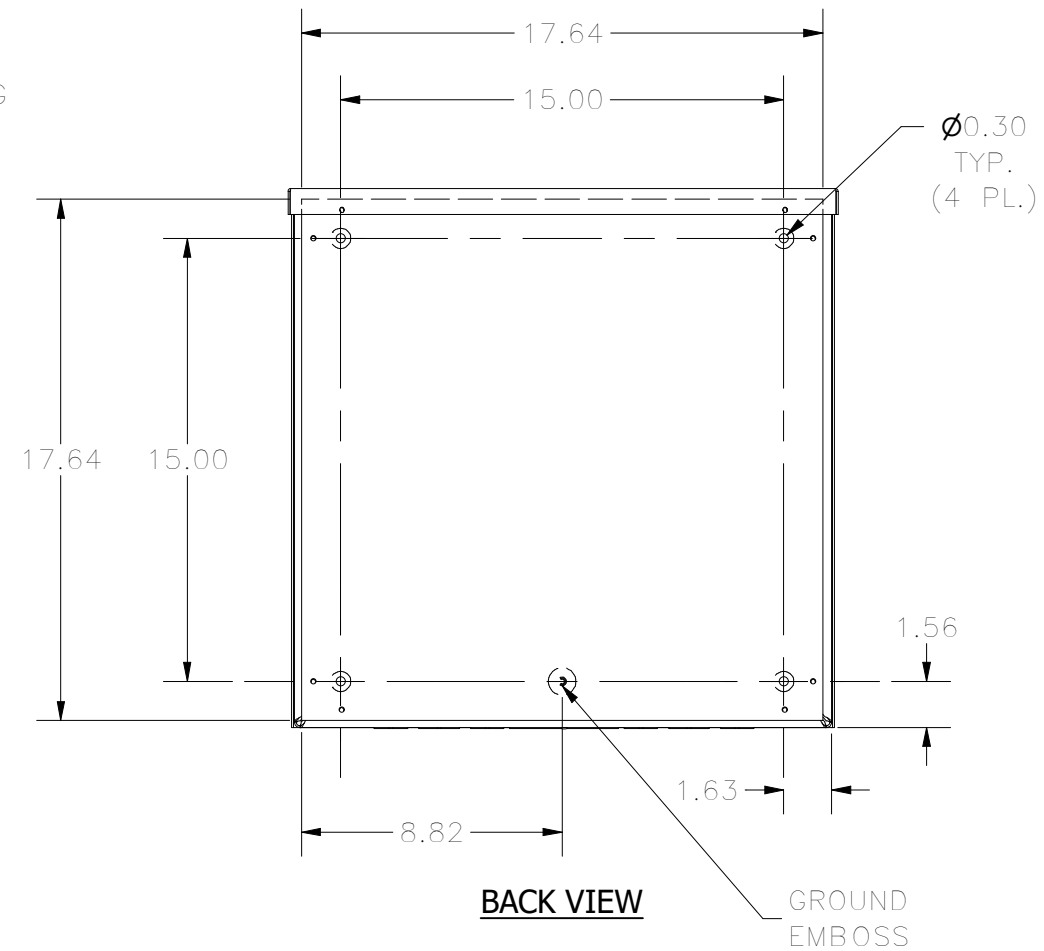

**TOP VIEW**

**FRONT VIEW**

**RIGHT VIEW**

**BACK VIEW**

**BOTTOM VIEW**

KNOCK OUT SIZE	
LETTER	SIZES
A	1/2" TO 3/4"
B	3/4" TO 1"
F	1" TO 1-1/4"

PART #:RSC181806

(DATA SUBJECT TO CHANGE WITHOUT NOTICE)