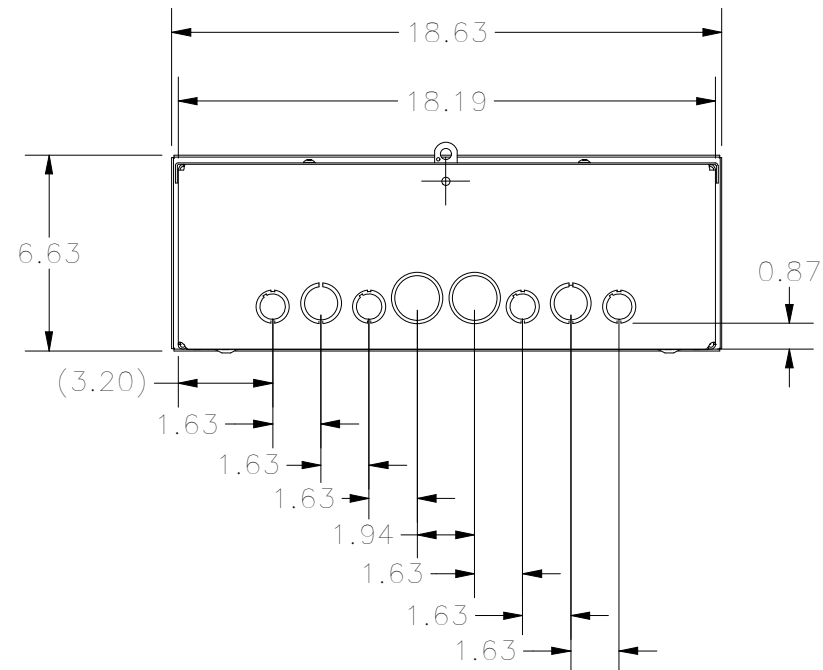

**TOP VIEW**

**FRONT VIEW**

**RIGHT VIEW**

**BACK VIEW**

**BOTTOM VIEW**

KNOCK OUT SIZE	
LETTER	SIZES
A	1/2" TO 3/4"
B	3/4" TO 1"
F	1" TO 1-1/4"

PART #:RSC181806

(DATA SUBJECT TO CHANGE WITHOUT NOTICE)