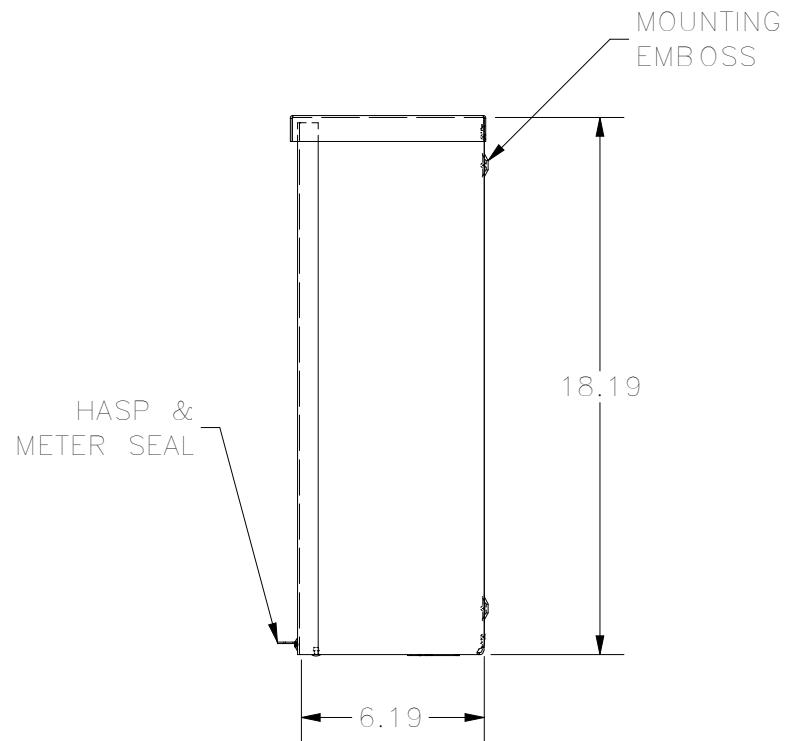

**TOP VIEW**

**FRONT VIEW**

**RIGHT VIEW**

**BACK VIEW**

**BOTTOM VIEW**

KNOCK OUT SIZE	
LETTER	SIZES
A	1/2" TO 3/4"
B	3/4" TO 1"
F	1" TO 1-1/4"

PART #:RSC181806

(DATA SUBJECT TO CHANGE WITHOUT NOTICE)