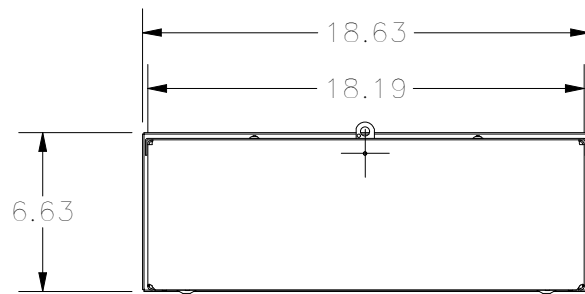

TOP VIEW

FRONT VIEW

8-32 X 3/8
COMBO HD.
SCREW
(2 PL.)

RIGHT VIEW

BACK VIEW

BOTTOM VIEW

PART #:182406NK
(DATA SUBJECT TO CHANGE WITHOUT NOTICE)
THIS DRAWING IS THE PROPERTY OF HUBBELL INC. WIEGMANN
ALL INFORMATION IS PROPRIETARY AND NOT TO BE DUPLICATED