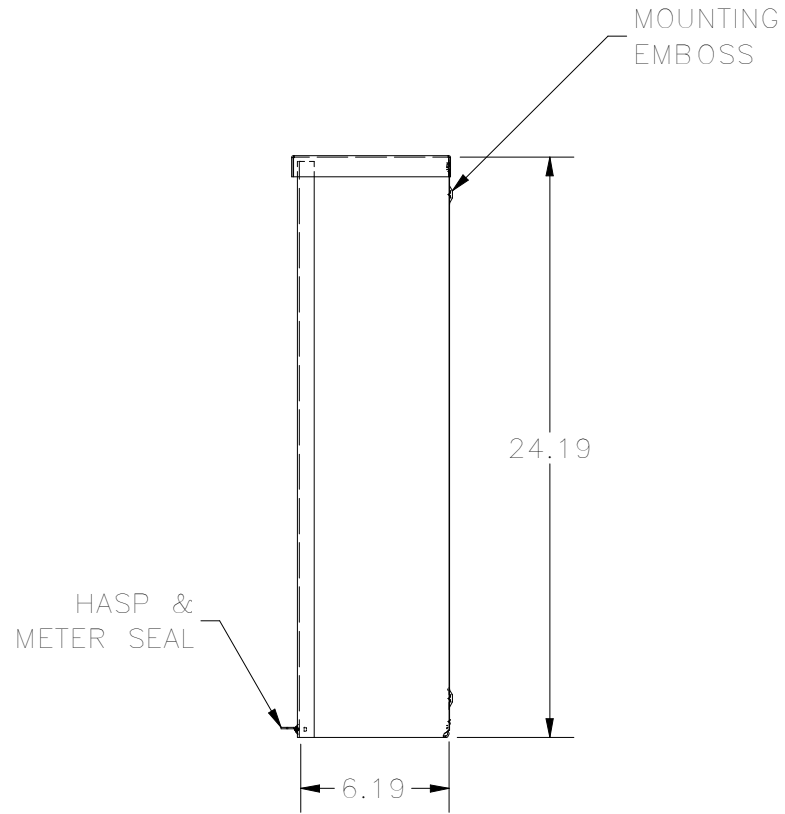

TOP VIEW

FRONT VIEW

8-32 X 3/8
COMBO HD.
SCREW
(2 PL.)

RIGHT VIEW

BACK VIEW

BOTTOM VIEW

PART #:182406NK
(DATA SUBJECT TO CHANGE WITHOUT NOTICE)
THIS DRAWING IS THE PROPERTY OF HUBBELL INC. WIEGMANN
ALL INFORMATION IS PROPRIETARY AND NOT TO BE DUPLICATED