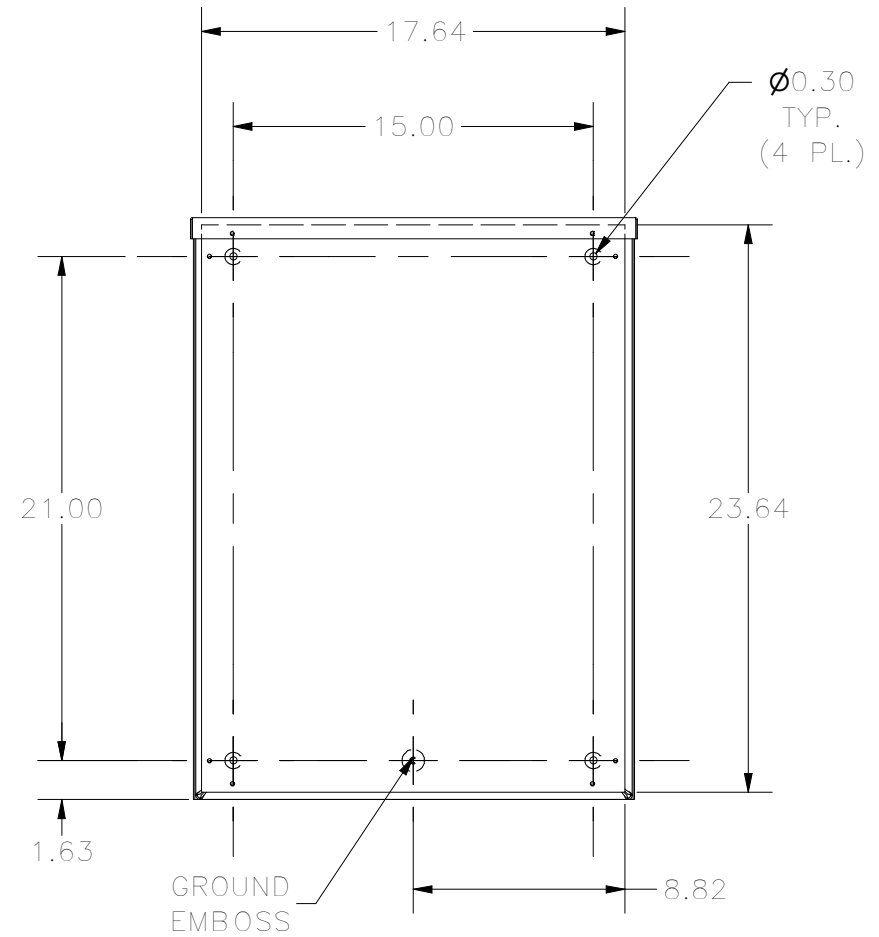

TOP VIEW

FRONT VIEW

8-32 X 3/8
COMBO HD.
SCREW
(2 PL.)

RIGHT VIEW

BACK VIEW

BOTTOM VIEW

PART #:182406NK
(DATA SUBJECT TO CHANGE WITHOUT NOTICE)
THIS DRAWING IS THE PROPERTY OF HUBBELL INC. WIEGMANN
ALL INFORMATION IS PROPRIETARY AND NOT TO BE DUPLICATED