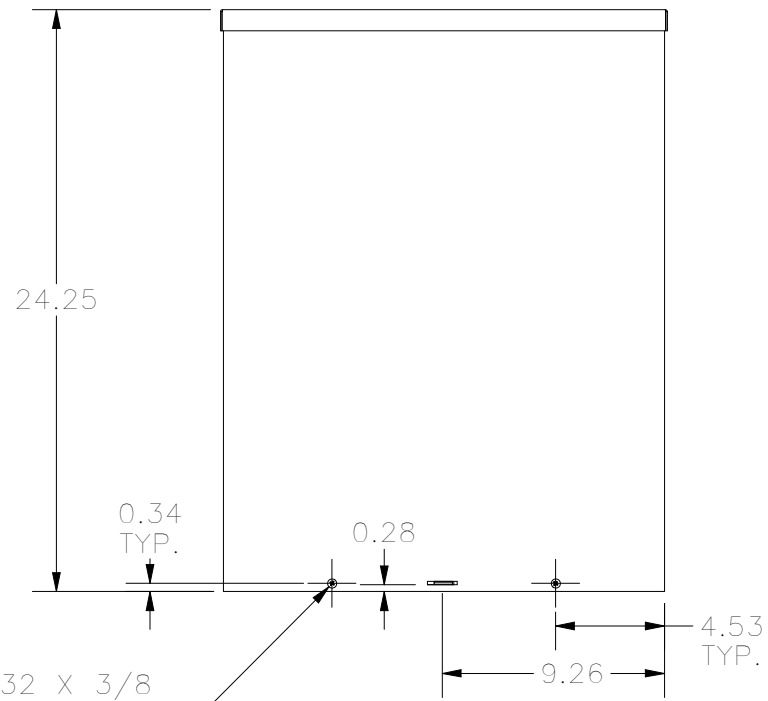

TOP VIEW

FRONT VIEW

8-32 X 3/8
COMBO HD.
SCREW
(2 PL.)

RIGHT VIEW

BACK VIEW

BOTTOM VIEW

PART #:182406NK
(DATA SUBJECT TO CHANGE WITHOUT NOTICE)
THIS DRAWING IS THE PROPERTY OF HUBBELL INC. WIEGMANN
ALL INFORMATION IS PROPRIETARY AND NOT TO BE DUPLICATED