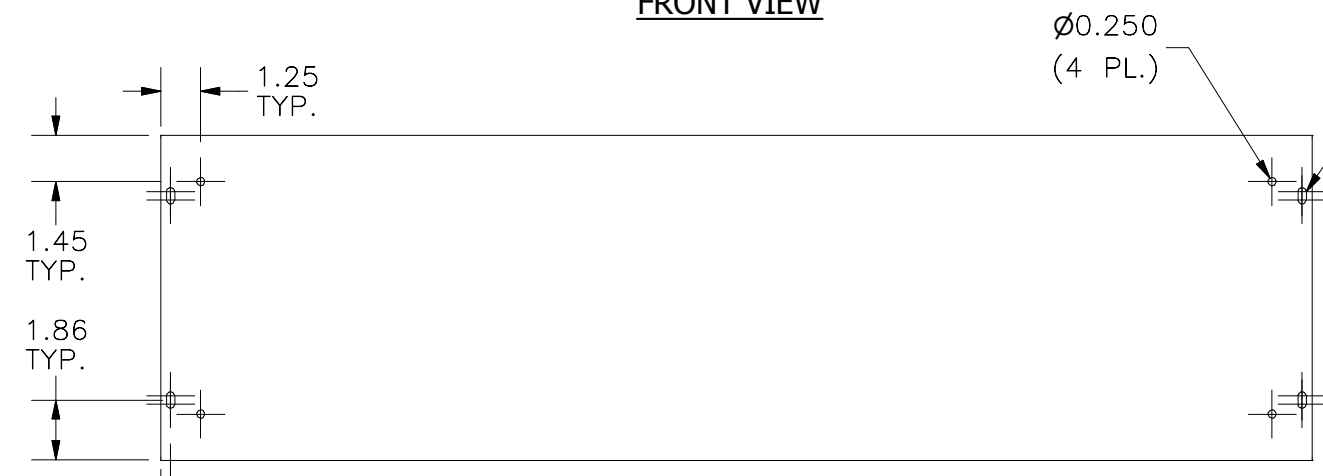

TOP VIEW

#10-32 X 3/8" SCREW,  
SELF-TAPPING (6 PL.)

FRONT VIEW

0.500 X 0.250  
SLOT (4 PL. PER SIDE)

RIGHT VIEW

BOTTOM VIEW

Ø0.250  
(4 PL.)

0.500 X 0.250  
SLOT (4 PL.)

PART#: S101036GNK  
(DATA SUBJECT TO CHANGE WITHOUT NOTICE)

THIS DRAWING IS PROPERTY OF HUBBELL INC. WIEGMANN  
ALL INFORMATION IS PROPRIETARY AND NOT TO BE DUPLICATED