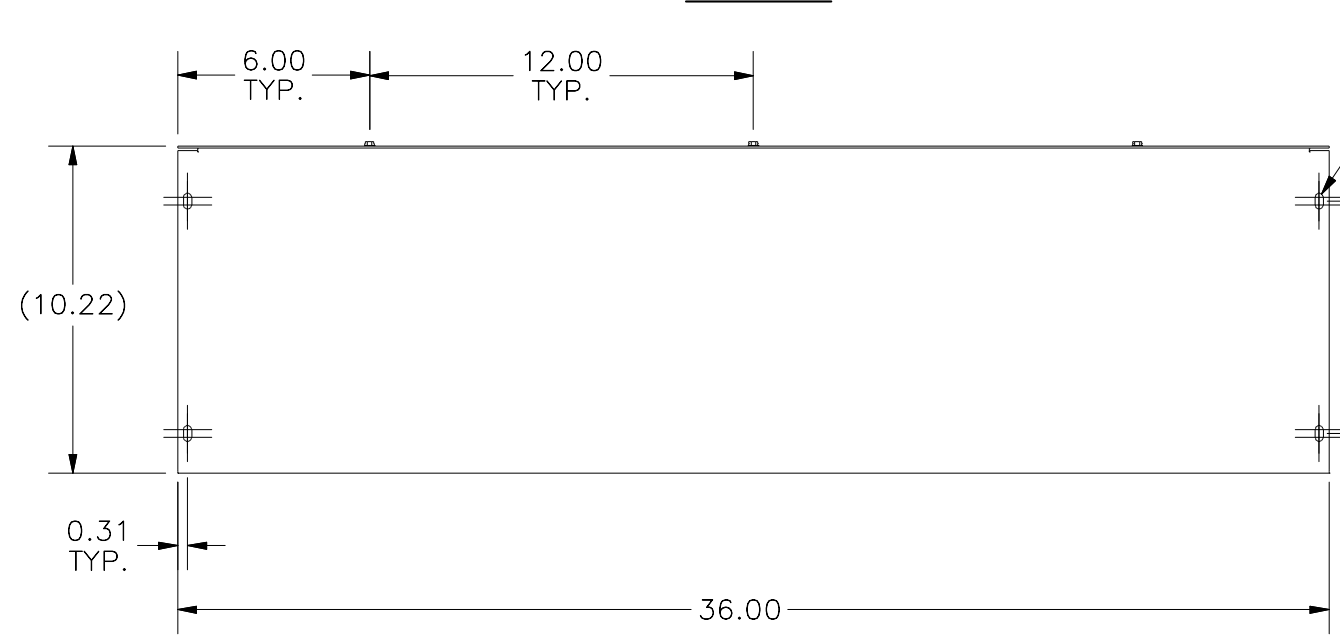

TOP VIEW

#10-32 X 3/8" SCREW,  
SELF-TAPPING (6 PL.)

FRONT VIEW

0.500 X 0.250  
SLOT (4 PL. PER SIDE)

RIGHT VIEW

BOTTOM VIEW

Ø0.250  
(4 PL.)

0.500 X 0.250  
SLOT (4 PL.)

PART#: S101036GNK  
(DATA SUBJECT TO CHANGE WITHOUT NOTICE)

THIS DRAWING IS PROPERTY OF HUBBELL INC. WIEGMANN  
ALL INFORMATION IS PROPRIETARY AND NOT TO BE DUPLICATED