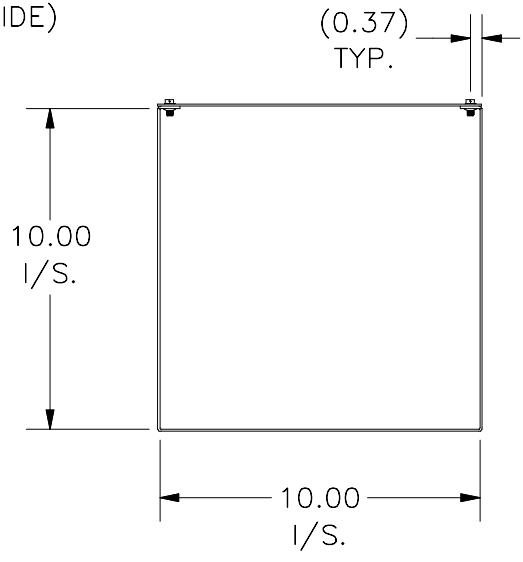

TOP VIEW

#10-32 X 3/8" SCREW,  
SELF-TAPPING (6 PL.)

FRONT VIEW

0.500 X 0.250  
SLOT (4 PL. PER SIDE)

RIGHT VIEW

BOTTOM VIEW

Ø0.250  
(4 PL.)

0.500 X 0.250  
SLOT (4 PL.)

PART#: S101036GNK  
(DATA SUBJECT TO CHANGE WITHOUT NOTICE)

THIS DRAWING IS PROPERTY OF HUBBELL INC. WIEGMANN  
ALL INFORMATION IS PROPRIETARY AND NOT TO BE DUPLICATED