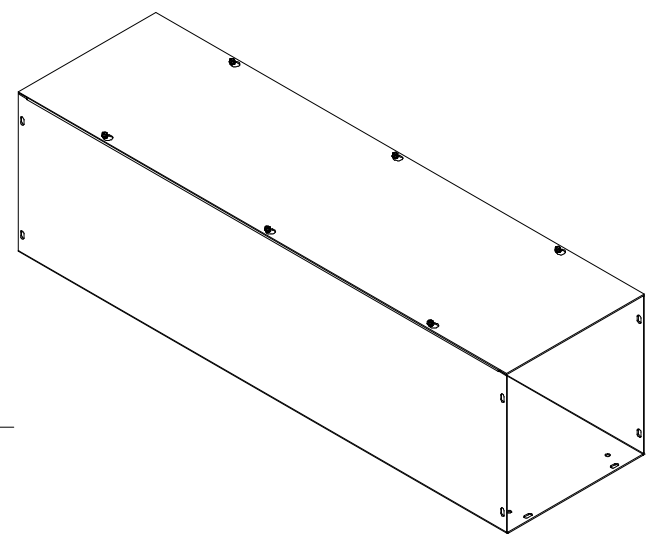

TOP VIEW

#10-32 X 3/8" SCREW,  
SELF-TAPPING (6 PL.)

FRONT VIEW

0.500 X 0.250  
SLOT (4 PL. PER SIDE)

RIGHT VIEW

BOTTOM VIEW

Ø0.250  
(4 PL.)

0.500 X 0.250  
SLOT (4 PL.)

PART#: S101036GNK  
(DATA SUBJECT TO CHANGE WITHOUT NOTICE)

THIS DRAWING IS PROPERTY OF HUBBELL INC. WIEGMANN  
ALL INFORMATION IS PROPRIETARY AND NOT TO BE DUPLICATED