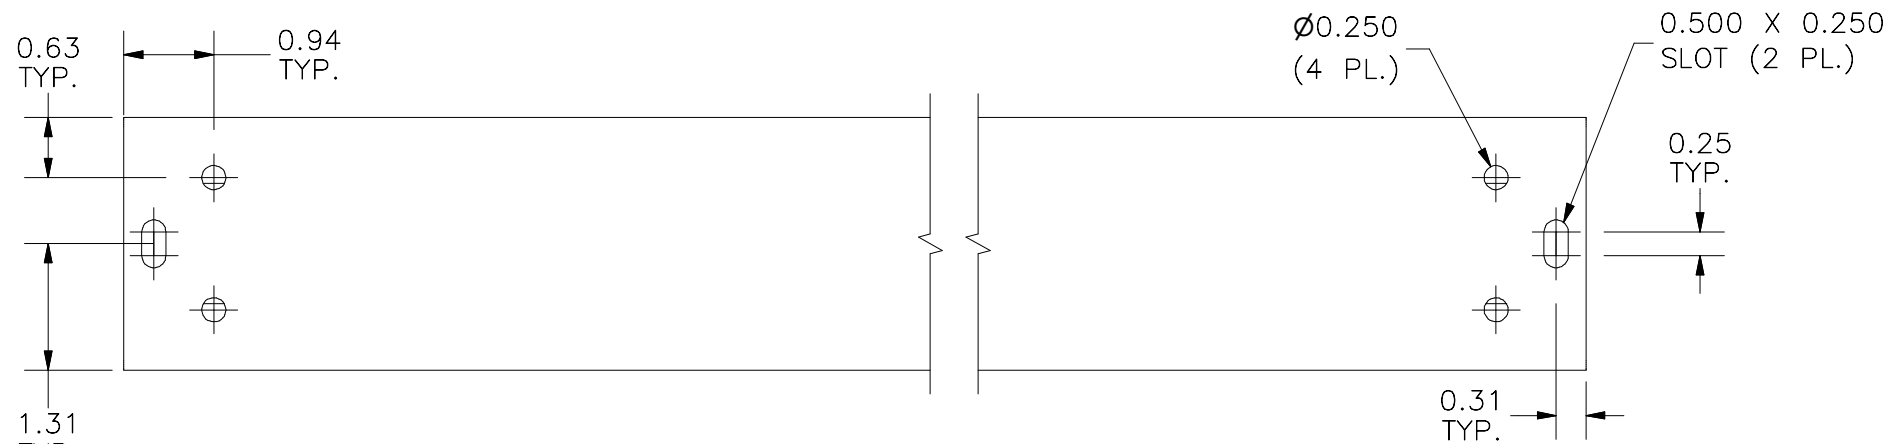

TOP VIEW

FRONT VIEW

RIGHT VIEW

BOTTOM VIEW

PART#: S2224GNK
 (DATA SUBJECT TO CHANGE WITHOUT NOTICE)

THIS DRAWING IS PROPERTY OF HUBBELL INC. WIEGMANN
 ALL INFORMATION IS PROPRIETARY AND NOT TO BE DUPLICATED