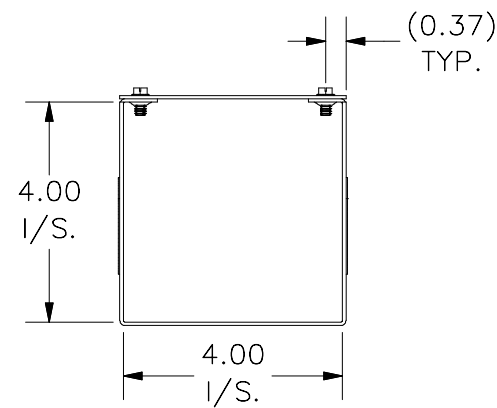

TOP VIEW

#10-32 X 3/8" SCREW,
SELF-TAPPING (4 PL.)

FRONT VIEW

RIGHT VIEW

DETAIL A
PATTERN DESCRIPTION (4 PL.)

- A) 3/4"-1" CONCENTRIC KO (2 PL.)
- B) 1/2"-3/4" CONCENTRIC KO (2 PL.)
- C) 1" SOLID KO
- D) 1 1/4" SOLID KO

BOTTOM VIEW

PART#: S4424G
(DATA SUBJECT TO CHANGE WITHOUT NOTICE)