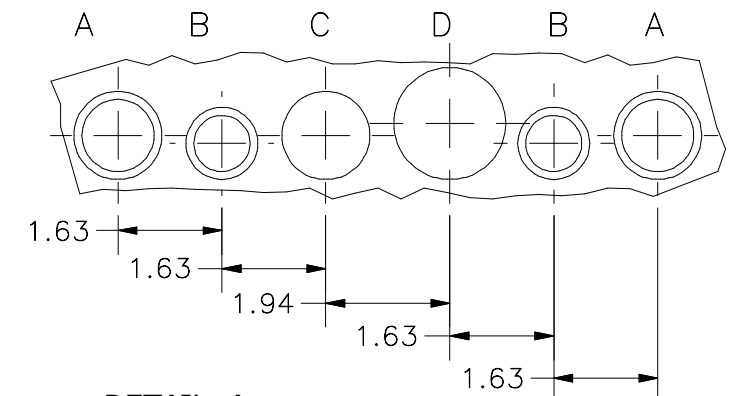

TOP VIEW

#10-32 X 3/8" SCREW,
SELF-TAPPING (4 PL.)

FRONT VIEW

RIGHT VIEW

DETAIL A
PATTERN DESCRIPTION (4 PL.)

- A) 3/4"-1" CONCENTRIC KO (2 PL.)
- B) 1/2"-3/4" CONCENTRIC KO (2 PL.)
- C) 1" SOLID KO
- D) 1 1/4" SOLID KO

BOTTOM VIEW

PART#: S4424G
(DATA SUBJECT TO CHANGE WITHOUT NOTICE)