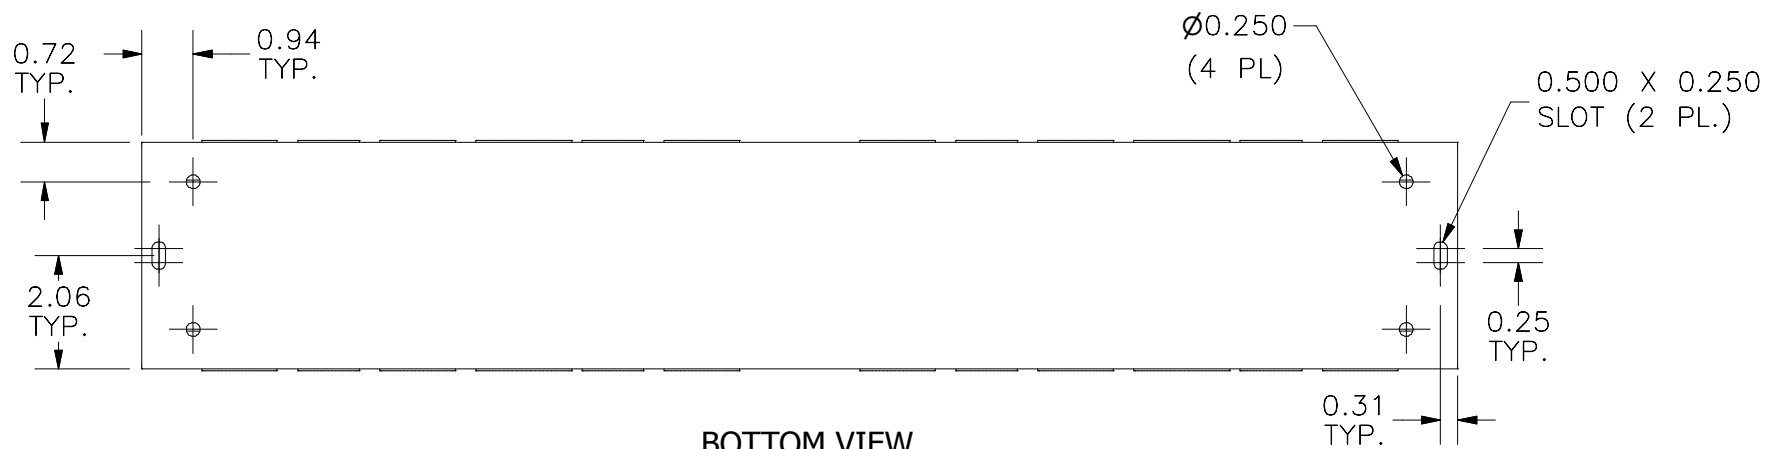

TOP VIEW

#10-32 X 3/8" SCREW,
SELF-TAPPING (4 PL.)

FRONT VIEW

RIGHT VIEW

DETAIL A
PATTERN DESCRIPTION (4 PL.)

- A) 3/4"-1" CONCENTRIC KO (2 PL.)
- B) 1/2"-3/4" CONCENTRIC KO (2 PL.)
- C) 1" SOLID KO
- D) 1 1/4" SOLID KO

BOTTOM VIEW

PART#: S4424G
(DATA SUBJECT TO CHANGE WITHOUT NOTICE)