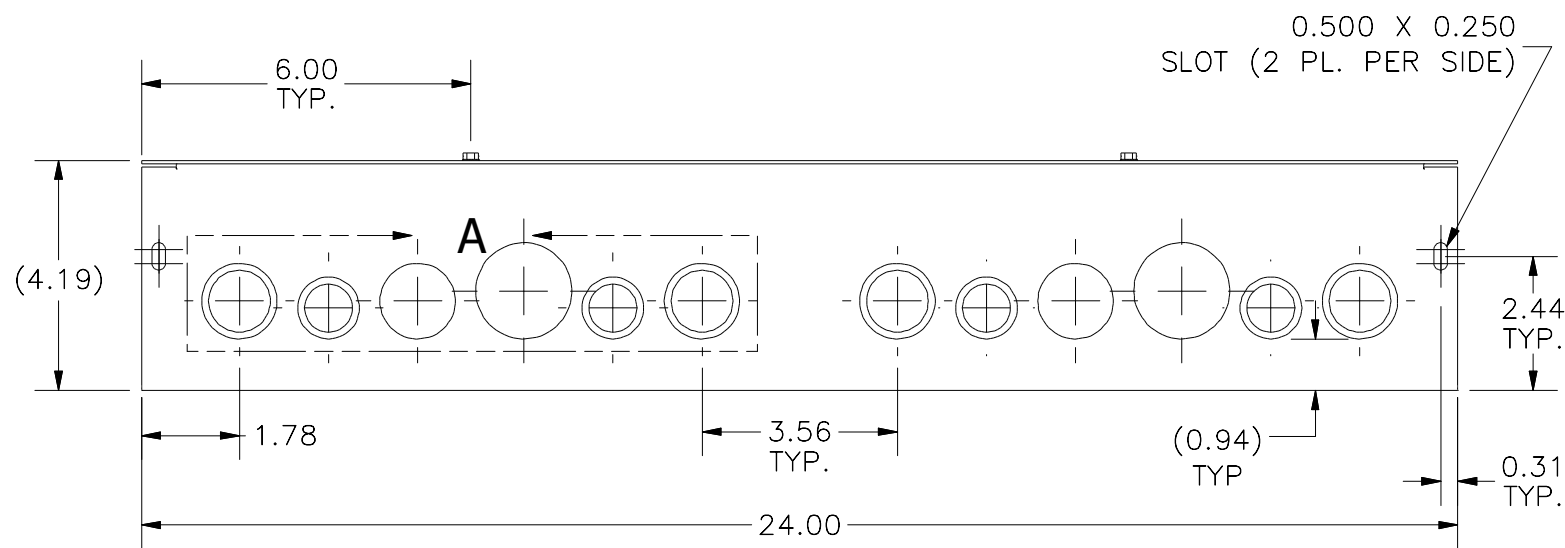

TOP VIEW

#10-32 X 3/8" SCREW,
SELF-TAPPING (4 PL.)

FRONT VIEW

RIGHT VIEW

DETAIL A
PATTERN DESCRIPTION (4 PL.)

- A) 3/4"-1" CONCENTRIC KO (2 PL.)
- B) 1/2"-3/4" CONCENTRIC KO (2 PL.)
- C) 1" SOLID KO
- D) 1 1/4" SOLID KO

BOTTOM VIEW

PART#: S4424G
(DATA SUBJECT TO CHANGE WITHOUT NOTICE)