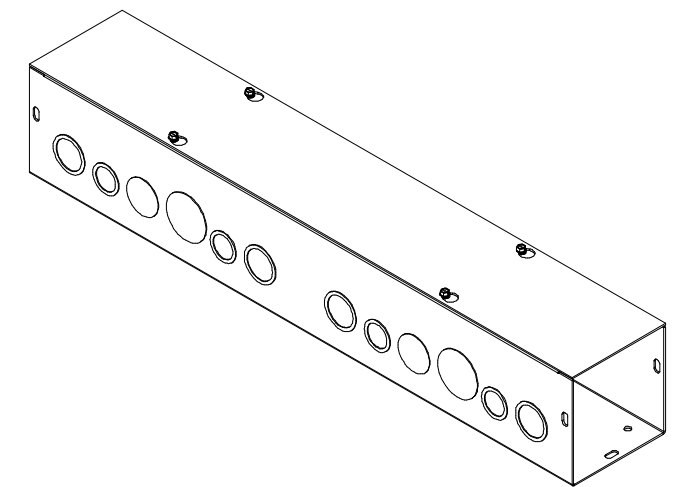

TOP VIEW

#10-32 X 3/8" SCREW,
SELF-TAPPING (4 PL.)

FRONT VIEW

RIGHT VIEW

DETAIL A
PATTERN DESCRIPTION (4 PL.)

- A) 3/4"-1" CONCENTRIC KO (2 PL.)
- B) 1/2"-3/4" CONCENTRIC KO (2 PL.)
- C) 1" SOLID KO
- D) 1 1/4" SOLID KO

BOTTOM VIEW

PART#: S4424G
(DATA SUBJECT TO CHANGE WITHOUT NOTICE)