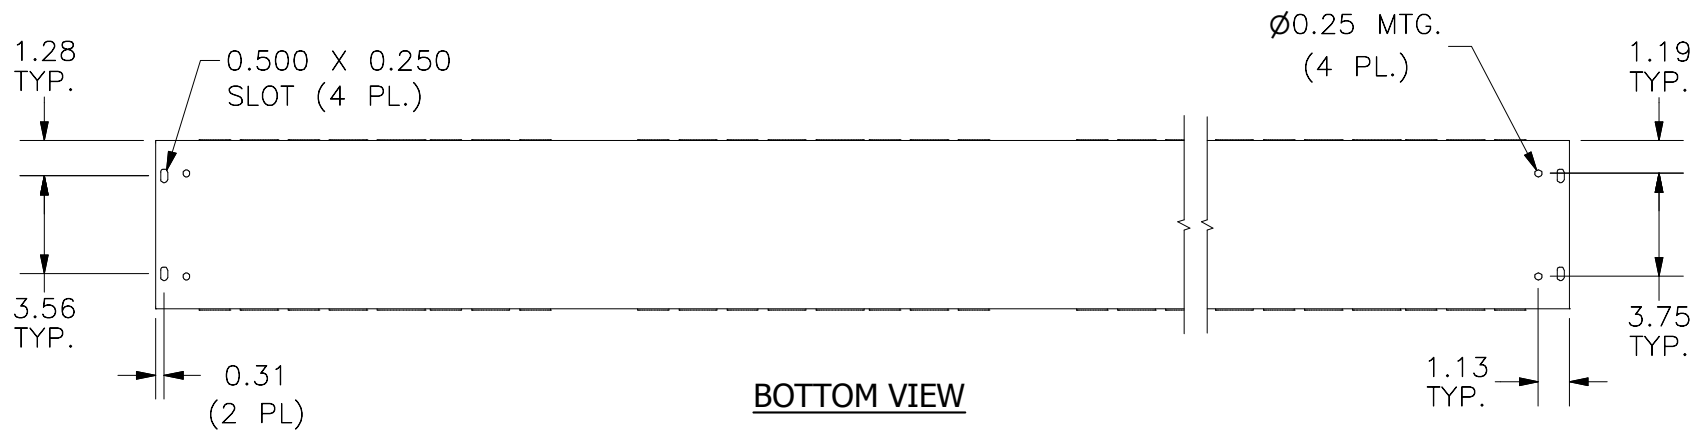

DETAIL A (6 PL. PER SIDE)
K.O. PATTERN DESCRIPTION

- A) 3/4"-1" CONCENTRIC KO (2 PL)
- B) 1/2"-3/4" CONCENTRIC KO (2 PL)
- C) 1" SOLID KO (1 PL)
- D) 1 1/4" SOLID KO (1 PL)
- E) 3/4" SOLID KO (2 PL)

PART#: S6696G
(DATA SUBJECT TO CHANGE WITHOUT NOTICE)