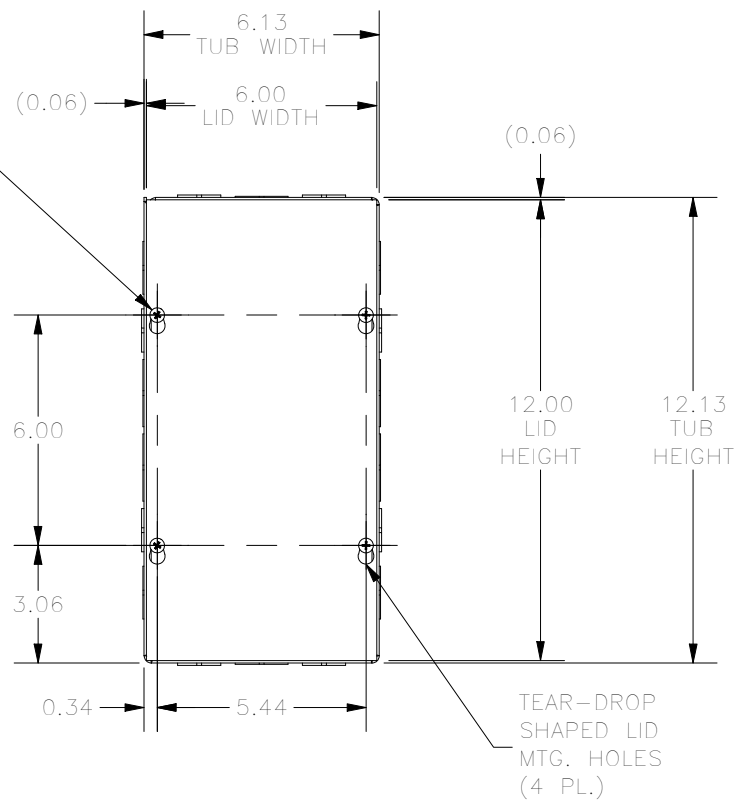

#8-32 X 3/8", TYPE 23, ZINC PLATED STEEL SELF TAPPING SCREW (4 PL.) (PACKAGED & SHIPPED WITH ENCL.) (NOT INSTALLED)

KNOCKOUT TABLE	
SIZE	DESCRIPTION
A	1/2" TO 3/4"
B	3/4 TO 1"
F	1" TO 1-1/4"

PART #:SC061206