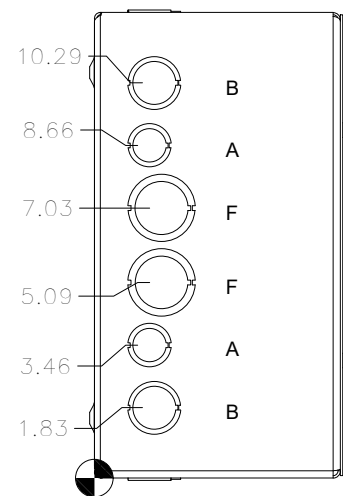

#8-32 X 3/8", TYPE 23, ZINC PLATED STEEL SELF TAPPING SCREW (4 PL.) (PACKAGED & SHIPPED WITH ENCL.) (NOT INSTALLED)

KNOCKOUT TABLE	
SIZE	DESCRIPTION
A	1/2" TO 3/4"
B	3/4 TO 1"
F	1" TO 1-1/4"

PART #:SC061206