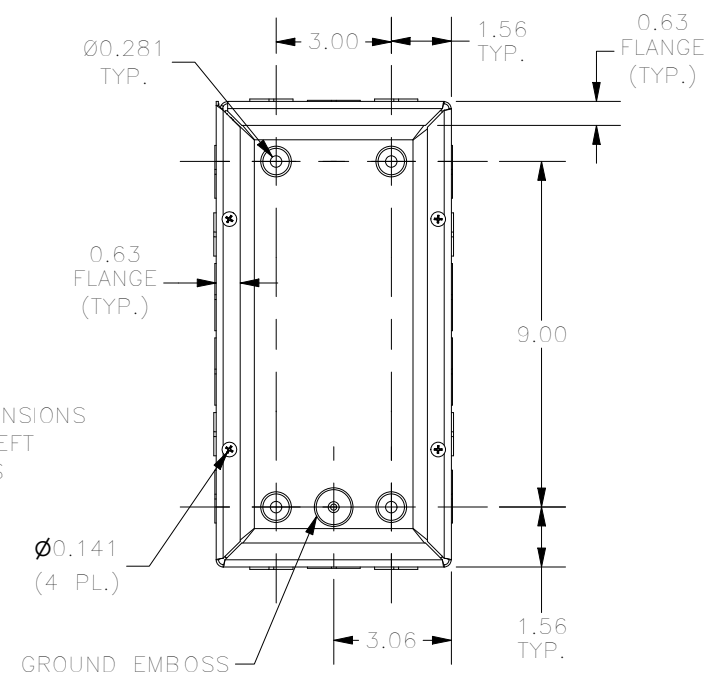

#8-32 X 3/8", TYPE 23, ZINC PLATED STEEL SELF TAPPING SCREW (4 PL.) (PACKAGED & SHIPPED WITH ENCL.) (NOT INSTALLED)

KNOCKOUT TABLE	
SIZE	DESCRIPTION
A	1/2" TO 3/4"
B	3/4 TO 1"
F	1" TO 1-1/4"

PART #:SC061206