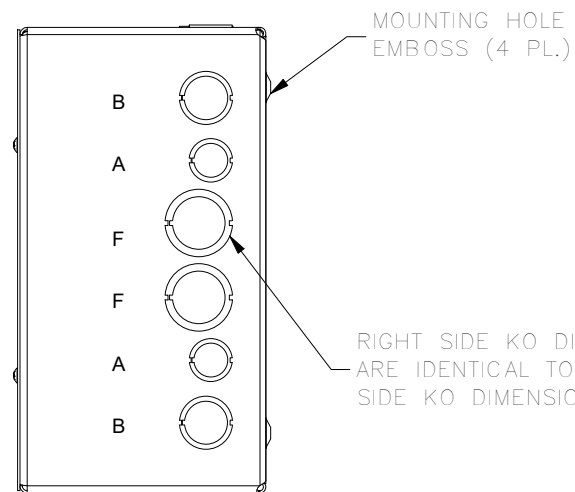

#8-32 X 3/8", TYPE 23, ZINC PLATED STEEL SELF TAPPING SCREW (4 PL.) (PACKAGED & SHIPPED WITH ENCL.) (NOT INSTALLED)

KNOCKOUT TABLE	
SIZE	DESCRIPTION
A	1/2" TO 3/4"
B	3/4 TO 1"
F	1" TO 1-1/4"

PART #:SC061206