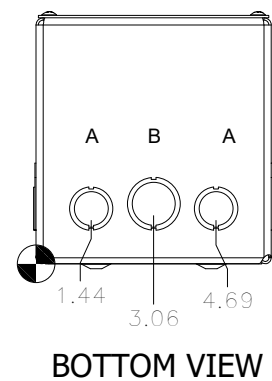

#8-32 X 3/8", TYPE 23, ZINC PLATED STEEL SELF TAPPING SCREW (4 PL.) (PACKAGED & SHIPPED WITH ENCL.) (NOT INSTALLED)

KNOCKOUT TABLE	
SIZE	DESCRIPTION
A	1/2" TO 3/4"
B	3/4 TO 1"
F	1" TO 1-1/4"

PART #:SC061206