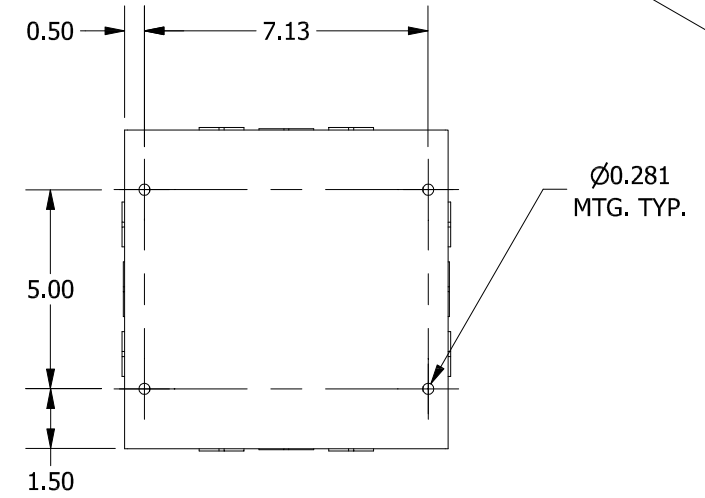

#8-32 X 3/8", TYPE 23,
SELF TAPPING
TRUSS HEAD SCREW (4 PL.)

TEAR-DROP SHAPED
MTG. HOLE IN LID
(4 PL.)

DETAIL A

RIGHT SIDE KO DIMENSIONS
ARE IDENTICAL TO LEFT
SIDE KO DIMENSIONS

Ø0.147
(4 PL.)

0.63
FLANGE
TYP.

8.00
TUB
HEIGHT

0.63
FLANGE
TYP.

LEFT SIDE VIEW

FRONT VIEW

RIGHT SIDE VIEW

FRONT VIEW LID REMOVED

BACK VIEW

BOTTOM VIEW

KNOCKOUT TABLE

SIZE	DESCRIPTION
A	1/2" TO 3/4"
F	1" TO 1-1/4"

PART#: SC080808G

(DATA SUBJECT TO CHANGE WITHOUT NOTICE)

THIS DRAWING IS PROPERTY OF HUBBELL INC. WIEGMANN
ALL INFORMATION IS PROPRIETARY AND NOT TO BE DUPLICATED