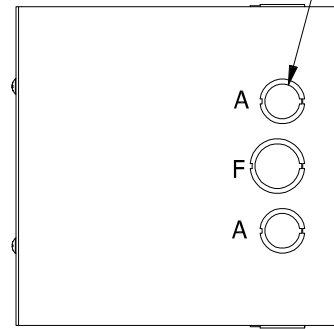

#8-32 X 3/8", TYPE 23,
SELF TAPPING
TRUSS HEAD SCREW (4 PL.)

TEAR-DROP SHAPED
MTG. HOLE IN LID
(4 PL.)

DETAIL A

RIGHT SIDE KO DIMENSIONS
ARE IDENTICAL TO LEFT
SIDE KO DIMENSIONS

Ø0.147
(4 PL.)

0.63
FLANGE
TYP.

8.00
TUB
HEIGHT

0.63
FLANGE
TYP.

LEFT SIDE VIEW

FRONT VIEW

RIGHT SIDE VIEW

FRONT VIEW LID REMOVED

BACK VIEW

BOTTOM VIEW

KNOCKOUT TABLE

SIZE	DESCRIPTION
A	1/2" TO 3/4"
F	1" TO 1-1/4"

PART#: SC080808G

(DATA SUBJECT TO CHANGE WITHOUT NOTICE)

THIS DRAWING IS PROPERTY OF HUBBELL INC. WIEGMANN
ALL INFORMATION IS PROPRIETARY AND NOT TO BE DUPLICATED