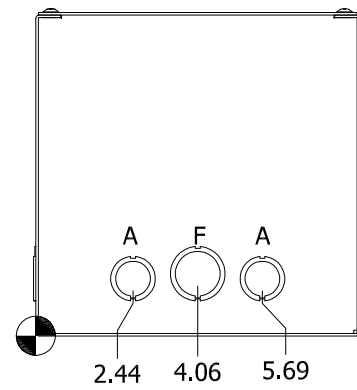

#8-32 X 3/8", TYPE 23,
SELF TAPPING
TRUSS HEAD SCREW (4 PL.)

TEAR-DROP SHAPED
MTG. HOLE IN LID
(4 PL.)

DETAIL A

RIGHT SIDE KO DIMENSIONS
ARE IDENTICAL TO LEFT
SIDE KO DIMENSIONS

Ø0.147
(4 PL.)

0.63
FLANGE
TYP.

8.00
TUB
HEIGHT

0.63
FLANGE
TYP.

LEFT SIDE VIEW

FRONT VIEW

RIGHT SIDE VIEW

FRONT VIEW LID REMOVED

BACK VIEW

BOTTOM VIEW

KNOCKOUT TABLE

SIZE	DESCRIPTION
A	1/2" TO 3/4"
F	1" TO 1-1/4"

PART#: SC080808G

(DATA SUBJECT TO CHANGE WITHOUT NOTICE)

THIS DRAWING IS PROPERTY OF HUBBELL INC. WIEGMANN
ALL INFORMATION IS PROPRIETARY AND NOT TO BE DUPLICATED