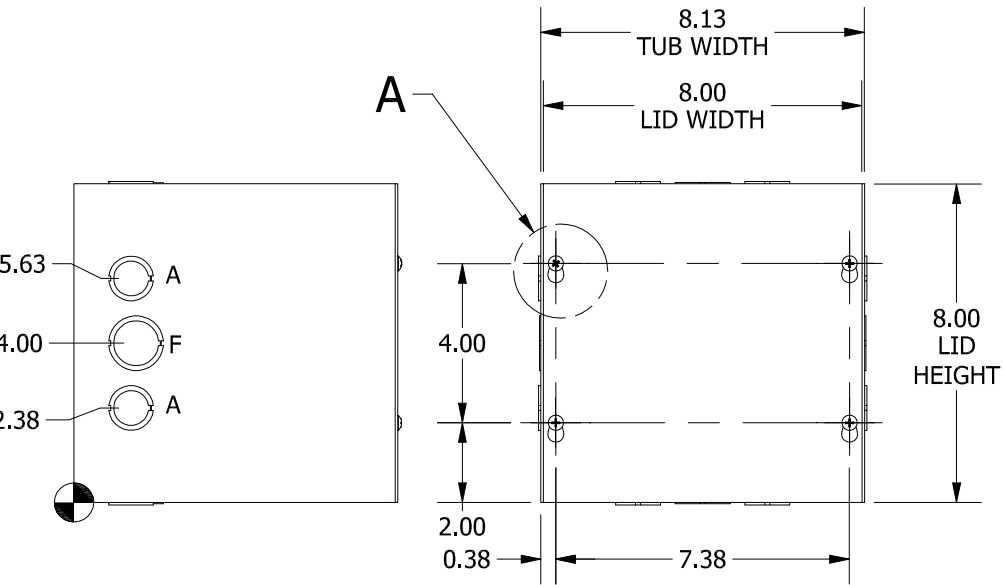

#8-32 X 3/8", TYPE 23,
SELF TAPPING
TRUSS HEAD SCREW (4 PL.)

TEAR-DROP SHAPED
MTG. HOLE IN LID
(4 PL.)

DETAIL A

RIGHT SIDE KO DIMENSIONS
ARE IDENTICAL TO LEFT
SIDE KO DIMENSIONS

Ø0.147
(4 PL.)

0.63
FLANGE
TYP.

8.00
TUB
HEIGHT

0.63
FLANGE
TYP.

LEFT SIDE VIEW

FRONT VIEW

RIGHT SIDE VIEW

FRONT VIEW LID REMOVED

BACK VIEW

BOTTOM VIEW

KNOCKOUT TABLE

SIZE	DESCRIPTION
A	1/2" TO 3/4"
F	1" TO 1-1/4"

PART#: SC080808G

(DATA SUBJECT TO CHANGE WITHOUT NOTICE)

THIS DRAWING IS PROPERTY OF HUBBELL INC. WIEGMANN
ALL INFORMATION IS PROPRIETARY AND NOT TO BE DUPLICATED