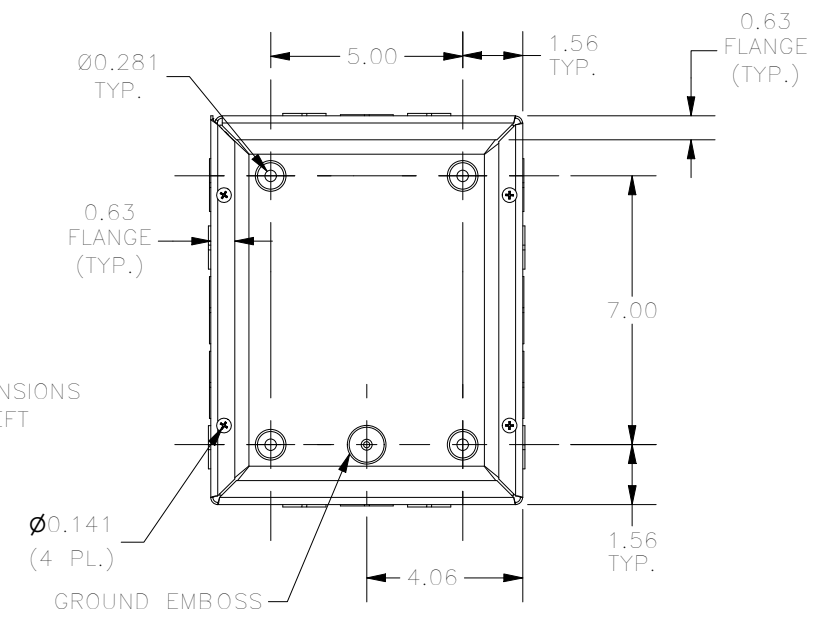

TOP VIEW

#8-32 X 3/8", TYPE 23, ZINC PLATED STEEL SELF TAPPING SCREW (4 PL.) (PACKAGED & SHIPPED WITH ENCL.) (NOT INSTALLED)

LEFT SIDE VIEW

FRONT VIEW

RIGHT SIDE VIEW

FRONT VIEW LID REMOVED

BOTTOM VIEW

KNOCKOUT TABLE	
SIZE	DESCRIPTION
A	1/2" TO 3/4"
B	3/4 TO 1"
F	1" TO 1-1/4"

PART #:SC081004

(DATA SUBJECT TO CHANGE WITHOUT NOTICE)

**THIS DRAWING IS THE PROPERTY OF HUBBELL INC. WIEGMANN
ALL INFORMATION IS PROPRIETARY AND NOT TO BE DUPLICATED**