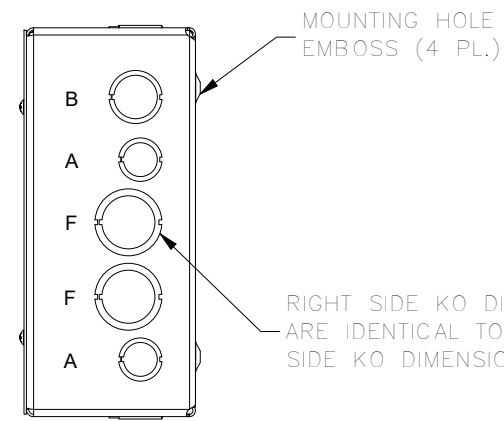

TOP VIEW

#8-32 X 3/8", TYPE 23, ZINC PLATED STEEL SELF TAPPING SCREW (4 PL.) (PACKAGED & SHIPPED WITH ENCL.) (NOT INSTALLED)

LEFT SIDE VIEW

FRONT VIEW

RIGHT SIDE VIEW

FRONT VIEW LID REMOVED

BOTTOM VIEW

KNOCKOUT TABLE	
SIZE	DESCRIPTION
A	1/2" TO 3/4"
B	3/4 TO 1"
F	1" TO 1-1/4"

PART #:SC081004

(DATA SUBJECT TO CHANGE WITHOUT NOTICE)

**THIS DRAWING IS THE PROPERTY OF HUBBELL INC. WIEGMANN
ALL INFORMATION IS PROPRIETARY AND NOT TO BE DUPLICATED**