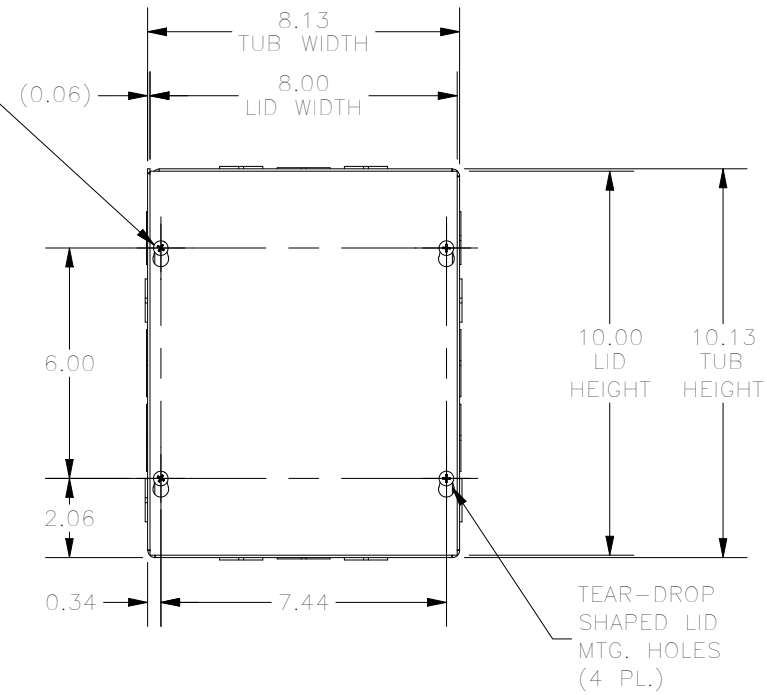

TOP VIEW

#8-32 X 3/8", TYPE 23, ZINC PLATED STEEL SELF TAPPING SCREW (4 PL.) (PACKAGED & SHIPPED WITH ENCL.) (NOT INSTALLED)

LEFT SIDE VIEW

FRONT VIEW

RIGHT SIDE VIEW

FRONT VIEW LID REMOVED

BOTTOM VIEW

KNOCKOUT TABLE	
SIZE	DESCRIPTION
A	1/2" TO 3/4"
B	3/4 TO 1"
F	1" TO 1-1/4"

PART #:SC081004

(DATA SUBJECT TO CHANGE WITHOUT NOTICE)

**THIS DRAWING IS THE PROPERTY OF HUBBELL INC. WIEGMANN
ALL INFORMATION IS PROPRIETARY AND NOT TO BE DUPLICATED**