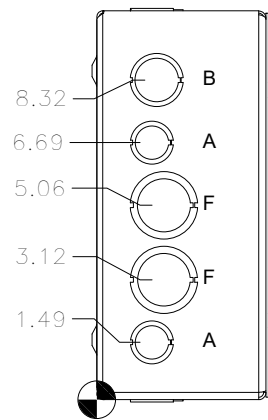

TOP VIEW

#8-32 X 3/8", TYPE 23, ZINC PLATED STEEL SELF TAPPING SCREW (4 PL.) (PACKAGED & SHIPPED WITH ENCL.) (NOT INSTALLED)

LEFT SIDE VIEW

FRONT VIEW

RIGHT SIDE VIEW

FRONT VIEW LID REMOVED

BOTTOM VIEW

KNOCKOUT TABLE	
SIZE	DESCRIPTION
A	1/2" TO 3/4"
B	3/4 TO 1"
F	1" TO 1-1/4"

PART #:SC081004

(DATA SUBJECT TO CHANGE WITHOUT NOTICE)

**THIS DRAWING IS THE PROPERTY OF HUBBELL INC. WIEGMANN
ALL INFORMATION IS PROPRIETARY AND NOT TO BE DUPLICATED**