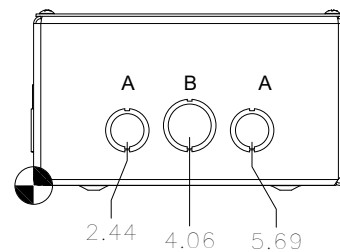

TOP VIEW

#8-32 X 3/8", TYPE 23, ZINC PLATED STEEL SELF TAPPING SCREW (4 PL.) (PACKAGED & SHIPPED WITH ENCL.) (NOT INSTALLED)

LEFT SIDE VIEW

FRONT VIEW

RIGHT SIDE VIEW

FRONT VIEW LID REMOVED

BOTTOM VIEW

KNOCKOUT TABLE	
SIZE	DESCRIPTION
A	1/2" TO 3/4"
B	3/4 TO 1"
F	1" TO 1-1/4"