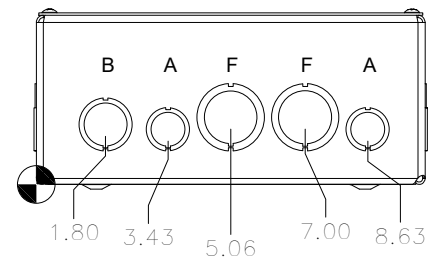

TOP VIEW

#8-32 X 3/8", TYPE 23, ZINC PLATED STEEL SELF TAPPING SCREW (4 PL.) (PACKAGED & SHIPPED WITH ENCL.) (NOT INSTALLED)

LEFT SIDE VIEW

FRONT VIEW

RIGHT SIDE VIEW

FRONT VIEW LID REMOVED

BOTTOM VIEW

KNOCKOUT TABLE	
SIZE	DESCRIPTION
A	1/2" TO 3/4"
B	3/4 TO 1"
F	1" TO 1-1/4"