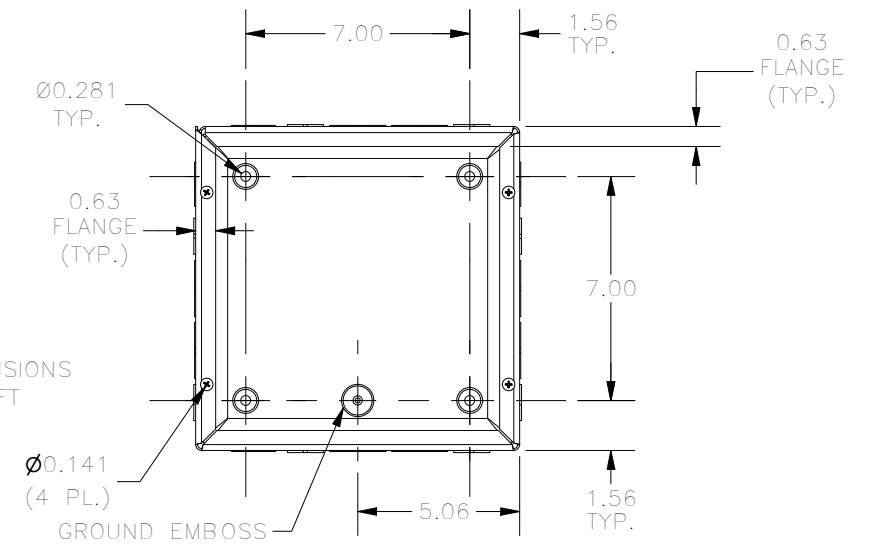

TOP VIEW

#8-32 X 3/8", TYPE 23, ZINC PLATED STEEL SELF TAPPING SCREW (4 PL.) (PACKAGED & SHIPPED WITH ENCL.) (NOT INSTALLED)

LEFT SIDE VIEW

FRONT VIEW

RIGHT SIDE VIEW

FRONT VIEW LID REMOVED

BOTTOM VIEW

KNOCKOUT TABLE	
SIZE	DESCRIPTION
A	1/2" TO 3/4"
B	3/4 TO 1"
F	1" TO 1-1/4"

PART #:SC101004

(DATA SUBJECT TO CHANGE WITHOUT NOTICE)

**THIS DRAWING IS THE PROPERTY OF HUBBELL INC. WIEGMANN
ALL INFORMATION IS PROPRIETARY AND NOT TO BE DUPLICATED**