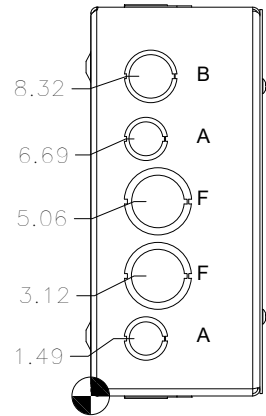

TOP VIEW

#8-32 X 3/8", TYPE 23, ZINC PLATED STEEL SELF TAPPING SCREW (4 PL.) (PACKAGED & SHIPPED WITH ENCL.) (NOT INSTALLED)

LEFT SIDE VIEW

FRONT VIEW

RIGHT SIDE VIEW

FRONT VIEW LID REMOVED

BOTTOM VIEW

KNOCKOUT TABLE	
SIZE	DESCRIPTION
A	1/2" TO 3/4"
B	3/4 TO 1"
F	1" TO 1-1/4"

PART #:SC101004

(DATA SUBJECT TO CHANGE WITHOUT NOTICE)

**THIS DRAWING IS THE PROPERTY OF HUBBELL INC. WIEGMANN
ALL INFORMATION IS PROPRIETARY AND NOT TO BE DUPLICATED**