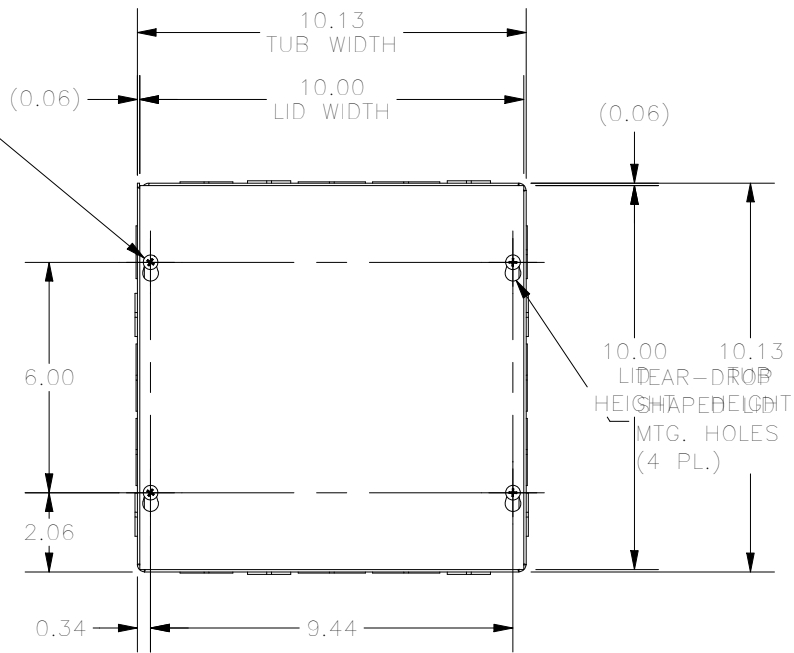

TOP VIEW

#8-32 X 3/8", TYPE 23, ZINC PLATED STEEL SELF TAPPING SCREW (4 PL.) (PACKAGED & SHIPPED WITH ENCL.) (NOT INSTALLED)

LEFT SIDE VIEW

FRONT VIEW

RIGHT SIDE VIEW

FRONT VIEW LID REMOVED

BOTTOM VIEW

KNOCKOUT TABLE	
SIZE	DESCRIPTION
A	1/2" TO 3/4"
B	3/4 TO 1"
F	1" TO 1-1/4"

PART #:SC101004

(DATA SUBJECT TO CHANGE WITHOUT NOTICE)

**THIS DRAWING IS THE PROPERTY OF HUBBELL INC. WIEGMANN
ALL INFORMATION IS PROPRIETARY AND NOT TO BE DUPLICATED**