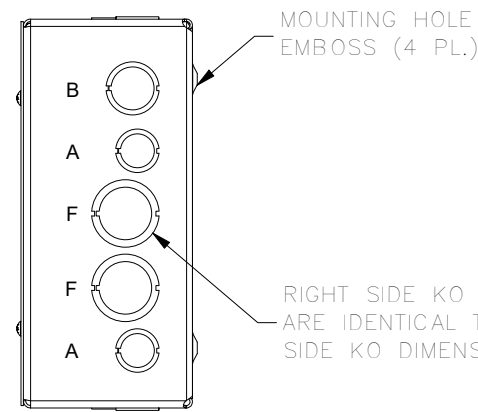

TOP VIEW

#8-32 X 3/8", TYPE 23, ZINC PLATED STEEL SELF TAPPING SCREW (4 PL.) (PACKAGED & SHIPPED WITH ENCL.) (NOT INSTALLED)

LEFT SIDE VIEW

FRONT VIEW

RIGHT SIDE VIEW

FRONT VIEW LID REMOVED

BOTTOM VIEW

KNOCKOUT TABLE	
SIZE	DESCRIPTION
A	1/2" TO 3/4"
B	3/4 TO 1"
F	1" TO 1-1/4"

PART #:SC101004

(DATA SUBJECT TO CHANGE WITHOUT NOTICE)

**THIS DRAWING IS THE PROPERTY OF HUBBELL INC. WIEGMANN
ALL INFORMATION IS PROPRIETARY AND NOT TO BE DUPLICATED**