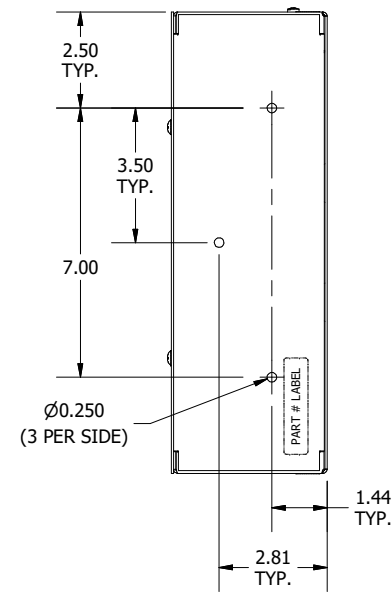

DETAIL A (6 PL.)
(STAB-IT™ INSTALLATION DETAIL)

#8-32 X 3/8" ZINC PLTD SELF-TAPPING SCREW (4 PL.) (NOT INSTALLED) (PACKAGED & SHIPPED W/ ENCL.)

PART #: SC121204NKSTRC
(DATA SUBJECT TO CHANGE WITHOUT NOTICE)