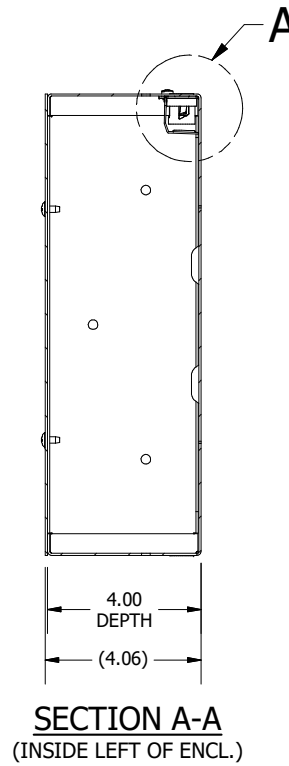

DETAIL A (6 PL.)
(STAB-IT™ INSTALLATION DETAIL)

#8-32 X 3/8" ZINC PLTD SELF-TAPPING SCREW (4 PL.) (NOT INSTALLED) (PACKAGED & SHIPPED W/ ENCL.)

PART #: SC121204NKSTRC
(DATA SUBJECT TO CHANGE WITHOUT NOTICE)