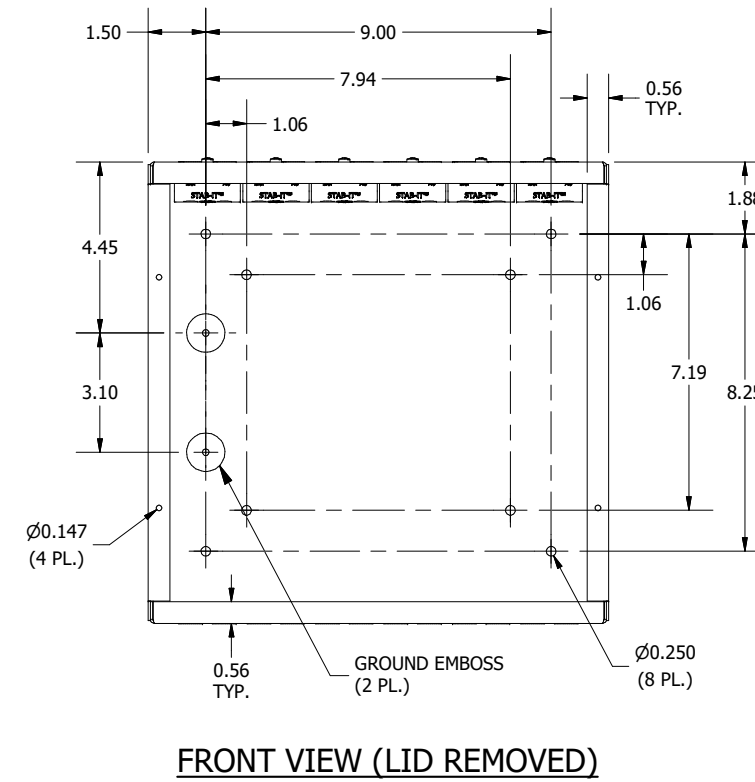

DETAIL A (6 PL.)
(STAB-IT™ INSTALLATION DETAIL)

#8-32 X 3/8" ZINC PLTD SELF-TAPPING SCREW (4 PL.) (NOT INSTALLED) (PACKAGED & SHIPPED W/ ENCL.)

PART #: SC121204NKSTRC
(DATA SUBJECT TO CHANGE WITHOUT NOTICE)