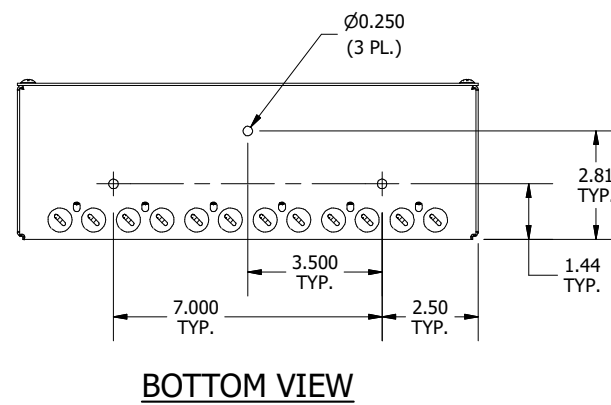

DETAIL A (6 PL.)
(STAB-IT™ INSTALLATION DETAIL)

#8-32 X 3/8" ZINC PLTD SELF-TAPPING SCREW (4 PL.) (NOT INSTALLED) (PACKAGED & SHIPPED W/ ENCL.)

PART #: SC121204NKSTRC
(DATA SUBJECT TO CHANGE WITHOUT NOTICE)