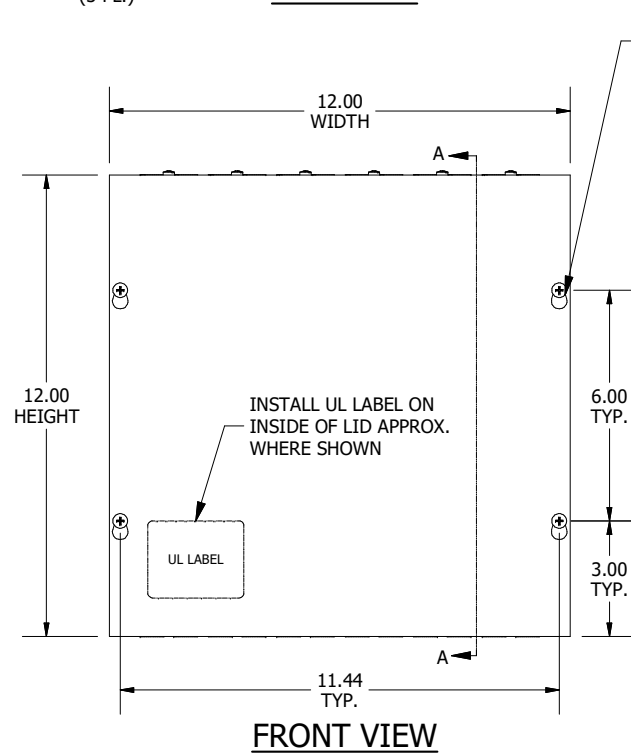

DETAIL A (6 PL.)
(STAB-IT™ INSTALLATION DETAIL)

#8-32 X 3/8" ZINC PLTD SELF-TAPPING SCREW (4 PL.) (NOT INSTALLED) (PACKAGED & SHIPPED W/ ENCL.)

PART #: SC121204NKSTRC
(DATA SUBJECT TO CHANGE WITHOUT NOTICE)