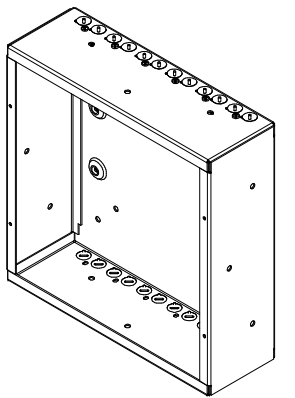

DETAIL A (6 PL.)
(STAB-IT™ INSTALLATION DETAIL)

#8-32 X 3/8" ZINC PLTD SELF-TAPPING SCREW (4 PL.) (NOT INSTALLED) (PACKAGED & SHIPPED W/ ENCL.)

PART #: SC121204NKSTRC
(DATA SUBJECT TO CHANGE WITHOUT NOTICE)