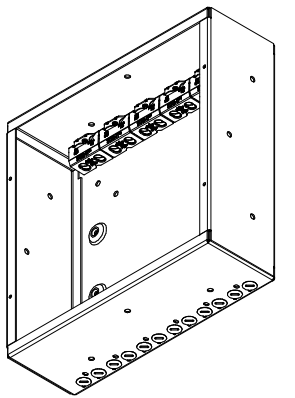

DETAIL A (6 PL.)
(STAB-IT™ INSTALLATION DETAIL)

#8-32 X 3/8" ZINC PLTD SELF-TAPPING SCREW (4 PL.) (NOT INSTALLED) (PACKAGED & SHIPPED W/ ENCL.)

PART #: SC121204NKSTRC
(DATA SUBJECT TO CHANGE WITHOUT NOTICE)