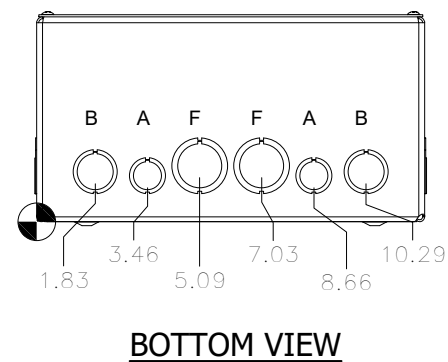

LEFT SIDE VIEW

RIGHT SIDE VIEW

KNOCKOUT TABLE	
SIZE	DESCRIPTION
A	1/2" TO 3/4"
B	3/4 TO 1"
F	1" TO 1-1/4"

PART #:SC121206
 (DATA SUBJECT TO CHANGE WITHOUT NOTICE)
 THIS DRAWING IS THE PROPERTY OF HUBBELL INC. WIEGMANN
 ALL INFORMATION IS PROPRIETARY AND NOT TO BE DUPLICATED