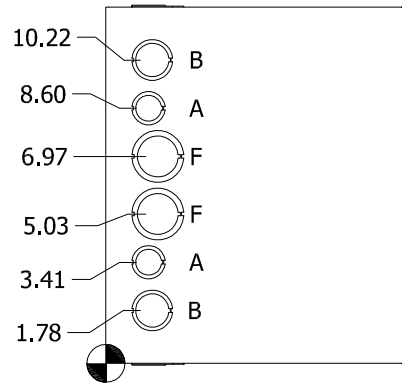

#8-32 X 3/8", TYPE 23,
SELF TAPPING
TRUSS HEAD SCREW (4 PL.)

TEAR-DROP SHAPED
MTG. HOLE IN LID
(4 PL.)

DETAIL A

TOP VIEW

RIGHT SIDE KO DIMENSIONS
ARE IDENTICAL TO LEFT
SIDE KO DIMENSIONS

Ø0.147
(4 PL.)

0.63
FLANGE
TYP.

0.63
FLANGE
TYP.

FRONT VIEW LID REMOVED

Ø0.281
MTG. TYP.

BACK VIEW

LEFT SIDE VIEW

FRONT VIEW

RIGHT SIDE VIEW

BOTTOM VIEW

KNOCKOUT TABLE	
SIZE	DESCRIPTION
A	1/2" TO 3/4"
B	3/4 TO 1"
F	1" TO 1-1/4"

PART#: SC121210

(DATA SUBJECT TO CHANGE WITHOUT NOTICE)

THIS DRAWING IS PROPERTY OF HUBBELL INC. WIEGMANN
ALL INFORMATION IS PROPRIETARY AND NOT TO BE DUPLICATED