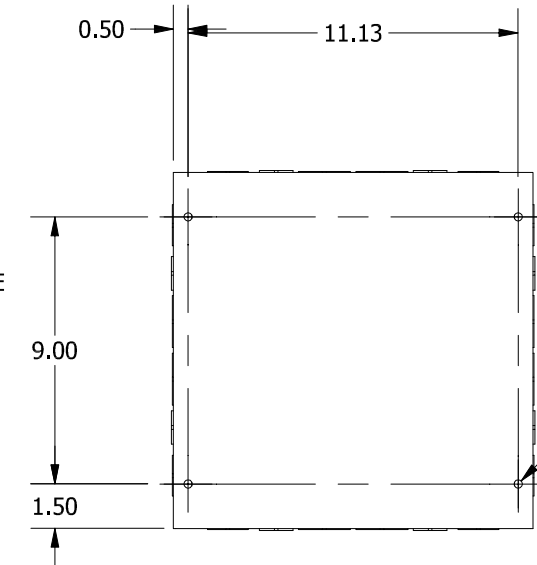

#8-32 X 3/8", TYPE 23,
SELF TAPPING
TRUSS HEAD SCREW (4 PL.)

TEAR-DROP SHAPED
MTG. HOLE IN LID
(4 PL.)

DETAIL A

TOP VIEW

RIGHT SIDE KO DIMENSIONS
ARE IDENTICAL TO LEFT
SIDE KO DIMENSIONS

Ø0.147
(4 PL.)

0.63
FLANGE
TYP.

0.63
FLANGE
TYP.

FRONT VIEW LID REMOVED

Ø0.281
MTG. TYP.

BACK VIEW

LEFT SIDE VIEW

FRONT VIEW

RIGHT SIDE VIEW

BOTTOM VIEW

KNOCKOUT TABLE	
SIZE	DESCRIPTION
A	1/2" TO 3/4"
B	3/4 TO 1"
F	1" TO 1-1/4"

PART#: SC121210

(DATA SUBJECT TO CHANGE WITHOUT NOTICE)

THIS DRAWING IS PROPERTY OF HUBBELL INC. WIEGMANN
ALL INFORMATION IS PROPRIETARY AND NOT TO BE DUPLICATED