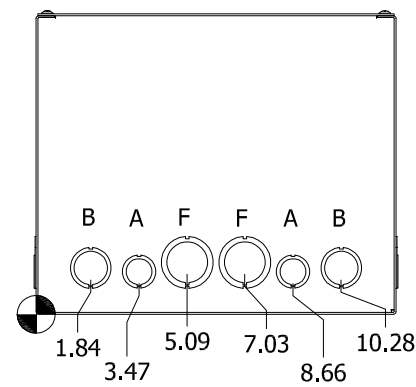

#8-32 X 3/8", TYPE 23,
SELF TAPPING
TRUSS HEAD SCREW (4 PL.)

TEAR-DROP SHAPED
MTG. HOLE IN LID
(4 PL.)

DETAIL A

TOP VIEW

RIGHT SIDE KO DIMENSIONS
ARE IDENTICAL TO LEFT
SIDE KO DIMENSIONS

Ø0.147
(4 PL.)

0.63
FLANGE
TYP.

0.63
FLANGE
TYP.

FRONT VIEW LID REMOVED

Ø0.281
MTG. TYP.

BACK VIEW

LEFT SIDE VIEW

FRONT VIEW

RIGHT SIDE VIEW

BOTTOM VIEW

KNOCKOUT TABLE	
SIZE	DESCRIPTION
A	1/2" TO 3/4"
B	3/4 TO 1"
F	1" TO 1-1/4"

PART#: SC121210

(DATA SUBJECT TO CHANGE WITHOUT NOTICE)

THIS DRAWING IS PROPERTY OF HUBBELL INC. WIEGMANN
ALL INFORMATION IS PROPRIETARY AND NOT TO BE DUPLICATED