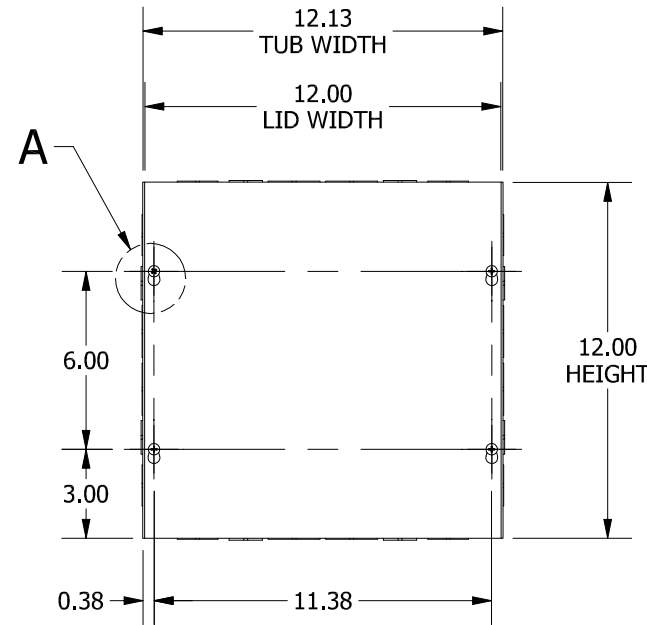

#8-32 X 3/8", TYPE 23,
SELF TAPPING
TRUSS HEAD SCREW (4 PL.)

TEAR-DROP SHAPED
MTG. HOLE IN LID
(4 PL.)

DETAIL A

TOP VIEW

RIGHT SIDE KO DIMENSIONS
ARE IDENTICAL TO LEFT
SIDE KO DIMENSIONS

Ø0.147
(4 PL.)

0.63
FLANGE
TYP.

0.63
FLANGE
TYP.

FRONT VIEW LID REMOVED

Ø0.281
MTG. TYP.

BACK VIEW

LEFT SIDE VIEW

FRONT VIEW

RIGHT SIDE VIEW

BOTTOM VIEW

KNOCKOUT TABLE	
SIZE	DESCRIPTION
A	1/2" TO 3/4"
B	3/4 TO 1"
F	1" TO 1-1/4"

PART#: SC121210

(DATA SUBJECT TO CHANGE WITHOUT NOTICE)

THIS DRAWING IS PROPERTY OF HUBBELL INC. WIEGMANN
ALL INFORMATION IS PROPRIETARY AND NOT TO BE DUPLICATED