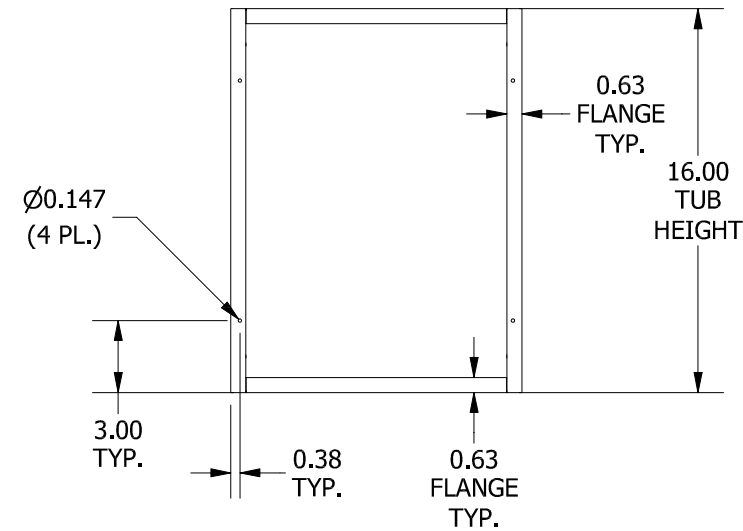

TOP VIEW

#8-32 X 3/8", TYPE 23,
SELF TAPPING
TRUSS HEAD SCREW (4 PL.)

TEAR-DROP SHAPED
MTG. HOLE IN LID
(4 PL.)

DETAIL A

FRONT VIEW

RIGHT SIDE VIEW

FRONT VIEW LID REMOVED

BACK VIEW

LEFT SIDE VIEW

BOTTOM VIEW

PART#: SC121608GNK
(DATA SUBJECT TO CHANGE WITHOUT NOTICE)

THIS DRAWING IS PROPERTY OF HUBBELL INC. WIEGMANN
ALL INFORMATION IS PROPRIETARY AND NOT TO BE DUPLICATED