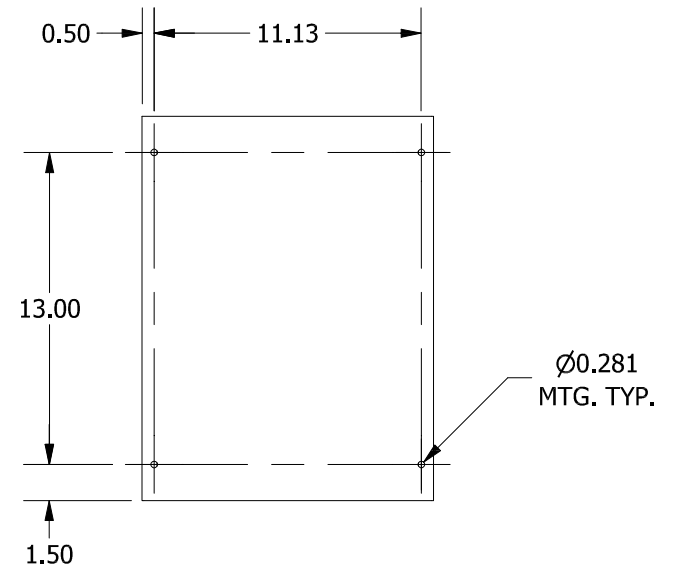

TOP VIEW

#8-32 X 3/8", TYPE 23,
SELF TAPPING
TRUSS HEAD SCREW (4 PL.)

TEAR-DROP SHAPED
MTG. HOLE IN LID
(4 PL.)

DETAIL A

FRONT VIEW

RIGHT SIDE VIEW

FRONT VIEW LID REMOVED

BACK VIEW

LEFT SIDE VIEW

BOTTOM VIEW

PART#: SC121608GNK
(DATA SUBJECT TO CHANGE WITHOUT NOTICE)

THIS DRAWING IS PROPERTY OF HUBBELL INC. WIEGMANN
ALL INFORMATION IS PROPRIETARY AND NOT TO BE DUPLICATED