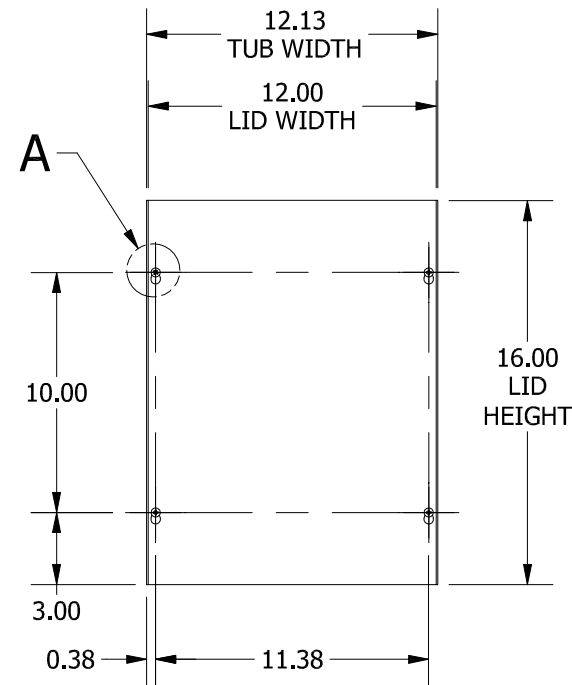

TOP VIEW

#8-32 X 3/8", TYPE 23,
SELF TAPPING
TRUSS HEAD SCREW (4 PL.)

TEAR-DROP SHAPED
MTG. HOLE IN LID
(4 PL.)

DETAIL A

FRONT VIEW

RIGHT SIDE VIEW

FRONT VIEW LID REMOVED

BACK VIEW

LEFT SIDE VIEW

BOTTOM VIEW

PART#: SC121608GNK
(DATA SUBJECT TO CHANGE WITHOUT NOTICE)

THIS DRAWING IS PROPERTY OF HUBBELL INC. WIEGMANN
ALL INFORMATION IS PROPRIETARY AND NOT TO BE DUPLICATED