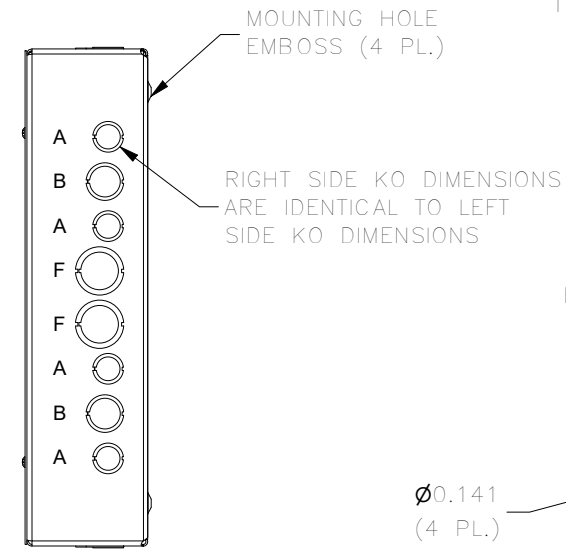

#8-32 X 3/8", TYPE 23, ZINC PLATED STEEL SELF TAPPING SCREW (4 PL.) (PACKAGED & SHIPPED WITH ENCL.) (NOT INSTALLED)

KNOCKOUT TABLE	
SIZE	DESCRIPTION
A	1/2" TO 3/4"
B	3/4 TO 1"
F	1" TO 1-1/4"

**PART #:SC121804**  
 (DATA SUBJECT TO CHANGE WITHOUT NOTICE)  
 THIS DRAWING IS THE PROPERTY OF HUBBELL INC. WIEGMANN  
 ALL INFORMATION IS PROPRIETARY AND NOT TO BE DUPLICATED