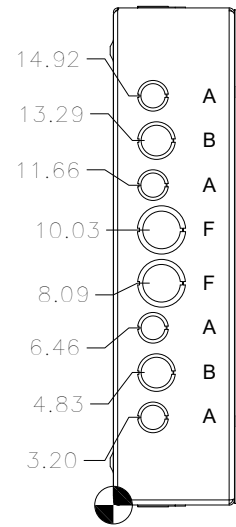

#8-32 X 3/8", TYPE 23, ZINC PLATED STEEL SELF TAPPING SCREW (4 PL.) (PACKAGED & SHIPPED WITH ENCL.) (NOT INSTALLED)

KNOCKOUT TABLE	
SIZE	DESCRIPTION
A	1/2" TO 3/4"
B	3/4 TO 1"
F	1" TO 1-1/4"

**PART #:SC121804**  
 (DATA SUBJECT TO CHANGE WITHOUT NOTICE)  
 THIS DRAWING IS THE PROPERTY OF HUBBELL INC. WIEGMANN  
 ALL INFORMATION IS PROPRIETARY AND NOT TO BE DUPLICATED