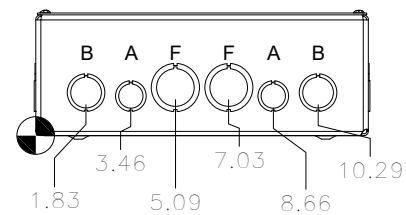

#8-32 X 3/8", TYPE 23, ZINC PLATED STEEL SELF TAPPING SCREW (4 PL.) (PACKAGED & SHIPPED WITH ENCL.) (NOT INSTALLED)

KNOCKOUT TABLE	
SIZE	DESCRIPTION
A	1/2" TO 3/4"
B	3/4 TO 1"
F	1" TO 1-1/4"

**PART #:SC121804**  
 (DATA SUBJECT TO CHANGE WITHOUT NOTICE)  
 THIS DRAWING IS THE PROPERTY OF HUBBELL INC. WIEGMANN  
 ALL INFORMATION IS PROPRIETARY AND NOT TO BE DUPLICATED