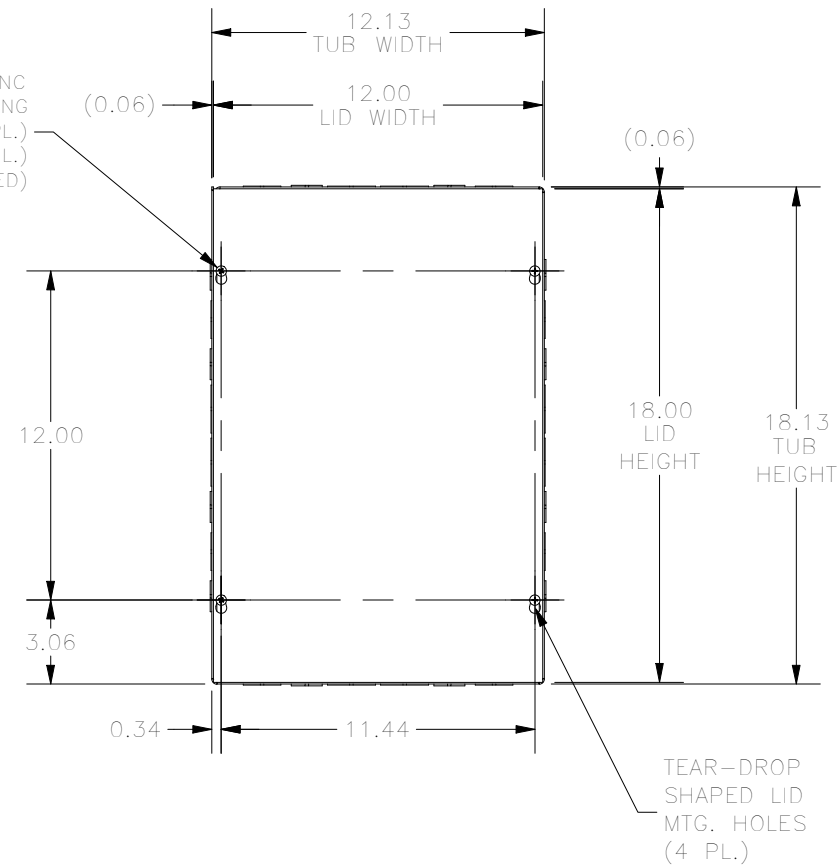

#8-32 X 3/8", TYPE 23, ZINC PLATED STEEL SELF TAPPING SCREW (4 PL.) (PACKAGED & SHIPPED WITH ENCL.) (NOT INSTALLED)

KNOCKOUT TABLE	
SIZE	DESCRIPTION
A	1/2" TO 3/4"
B	3/4 TO 1"
F	1" TO 1-1/4"

**PART #:SC121804**  
 (DATA SUBJECT TO CHANGE WITHOUT NOTICE)  
 THIS DRAWING IS THE PROPERTY OF HUBBELL INC. WIEGMANN  
 ALL INFORMATION IS PROPRIETARY AND NOT TO BE DUPLICATED