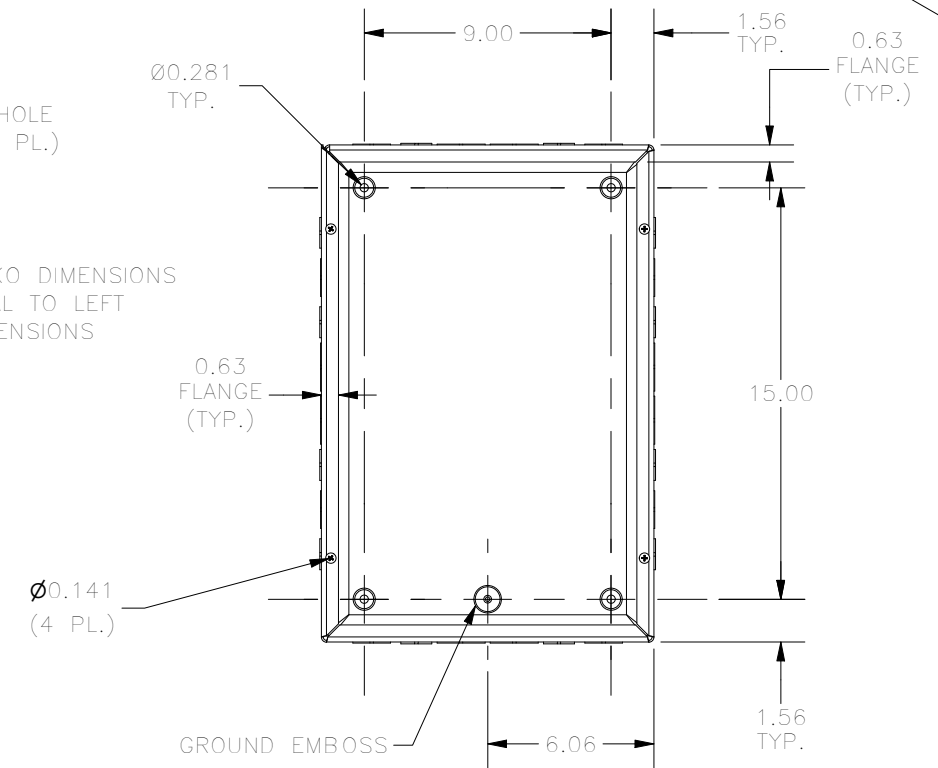

#8-32 X 3/8", TYPE 23, ZINC PLATED STEEL SELF TAPPING SCREW (4 PL.) (PACKAGED & SHIPPED WITH ENCL.) (NOT INSTALLED)

KNOCKOUT TABLE	
SIZE	DESCRIPTION
A	1/2" TO 3/4"
B	3/4 TO 1"
F	1" TO 1-1/4"

**PART #:SC121804**  
 (DATA SUBJECT TO CHANGE WITHOUT NOTICE)  
 THIS DRAWING IS THE PROPERTY OF HUBBELL INC. WIEGMANN  
 ALL INFORMATION IS PROPRIETARY AND NOT TO BE DUPLICATED