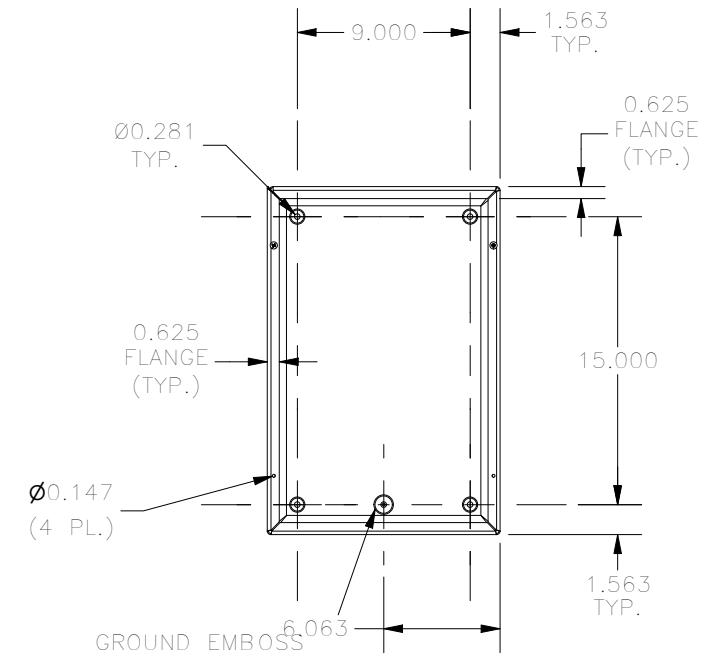

TOP VIEW

#8-32 X 3/8" ZINC PLATED,
TYPE 23 SELF TAPPING,
COMBINATION TRUSS HEAD
SCREW (4 PL.)

LEFT SIDE VIEW

FRONT VIEW

BOTTOM VIEW

RIGHT SIDE VIEW

FRONT VIEW LID REMOVED

PART #:SC121806NK
 (DATA SUBJECT TO CHANGE WITHOUT NOTICE)
 THIS DRAWING IS THE PROPERTY OF HUBBELL INC. WIEGMANN
 ALL INFORMATION IS PROPRIETARY AND NOT TO BE DUPLICATED