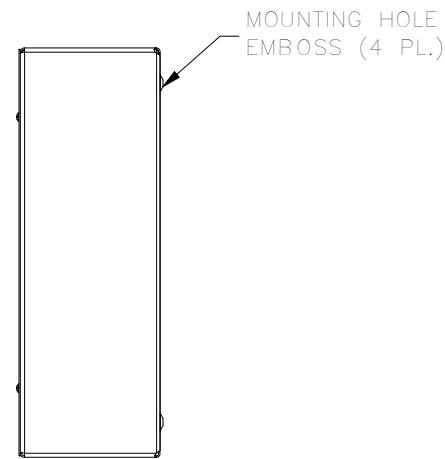

TOP VIEW

#8-32 X 3/8" ZINC PLATED,
TYPE 23 SELF TAPPING,
COMBINATION TRUSS HEAD
SCREW (4 PL.)

LEFT SIDE VIEW

FRONT VIEW

BOTTOM VIEW

RIGHT SIDE VIEW

FRONT VIEW LID REMOVED

PART #:SC121806NK
 (DATA SUBJECT TO CHANGE WITHOUT NOTICE)
 THIS DRAWING IS THE PROPERTY OF HUBBELL INC. WIEGMANN
 ALL INFORMATION IS PROPRIETARY AND NOT TO BE DUPLICATED