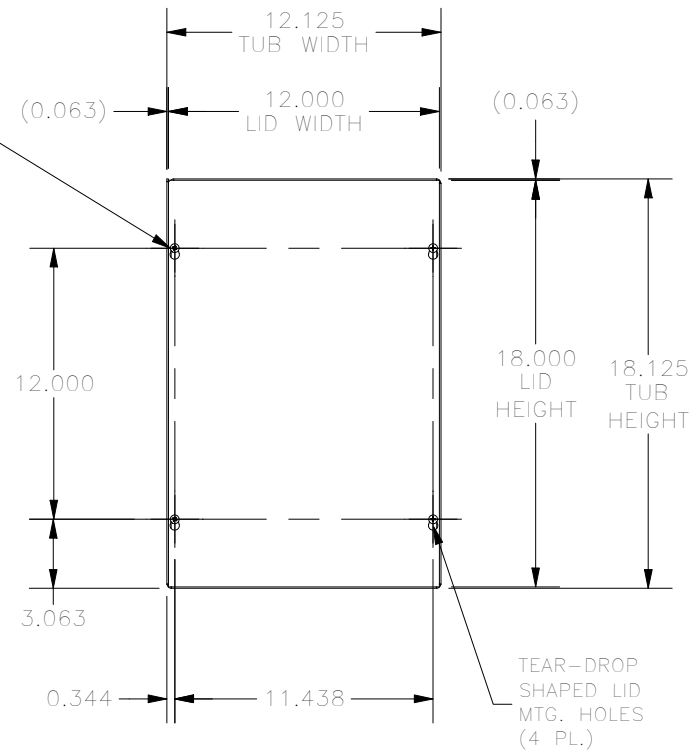

TOP VIEW

#8-32 X 3/8" ZINC PLATED,
TYPE 23 SELF TAPPING,
COMBINATION TRUSS HEAD
SCREW (4 PL.)

LEFT SIDE VIEW

FRONT VIEW

BOTTOM VIEW

RIGHT SIDE VIEW

FRONT VIEW LID REMOVED

PART #:SC121806NK
 (DATA SUBJECT TO CHANGE WITHOUT NOTICE)
 THIS DRAWING IS THE PROPERTY OF HUBBELL INC. WIEGMANN
 ALL INFORMATION IS PROPRIETARY AND NOT TO BE DUPLICATED