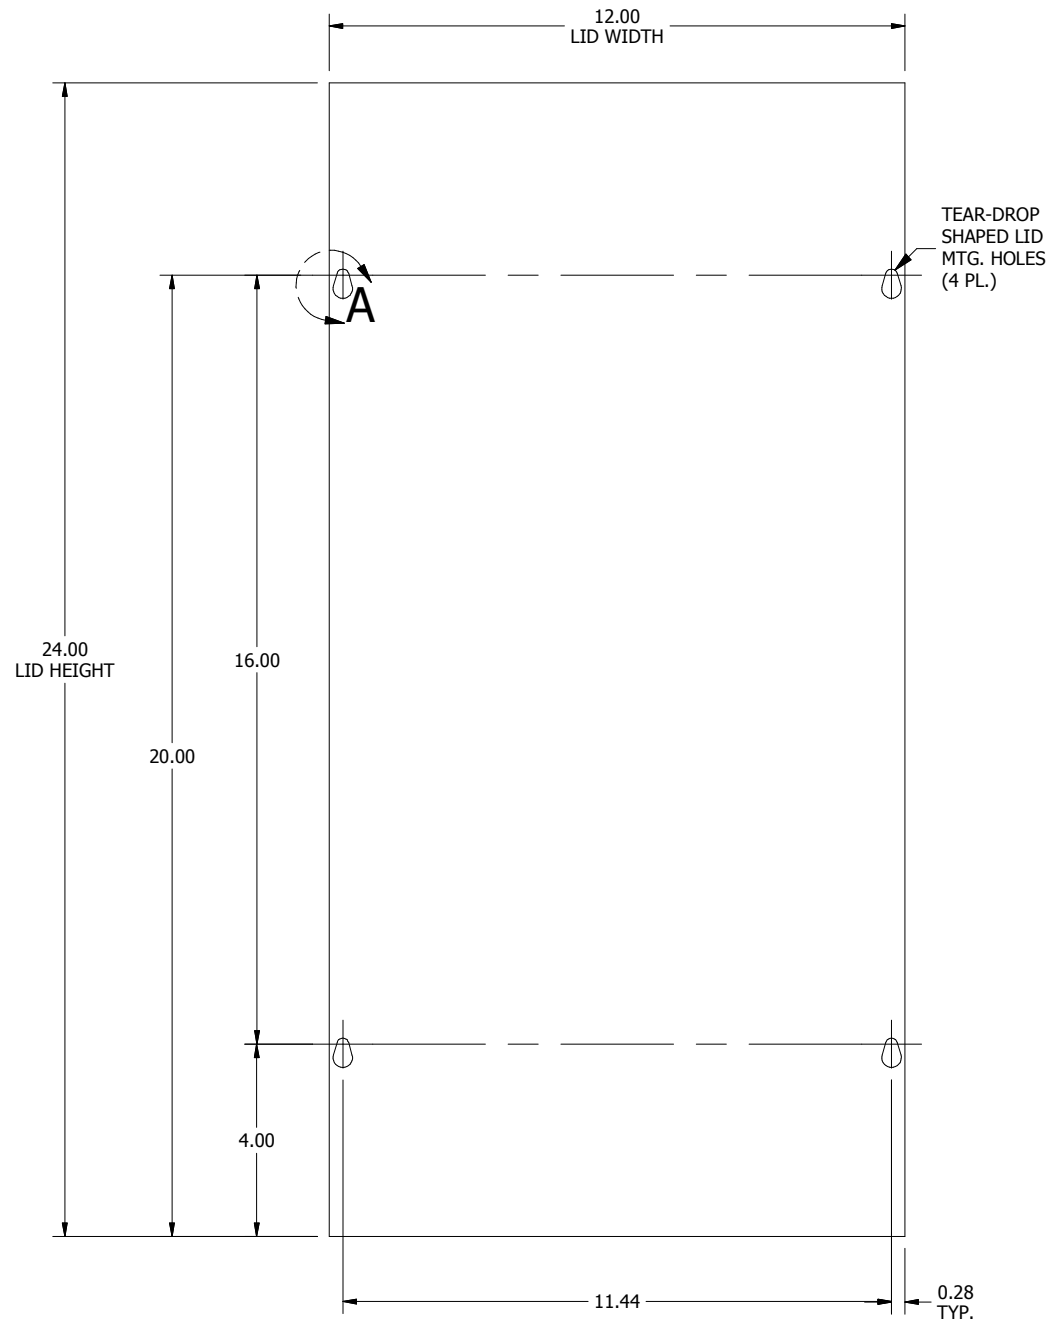

DETAIL A
(MTG HOLES DETAIL VIEW)

TEAR-DROP
SHAPED LID
MTG. HOLES
(4 PL.)

FRONT VIEW

SIDE VIEW

PART#: SC1224
(DATA SUBJECT TO CHANGE WITHOUT NOTICE)

THIS DRAWING IS PROPERTY OF HUBBELL INC. WIEGMANN
ALL INFORMATION IS PROPRIETARY AND NOT TO BE DUPLICATED