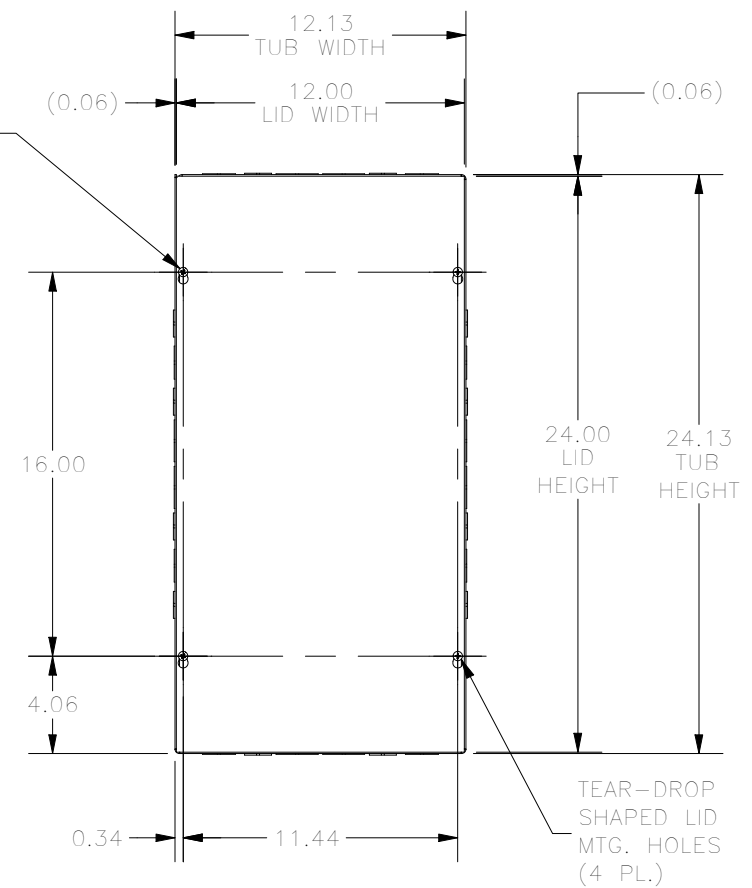

TOP VIEW

LEFT SIDE VIEW

FRONT VIEW

RIGHT SIDE VIEW

FRONT VIEW LID REMOVED

BOTTOM VIEW

KNOCKOUT TABLE	
SIZE	DESCRIPTION
A	1/2" TO 3/4"
B	3/4 TO 1"
F	1" TO 1-1/4"

PART #:SC122404
 (DATA SUBJECT TO CHANGE WITHOUT NOTICE)
 THIS DRAWING IS THE PROPERTY OF HUBBELL INC. WIEGMANN
 ALL INFORMATION IS PROPRIETARY AND NOT TO BE DUPLICATED