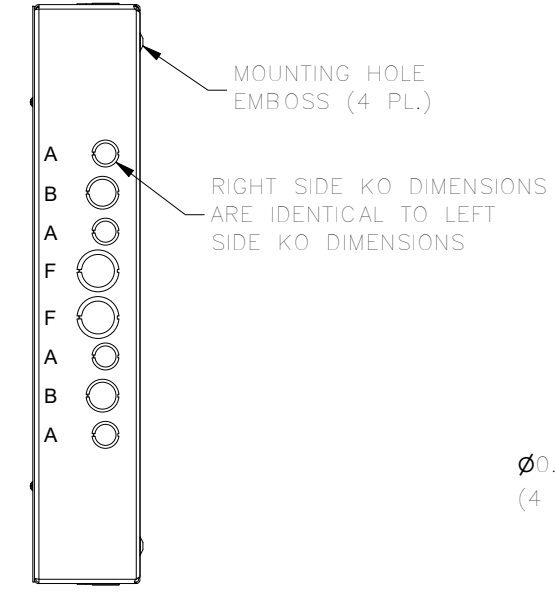

TOP VIEW

LEFT SIDE VIEW

FRONT VIEW

RIGHT SIDE VIEW

FRONT VIEW LID REMOVED

BOTTOM VIEW

KNOCKOUT TABLE	
SIZE	DESCRIPTION
A	1/2" TO 3/4"
B	3/4 TO 1"
F	1" TO 1-1/4"

PART #:SC122404
 (DATA SUBJECT TO CHANGE WITHOUT NOTICE)
 THIS DRAWING IS THE PROPERTY OF HUBBELL INC. WIEGMANN
 ALL INFORMATION IS PROPRIETARY AND NOT TO BE DUPLICATED