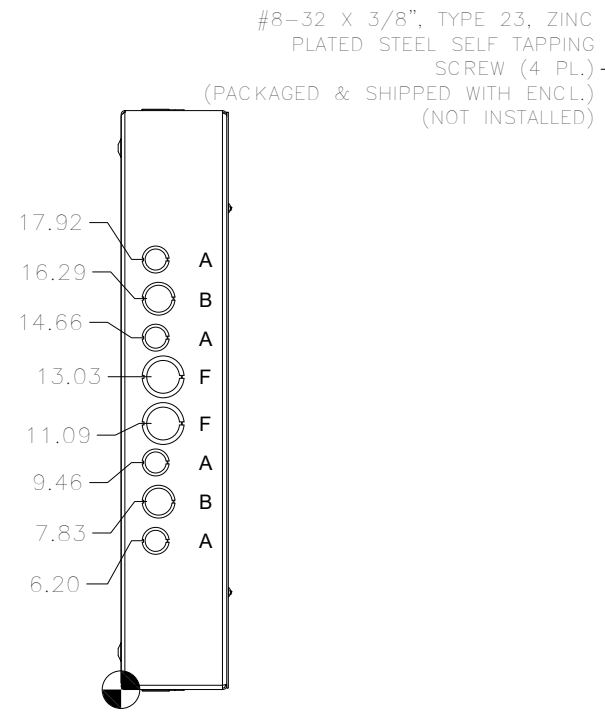

TOP VIEW

LEFT SIDE VIEW

FRONT VIEW

RIGHT SIDE VIEW

FRONT VIEW LID REMOVED

BOTTOM VIEW

KNOCKOUT TABLE	
SIZE	DESCRIPTION
A	1/2" TO 3/4"
B	3/4 TO 1"
F	1" TO 1-1/4"

PART #:SC122404
 (DATA SUBJECT TO CHANGE WITHOUT NOTICE)
 THIS DRAWING IS THE PROPERTY OF HUBBELL INC. WIEGMANN
 ALL INFORMATION IS PROPRIETARY AND NOT TO BE DUPLICATED