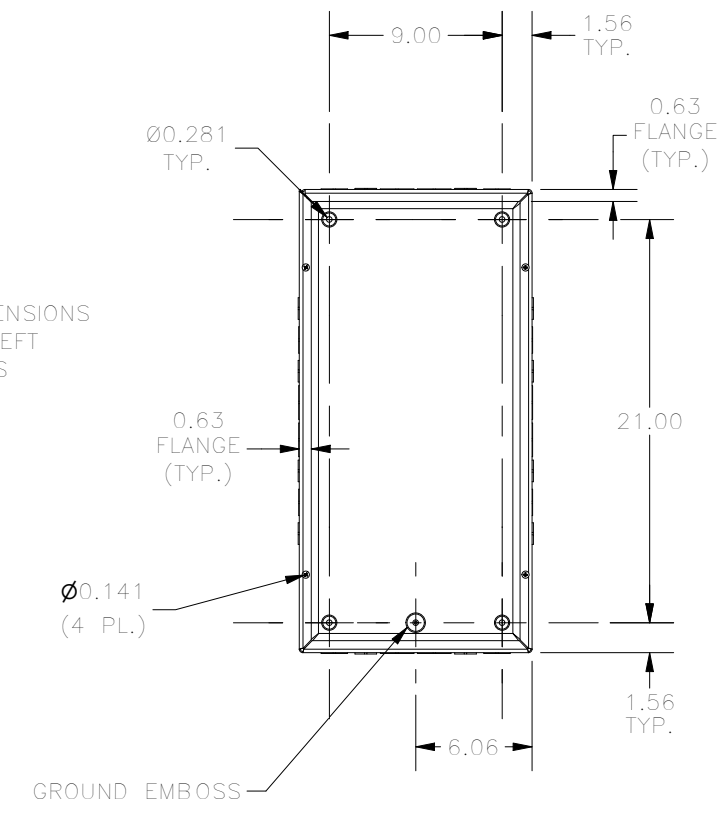

TOP VIEW

LEFT SIDE VIEW

FRONT VIEW

RIGHT SIDE VIEW

FRONT VIEW LID REMOVED

BOTTOM VIEW

KNOCKOUT TABLE	
SIZE	DESCRIPTION
A	1/2" TO 3/4"
B	3/4 TO 1"
F	1" TO 1-1/4"

PART #:SC122404
 (DATA SUBJECT TO CHANGE WITHOUT NOTICE)
 THIS DRAWING IS THE PROPERTY OF HUBBELL INC. WIEGMANN
 ALL INFORMATION IS PROPRIETARY AND NOT TO BE DUPLICATED