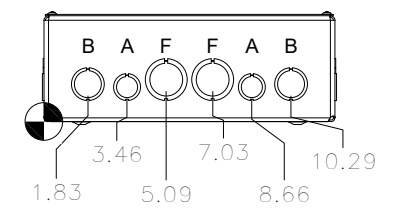

TOP VIEW

LEFT SIDE VIEW

FRONT VIEW

RIGHT SIDE VIEW

FRONT VIEW LID REMOVED

BOTTOM VIEW

KNOCKOUT TABLE	
SIZE	DESCRIPTION
A	1/2" TO 3/4"
B	3/4 TO 1"
F	1" TO 1-1/4"

PART #:SC122404
 (DATA SUBJECT TO CHANGE WITHOUT NOTICE)
 THIS DRAWING IS THE PROPERTY OF HUBBELL INC. WIEGMANN
 ALL INFORMATION IS PROPRIETARY AND NOT TO BE DUPLICATED