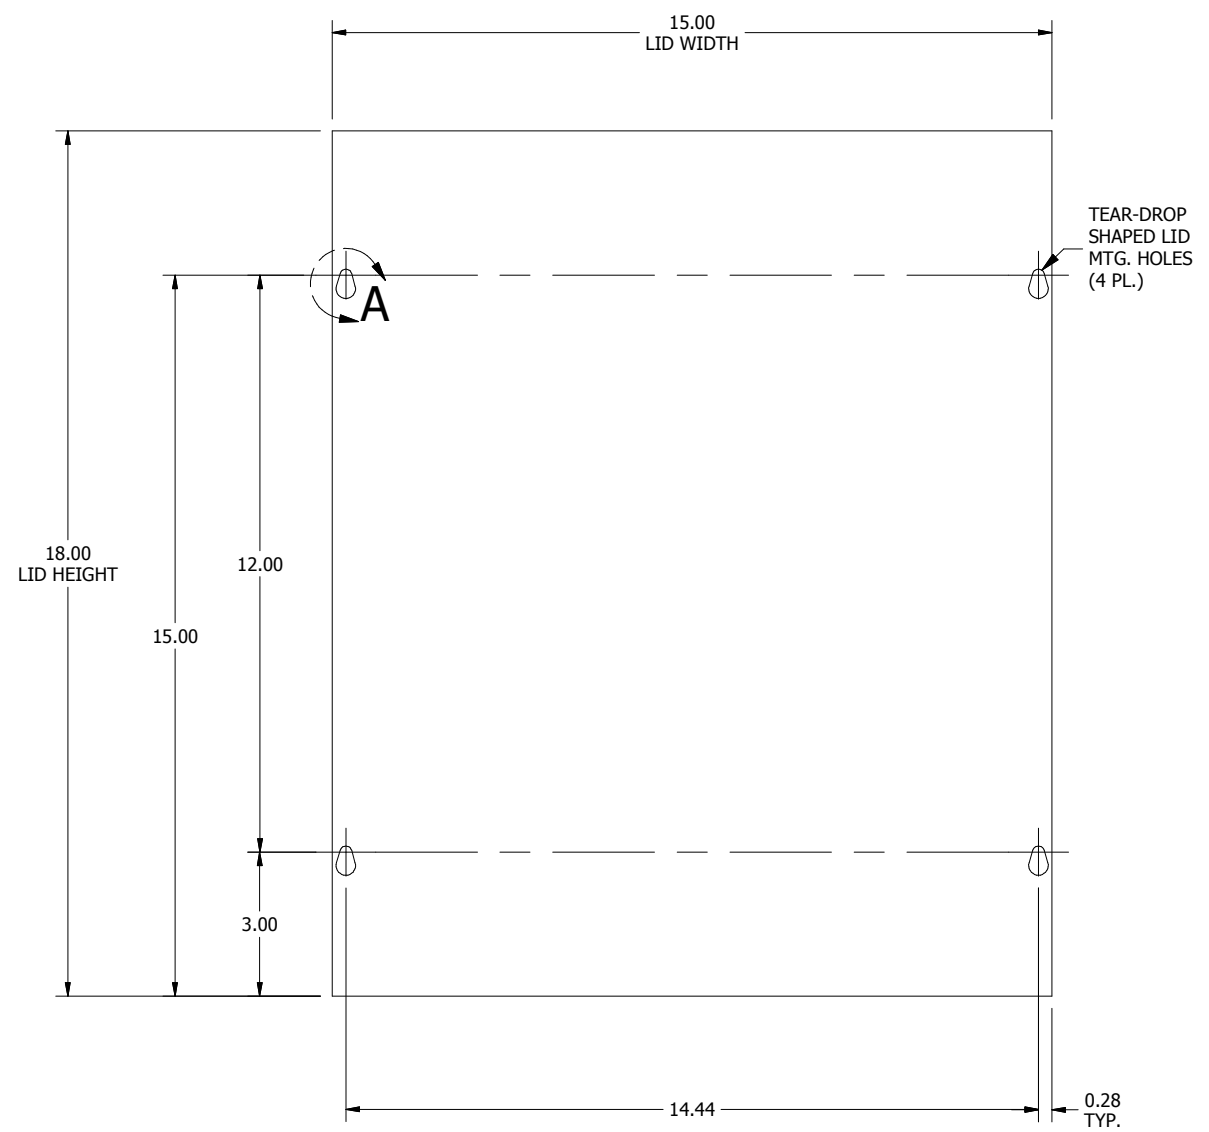

DETAIL A
(MTG HOLES DETAIL VIEW)

FRONT VIEW

SIDE VIEW

PART#: SC 1518
(DATA SUBJECT TO CHANGE WITHOUT NOTICE)

THIS DRAWING IS PROPERTY OF HUBBELL INC. WIEGMANN
ALL INFORMATION IS PROPRIETARY AND NOT TO BE DUPLICATED