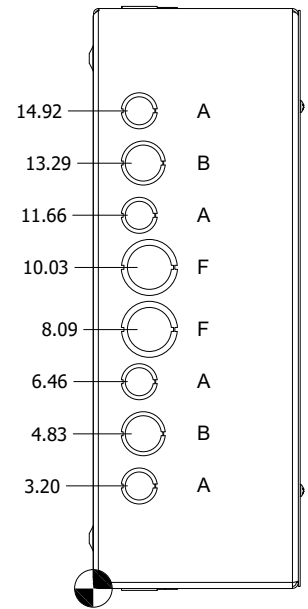

**TOP VIEW**

#8-32 X 3/8", TYPE 23, ZINC PLATED STEEL SELF TAPPING SCREW (4 PL.) (PACKAGED & SHIPPED WITH ENCL.) (NOT INSTALLED)

**LEFT SIDE VIEW**

**FRONT VIEW**

**RIGHT SIDE VIEW**

**FRONT VIEW LID REMOVED**

**BOTTOM VIEW**

KNOCKOUT TABLE	
SIZE	DESCRIPTION
A	1/2" TO 3/4"
B	3/4 TO 1"
F	1" TO 1-1/4"

**PART #:SC151806**

**(DATA SUBJECT TO CHANGE WITHOUT NOTICE)**

**THIS DRAWING IS THE PROPERTY OF HUBBELL INC. WIEGMANN  
ALL INFORMATION IS PROPRIETARY AND NOT TO BE DUPLICATED**