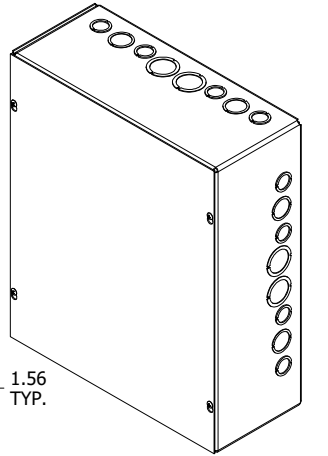

**TOP VIEW**

#8-32 X 3/8", TYPE 23, ZINC PLATED STEEL SELF TAPPING SCREW (4 PL.) (PACKAGED & SHIPPED WITH ENCL.) (NOT INSTALLED)

**LEFT SIDE VIEW**

**FRONT VIEW**

**RIGHT SIDE VIEW**

**FRONT VIEW LID REMOVED**

**BOTTOM VIEW**

KNOCKOUT TABLE	
SIZE	DESCRIPTION
A	1/2" TO 3/4"
B	3/4 TO 1"
F	1" TO 1-1/4"

**PART #:SC151806**

**(DATA SUBJECT TO CHANGE WITHOUT NOTICE)**

**THIS DRAWING IS THE PROPERTY OF HUBBELL INC. WIEGMANN  
ALL INFORMATION IS PROPRIETARY AND NOT TO BE DUPLICATED**