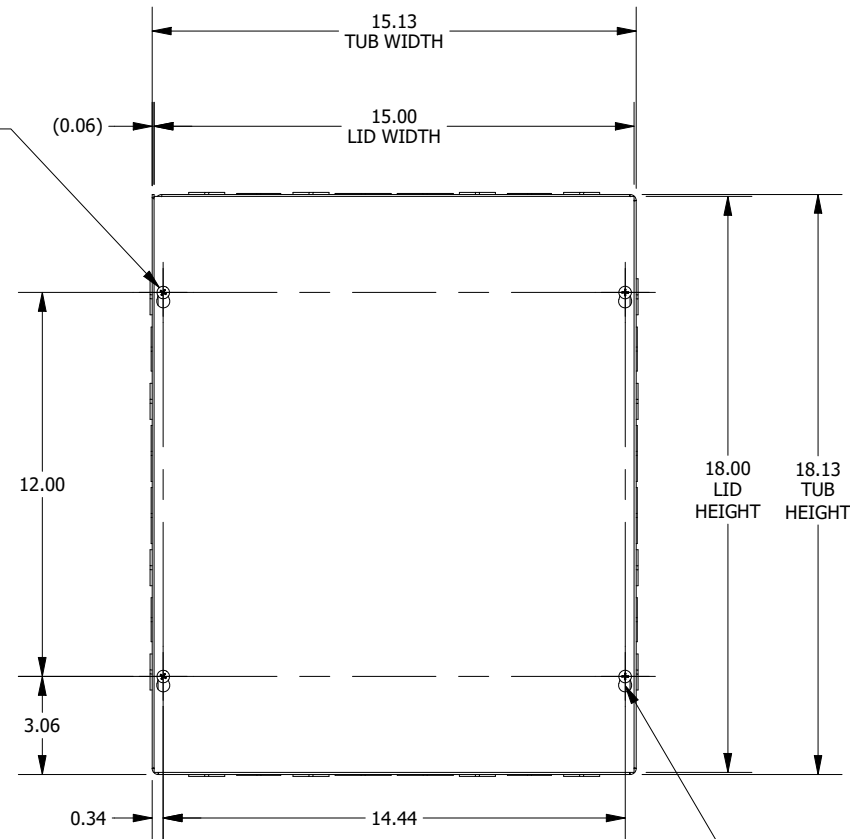

**TOP VIEW**

#8-32 X 3/8", TYPE 23, ZINC PLATED STEEL SELF TAPPING SCREW (4 PL.) (PACKAGED & SHIPPED WITH ENCL.) (NOT INSTALLED)

**LEFT SIDE VIEW**

**FRONT VIEW**

**RIGHT SIDE VIEW**

**FRONT VIEW LID REMOVED**

**BOTTOM VIEW**

KNOCKOUT TABLE	
SIZE	DESCRIPTION
A	1/2" TO 3/4"
B	3/4 TO 1"
F	1" TO 1-1/4"

**PART #:SC151806**

**(DATA SUBJECT TO CHANGE WITHOUT NOTICE)**

**THIS DRAWING IS THE PROPERTY OF HUBBELL INC. WIEGMANN  
ALL INFORMATION IS PROPRIETARY AND NOT TO BE DUPLICATED**