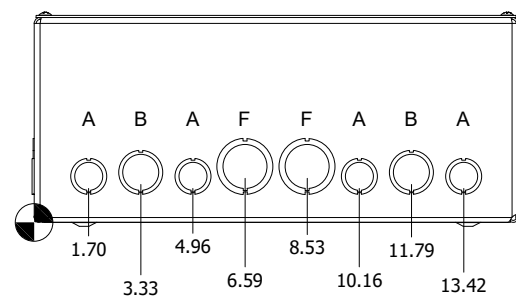

**TOP VIEW**

#8-32 X 3/8", TYPE 23, ZINC PLATED STEEL SELF TAPPING SCREW (4 PL.) (PACKAGED & SHIPPED WITH ENCL.) (NOT INSTALLED)

**LEFT SIDE VIEW**

**FRONT VIEW**

**RIGHT SIDE VIEW**

**FRONT VIEW LID REMOVED**

**BOTTOM VIEW**

KNOCKOUT TABLE	
SIZE	DESCRIPTION
A	1/2" TO 3/4"
B	3/4 TO 1"
F	1" TO 1-1/4"

**PART #:SC151806**

**(DATA SUBJECT TO CHANGE WITHOUT NOTICE)**

**THIS DRAWING IS THE PROPERTY OF HUBBELL INC. WIEGMANN  
ALL INFORMATION IS PROPRIETARY AND NOT TO BE DUPLICATED**