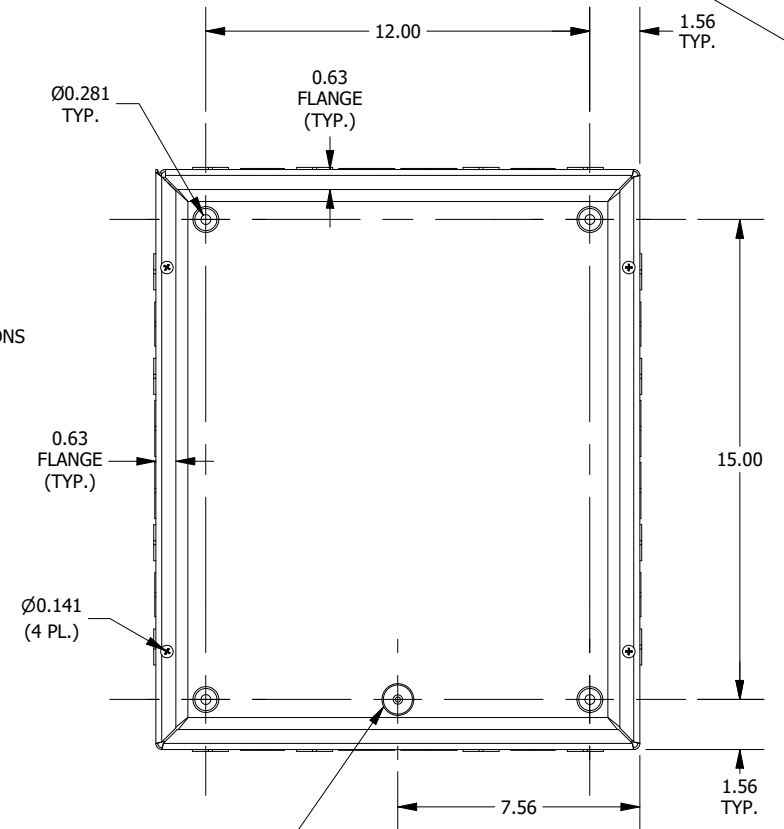

**TOP VIEW**

#8-32 X 3/8", TYPE 23, ZINC PLATED STEEL SELF TAPPING SCREW (4 PL.) (PACKAGED & SHIPPED WITH ENCL.) (NOT INSTALLED)

**LEFT SIDE VIEW**

**FRONT VIEW**

**RIGHT SIDE VIEW**

**FRONT VIEW LID REMOVED**

**BOTTOM VIEW**

KNOCKOUT TABLE	
SIZE	DESCRIPTION
A	1/2" TO 3/4"
B	3/4 TO 1"
F	1" TO 1-1/4"

**PART #:SC151806**

**(DATA SUBJECT TO CHANGE WITHOUT NOTICE)**

**THIS DRAWING IS THE PROPERTY OF HUBBELL INC. WIEGMANN  
ALL INFORMATION IS PROPRIETARY AND NOT TO BE DUPLICATED**