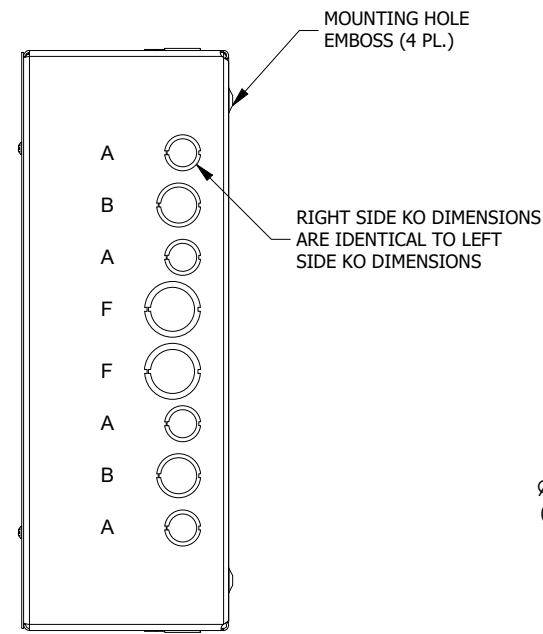

**TOP VIEW**

#8-32 X 3/8", TYPE 23, ZINC PLATED STEEL SELF TAPPING SCREW (4 PL.) (PACKAGED & SHIPPED WITH ENCL.) (NOT INSTALLED)

**LEFT SIDE VIEW**

**FRONT VIEW**

**RIGHT SIDE VIEW**

**FRONT VIEW LID REMOVED**

**BOTTOM VIEW**

KNOCKOUT TABLE	
SIZE	DESCRIPTION
A	1/2" TO 3/4"
B	3/4 TO 1"
F	1" TO 1-1/4"

**PART #:SC151806**

**(DATA SUBJECT TO CHANGE WITHOUT NOTICE)**

**THIS DRAWING IS THE PROPERTY OF HUBBELL INC. WIEGMANN  
ALL INFORMATION IS PROPRIETARY AND NOT TO BE DUPLICATED**