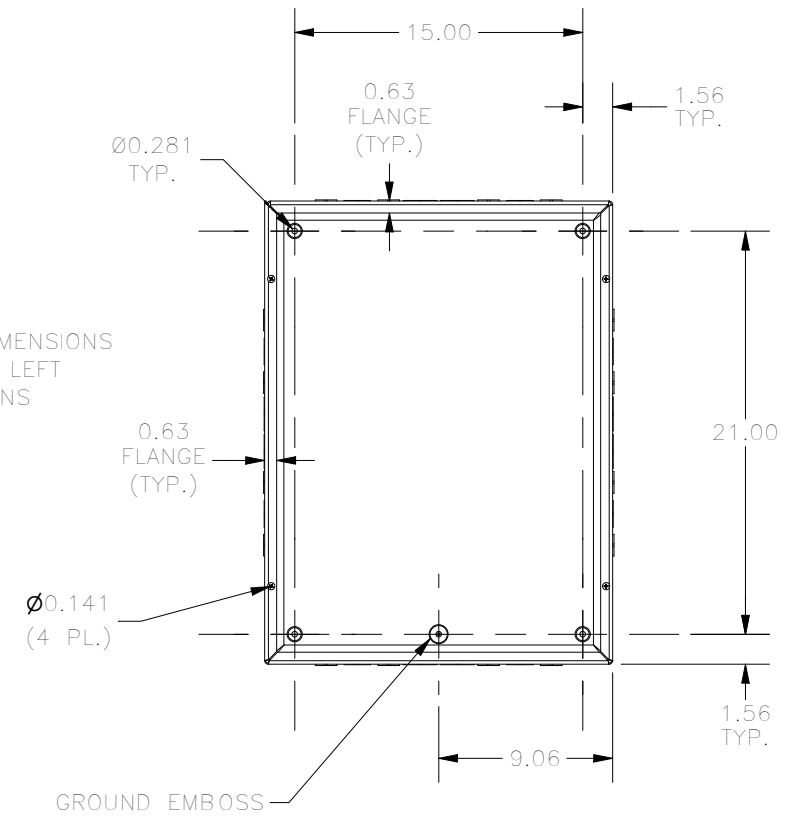

TOP VIEW

#8-32 X 3/8", TYPE 23, ZINC PLATED STEEL SELF TAPPING SCREW (4 PL.) (PACKAGED & SHIPPED WITH ENCL.) (NOT INSTALLED)

LEFT SIDE VIEW

FRONT VIEW

RIGHT SIDE VIEW

FRONT VIEW LID REMOVED

BOTTOM VIEW

KNOCKOUT TABLE	
SIZE	DESCRIPTION
A	1/2" TO 3/4"
B	3/4 TO 1"
F	1" TO 1-1/4"

PART #:SC182406

(DATA SUBJECT TO CHANGE WITHOUT NOTICE)

THIS DRAWING IS THE PROPERTY OF HUBBELL INC. WIEGMANN
ALL INFORMATION IS PROPRIETARY AND NOT TO BE DUPLICATED