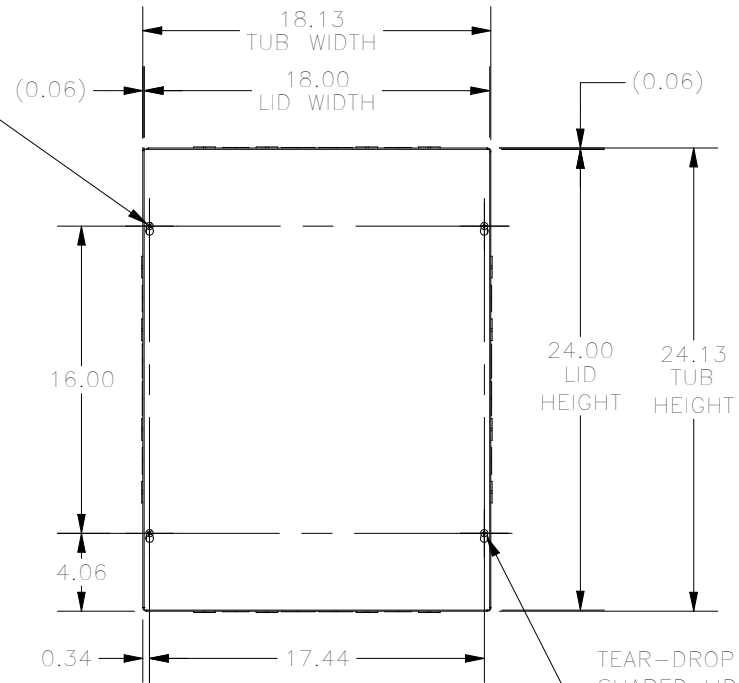

TOP VIEW

#8-32 X 3/8", TYPE 23, ZINC PLATED STEEL SELF TAPPING SCREW (4 PL.) (PACKAGED & SHIPPED WITH ENCL.) (NOT INSTALLED)

LEFT SIDE VIEW

FRONT VIEW

RIGHT SIDE VIEW

FRONT VIEW LID REMOVED

BOTTOM VIEW

KNOCKOUT TABLE	
SIZE	DESCRIPTION
A	1/2" TO 3/4"
B	3/4 TO 1"
F	1" TO 1-1/4"

PART #:SC182406

(DATA SUBJECT TO CHANGE WITHOUT NOTICE)

THIS DRAWING IS THE PROPERTY OF HUBBELL INC. WIEGMANN
ALL INFORMATION IS PROPRIETARY AND NOT TO BE DUPLICATED