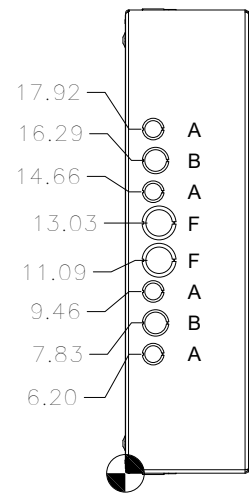

TOP VIEW

#8-32 X 3/8", TYPE 23, ZINC PLATED STEEL SELF TAPPING SCREW (4 PL.) (PACKAGED & SHIPPED WITH ENCL.) (NOT INSTALLED)

LEFT SIDE VIEW

FRONT VIEW

RIGHT SIDE VIEW

FRONT VIEW LID REMOVED

BOTTOM VIEW

KNOCKOUT TABLE	
SIZE	DESCRIPTION
A	1/2" TO 3/4"
B	3/4 TO 1"
F	1" TO 1-1/4"

PART #:SC182406

(DATA SUBJECT TO CHANGE WITHOUT NOTICE)

THIS DRAWING IS THE PROPERTY OF HUBBELL INC. WIEGMANN
ALL INFORMATION IS PROPRIETARY AND NOT TO BE DUPLICATED