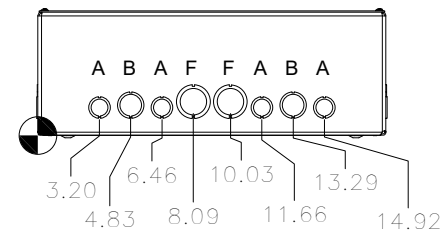

TOP VIEW

#8-32 X 3/8", TYPE 23, ZINC PLATED STEEL SELF TAPPING SCREW (4 PL.) (PACKAGED & SHIPPED WITH ENCL.) (NOT INSTALLED)

LEFT SIDE VIEW

FRONT VIEW

RIGHT SIDE VIEW

FRONT VIEW LID REMOVED

BOTTOM VIEW

KNOCKOUT TABLE	
SIZE	DESCRIPTION
A	1/2" TO 3/4"
B	3/4 TO 1"
F	1" TO 1-1/4"

PART #:SC182406

(DATA SUBJECT TO CHANGE WITHOUT NOTICE)

THIS DRAWING IS THE PROPERTY OF HUBBELL INC. WIEGMANN
ALL INFORMATION IS PROPRIETARY AND NOT TO BE DUPLICATED