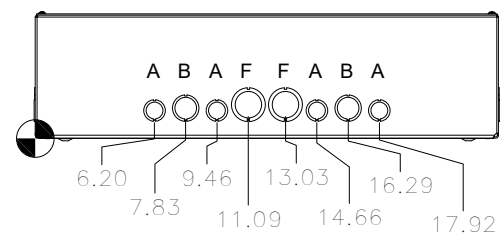

TOP VIEW

FRONT VIEW

LEFT SIDE VIEW

RIGHT SIDE VIEW

FRONT VIEW LID REMOVED

BOTTOM VIEW

KNOCKOUT TABLE	
SIZE	DESCRIPTION
A	1/2" TO 3/4"
B	3/4 TO 1"
F	1" TO 1-1/4"

PART #:SC242406G
 (DATA SUBJECT TO CHANGE WITHOUT NOTICE)
 THIS DRAWING IS THE PROPERTY OF HUBBELL INC. WIEGMANN
 ALL INFORMATION IS PROPRIETARY AND NOT TO BE DUPLICATED