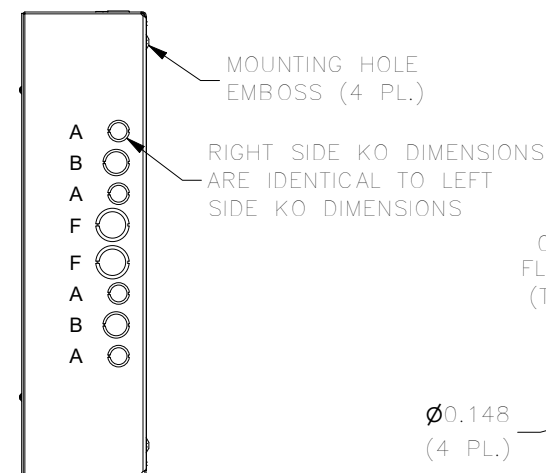

TOP VIEW

FRONT VIEW

LEFT SIDE VIEW

RIGHT SIDE VIEW

FRONT VIEW LID REMOVED

BOTTOM VIEW

KNOCKOUT TABLE	
SIZE	DESCRIPTION
A	1/2" TO 3/4"
B	3/4 TO 1"
F	1" TO 1-1/4"

PART #:SC242406G
 (DATA SUBJECT TO CHANGE WITHOUT NOTICE)
 THIS DRAWING IS THE PROPERTY OF HUBBELL INC. WIEGMANN
 ALL INFORMATION IS PROPRIETARY AND NOT TO BE DUPLICATED