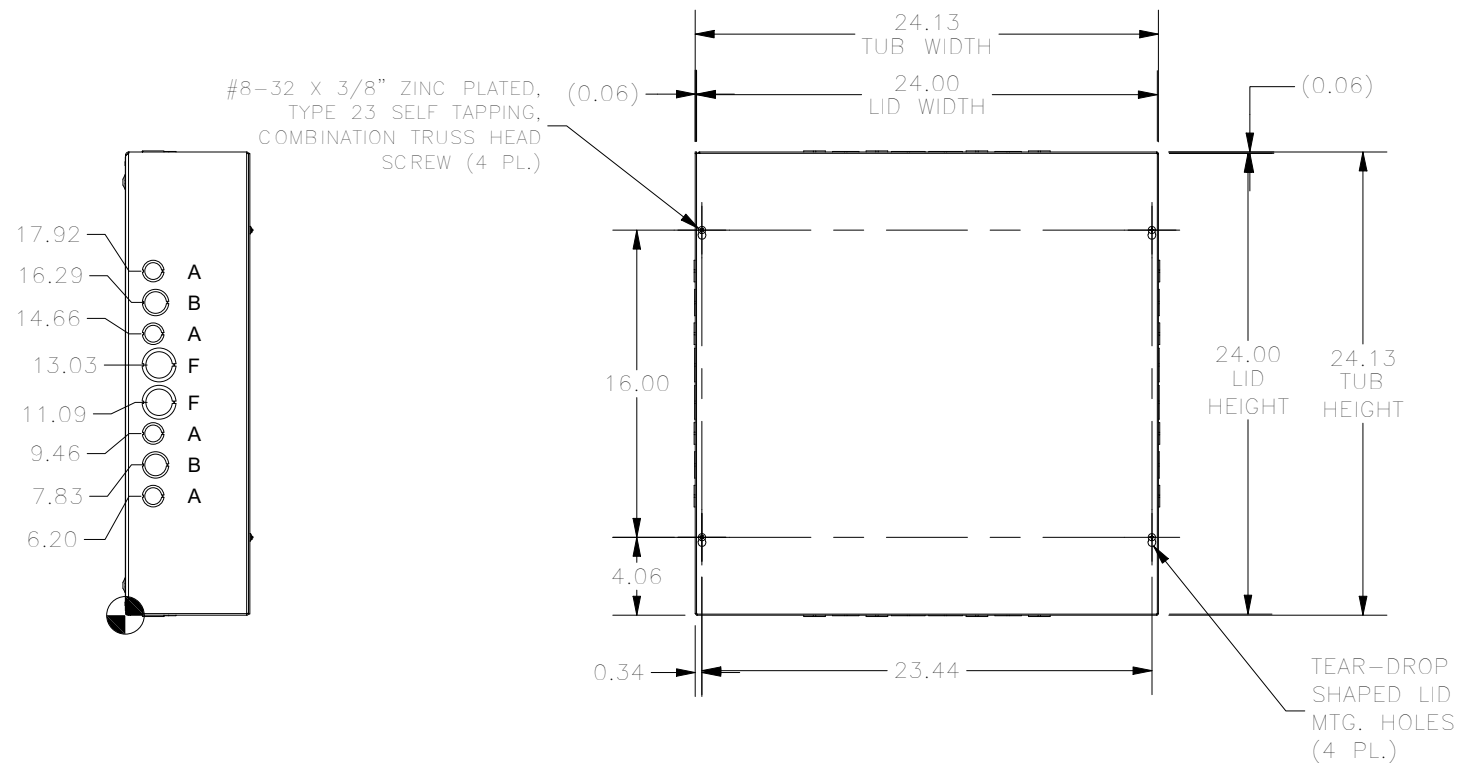

TOP VIEW

FRONT VIEW

LEFT SIDE VIEW

RIGHT SIDE VIEW

FRONT VIEW LID REMOVED

BOTTOM VIEW

KNOCKOUT TABLE	
SIZE	DESCRIPTION
A	1/2" TO 3/4"
B	3/4 TO 1"
F	1" TO 1-1/4"

PART #:SC242406G
 (DATA SUBJECT TO CHANGE WITHOUT NOTICE)
 THIS DRAWING IS THE PROPERTY OF HUBBELL INC. WIEGMANN
 ALL INFORMATION IS PROPRIETARY AND NOT TO BE DUPLICATED