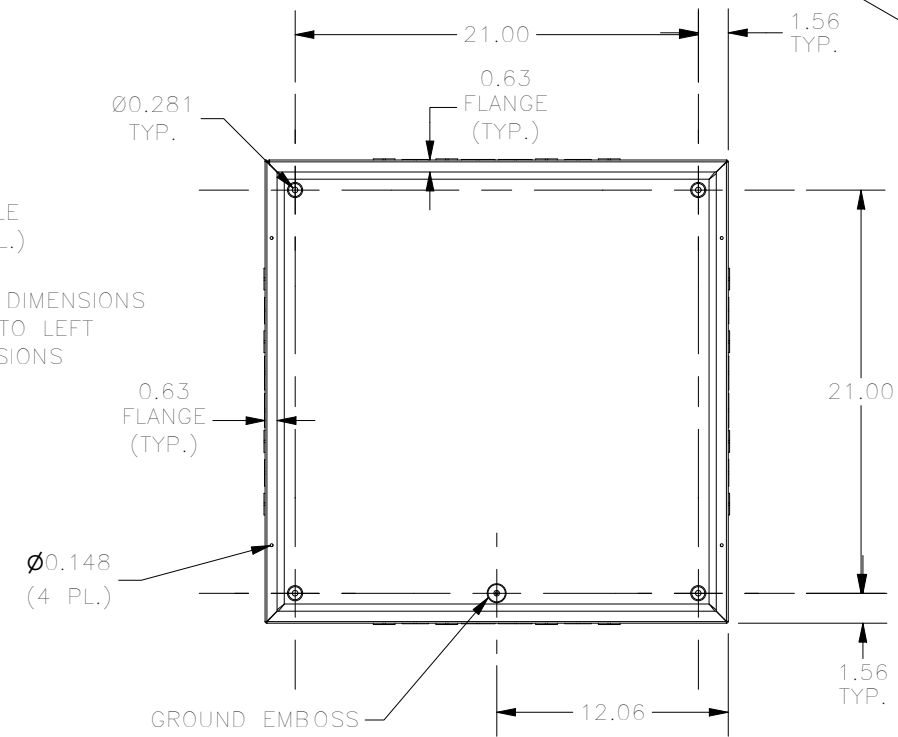

TOP VIEW

FRONT VIEW

LEFT SIDE VIEW

RIGHT SIDE VIEW

FRONT VIEW LID REMOVED

BOTTOM VIEW

KNOCKOUT TABLE	
SIZE	DESCRIPTION
A	1/2" TO 3/4"
B	3/4 TO 1"
F	1" TO 1-1/4"

PART #:SC242406G
 (DATA SUBJECT TO CHANGE WITHOUT NOTICE)
 THIS DRAWING IS THE PROPERTY OF HUBBELL INC. WIEGMANN
 ALL INFORMATION IS PROPRIETARY AND NOT TO BE DUPLICATED