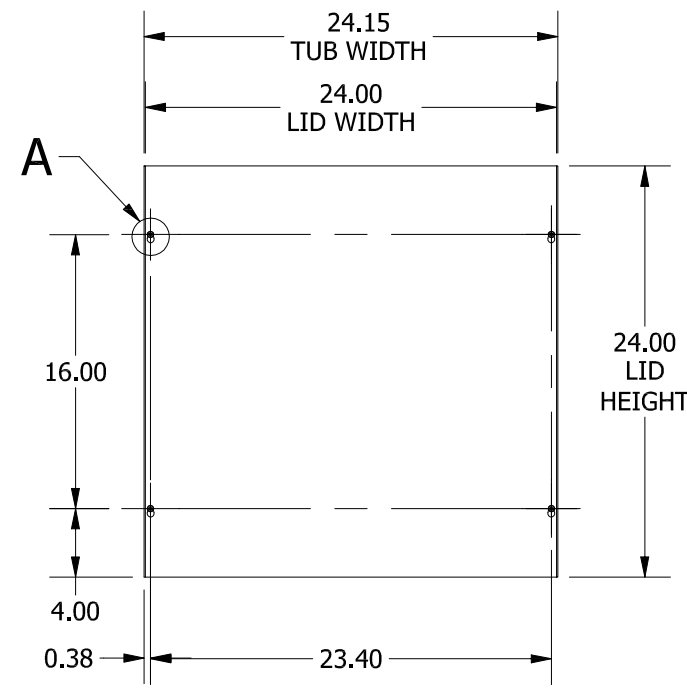

#10-32 X 3/8", ZINC PLATED  
SELF TAPPING SCREW (4 PL.)

TEAR-DROP SHAPED  
MTG. HOLE IN LID  
(4 PL.)

DETAIL A

(8.15)

8.07  
TUB  
DEPTH

TOP VIEW

A

24.15  
TUB WIDTH  
24.00  
LID WIDTH

16.00

24.00  
LID  
HEIGHT

4.00

0.38

23.40

FRONT VIEW

RIGHT SIDE VIEW

Ø0.171  
(4 PL.)

4.00  
TYP.

0.38  
TYP.

0.63  
FLANGE  
TYP.

0.63  
FLANGE  
TYP.

24.00  
TUB  
HEIGHT

FRONT VIEW LID REMOVED

0.50

23.15

21.00

1.50

Ø0.281  
MTG. TYP.

BACK VIEW

LEFT SIDE VIEW

BOTTOM VIEW

PART#: SC242408NK  
(DATA SUBJECT TO CHANGE WITHOUT NOTICE)

THIS DRAWING IS PROPERTY OF HUBBELL INC. WIEGMANN  
ALL INFORMATION IS PROPRIETARY AND NOT TO BE DUPLICATED