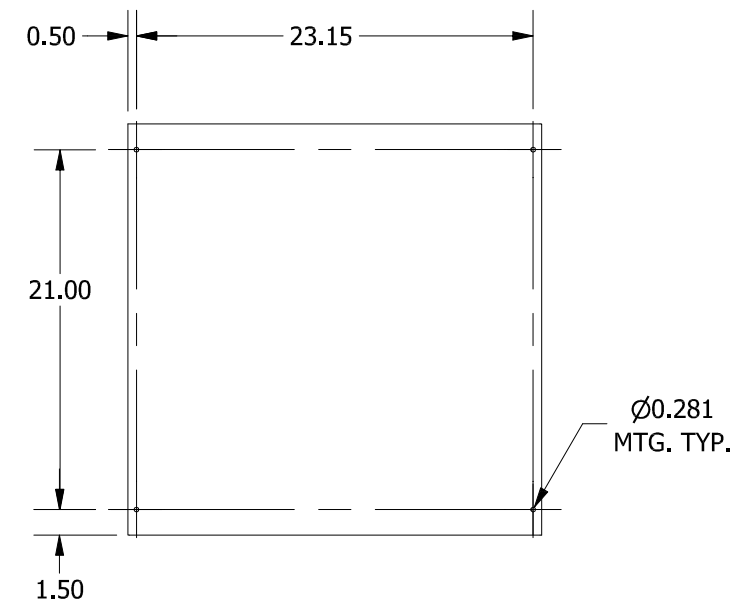

#10-32 X 3/8", ZINC PLATED  
SELF TAPPING SCREW (4 PL.)

TEAR-DROP SHAPED  
MTG. HOLE IN LID  
(4 PL.)

DETAIL A

(8.15)

8.07  
TUB  
DEPTH

TOP VIEW

A

24.15  
TUB WIDTH  
24.00  
LID WIDTH

16.00

24.00  
LID  
HEIGHT

4.00

0.38

23.40

FRONT VIEW

RIGHT SIDE VIEW

Ø0.171  
(4 PL.)

4.00  
TYP.

0.38  
TYP.

0.63  
FLANGE  
TYP.

0.63  
FLANGE  
TYP.

24.00  
TUB  
HEIGHT

FRONT VIEW LID REMOVED

0.50

23.15

21.00

1.50

Ø0.281  
MTG. TYP.

BACK VIEW

LEFT SIDE VIEW

BOTTOM VIEW

PART#: SC242408NK  
(DATA SUBJECT TO CHANGE WITHOUT NOTICE)

THIS DRAWING IS PROPERTY OF HUBBELL INC. WIEGMANN  
ALL INFORMATION IS PROPRIETARY AND NOT TO BE DUPLICATED