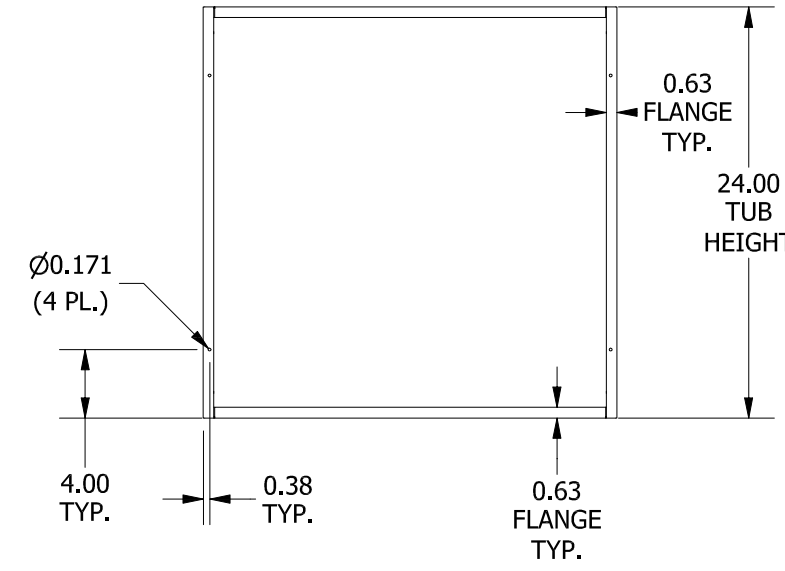

#10-32 X 3/8", ZINC PLATED  
SELF TAPPING SCREW (4 PL.)

TEAR-DROP SHAPED  
MTG. HOLE IN LID  
(4 PL.)

DETAIL A

(8.15)

8.07  
TUB  
DEPTH

TOP VIEW

A

24.15  
TUB WIDTH  
24.00  
LID WIDTH

16.00

24.00  
LID  
HEIGHT

4.00

0.38

23.40

FRONT VIEW

RIGHT SIDE VIEW

Ø0.171  
(4 PL.)

4.00  
TYP.

0.38  
TYP.

0.63  
FLANGE  
TYP.

0.63  
FLANGE  
TYP.

24.00  
TUB  
HEIGHT

FRONT VIEW LID REMOVED

0.50

23.15

21.00

1.50

Ø0.281  
MTG. TYP.

BACK VIEW

LEFT SIDE VIEW

BOTTOM VIEW

PART#: SC242408NK  
(DATA SUBJECT TO CHANGE WITHOUT NOTICE)

THIS DRAWING IS PROPERTY OF HUBBELL INC. WIEGMANN  
ALL INFORMATION IS PROPRIETARY AND NOT TO BE DUPLICATED