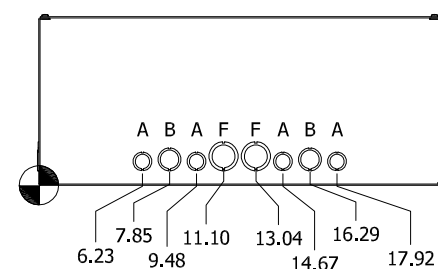

LEFT SIDE VIEW

FRONT VIEW

RIGHT SIDE VIEW

FRONT VIEW LID REMOVED

BACK VIEW

KNOCKOUT TABLE	
SIZE	DESCRIPTION
A	1/2" TO 3/4"
B	3/4 TO 1"
F	1" TO 1-1/4"

PART#: SC242410
 (DATA SUBJECT TO CHANGE WITHOUT NOTICE)